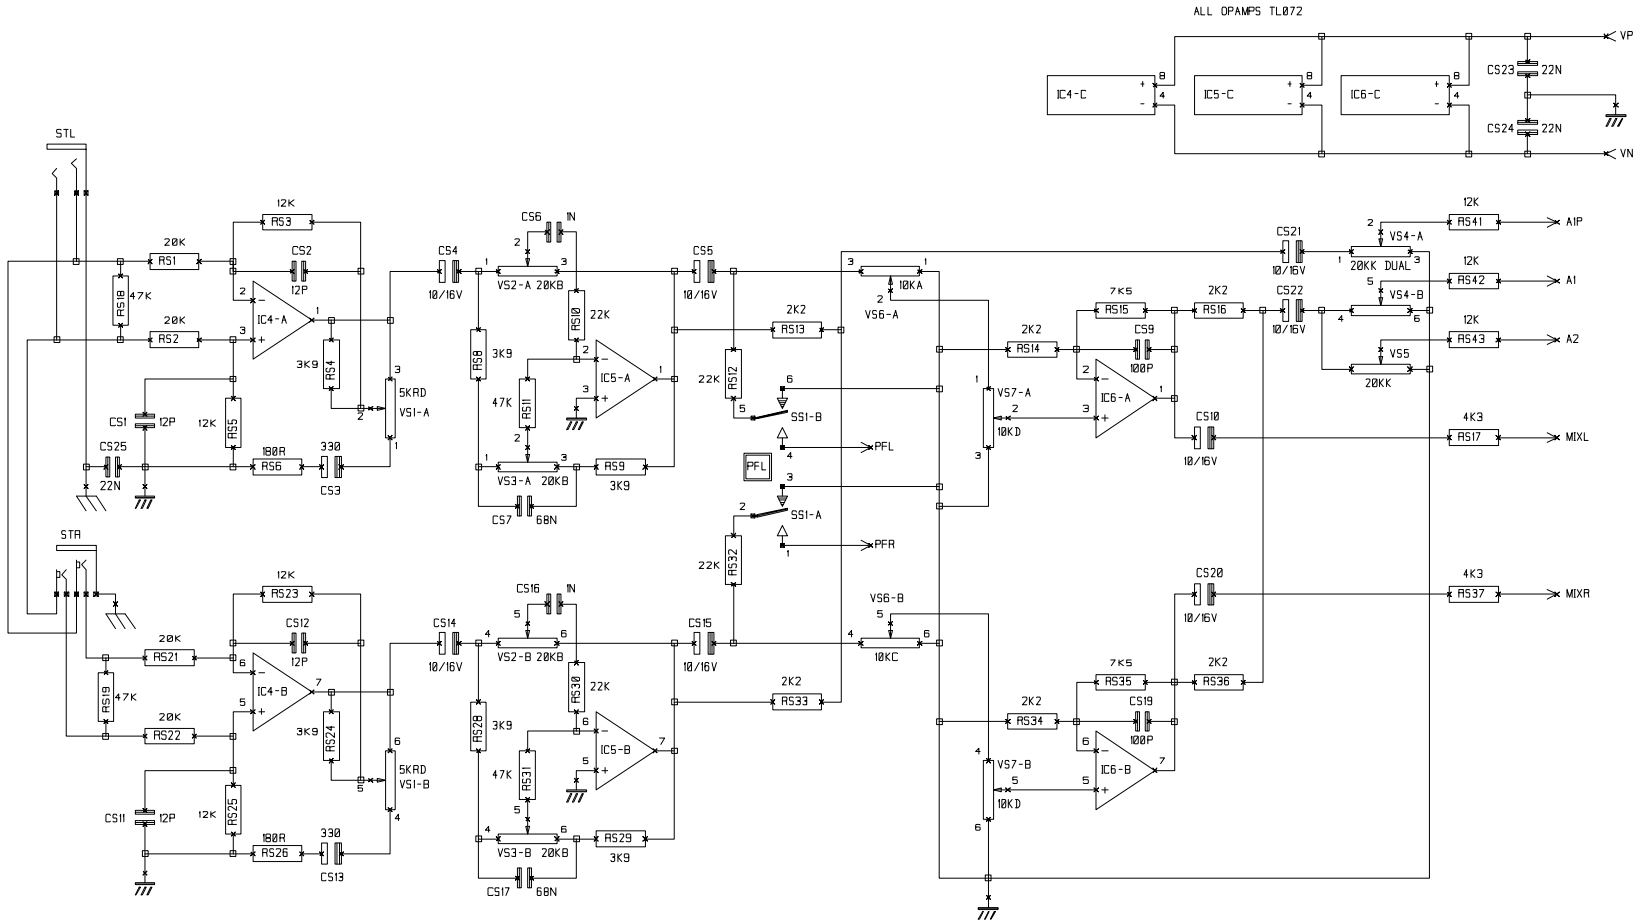

NOTES

NOTES

DRN	GHB	TITLE	FOLIO LITE MONO INPUT
		DRG NO.	ED3445A

NOTES

NOTES

DRN. GHB

TITLE FOLIO LITE STEREO INPUT
 DRG NO ED3445B

NOTES

NOTES

DRN.	GHB	TITLE	FOLIO LITE MASTER 1
		DRG NO	ED 3445C

NOTES

NOTES

DRN. GHB

TITLE
**FOLIO LITE
 MASTER 2**

DRG NO
ED 3445D