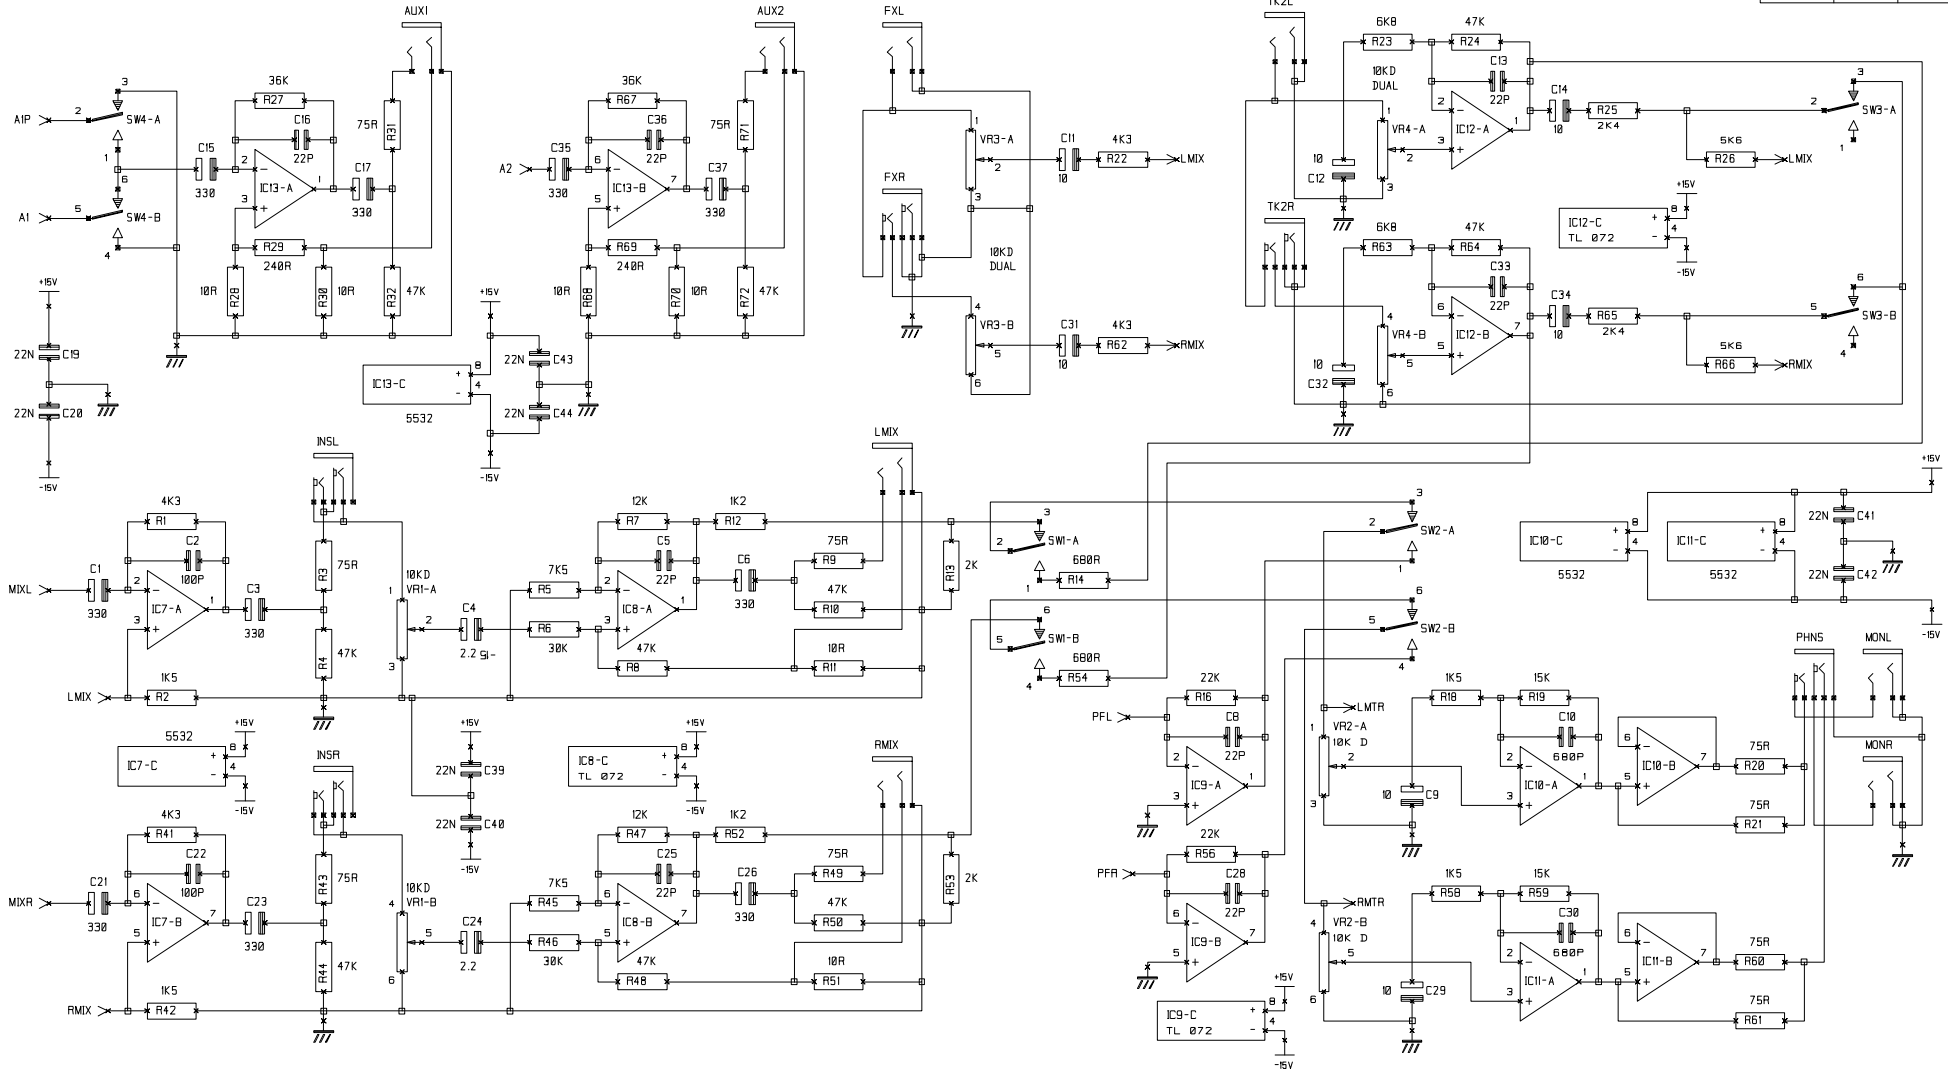

NOTES

NOTES

DRN	GHB	TITLE	FOLIO LITE MONO INPUT
		DRG NO.	ED3445A

NOTES

NOTES

DRN. GHB

TITLE FOLIO LITE STEREO INPUT
 DRG NO ED3445B

NOTES

NOTES

DRN.	GHB	TITLE	FOLIO LITE MASTER 1
		DRG NO	ED 3445C

NOTES

NOTES

DRN. GHB

TITLE
**FOLIO LITE
 MASTER 2**

DRG NO
ED 3445D