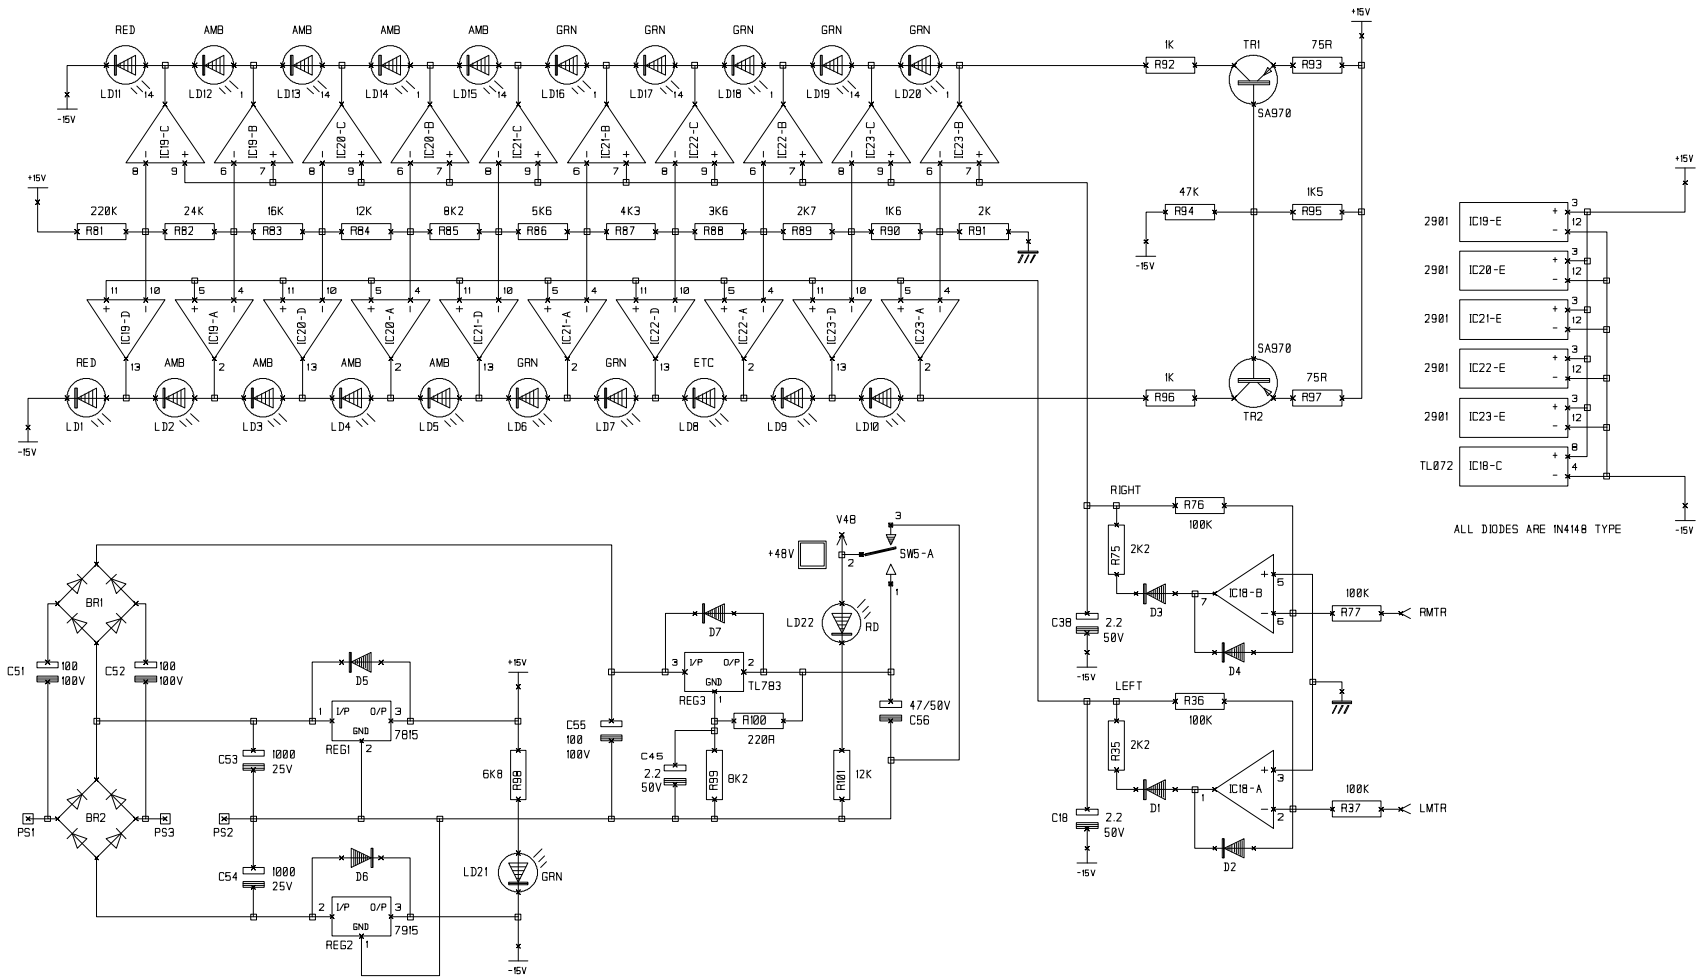

NOTES

NOTES

DRN	GHB	TITLE	FOLIO LITE MONO INPUT
		DRG NO.	ED3445A

NOTES

NOTES

DRN. GHB

TITLE FOLIO LITE STEREO INPUT
 DRG NO ED3445B

NOTES

NOTES

DRN.	GHB	TITLE	FOLIO LITE MASTER 1
		DRG NO	ED 3445C

NOTES

NOTES

DRN. GHB

TITLE
**FOLIO LITE
 MASTER 2**

DRG NO
ED 3445D