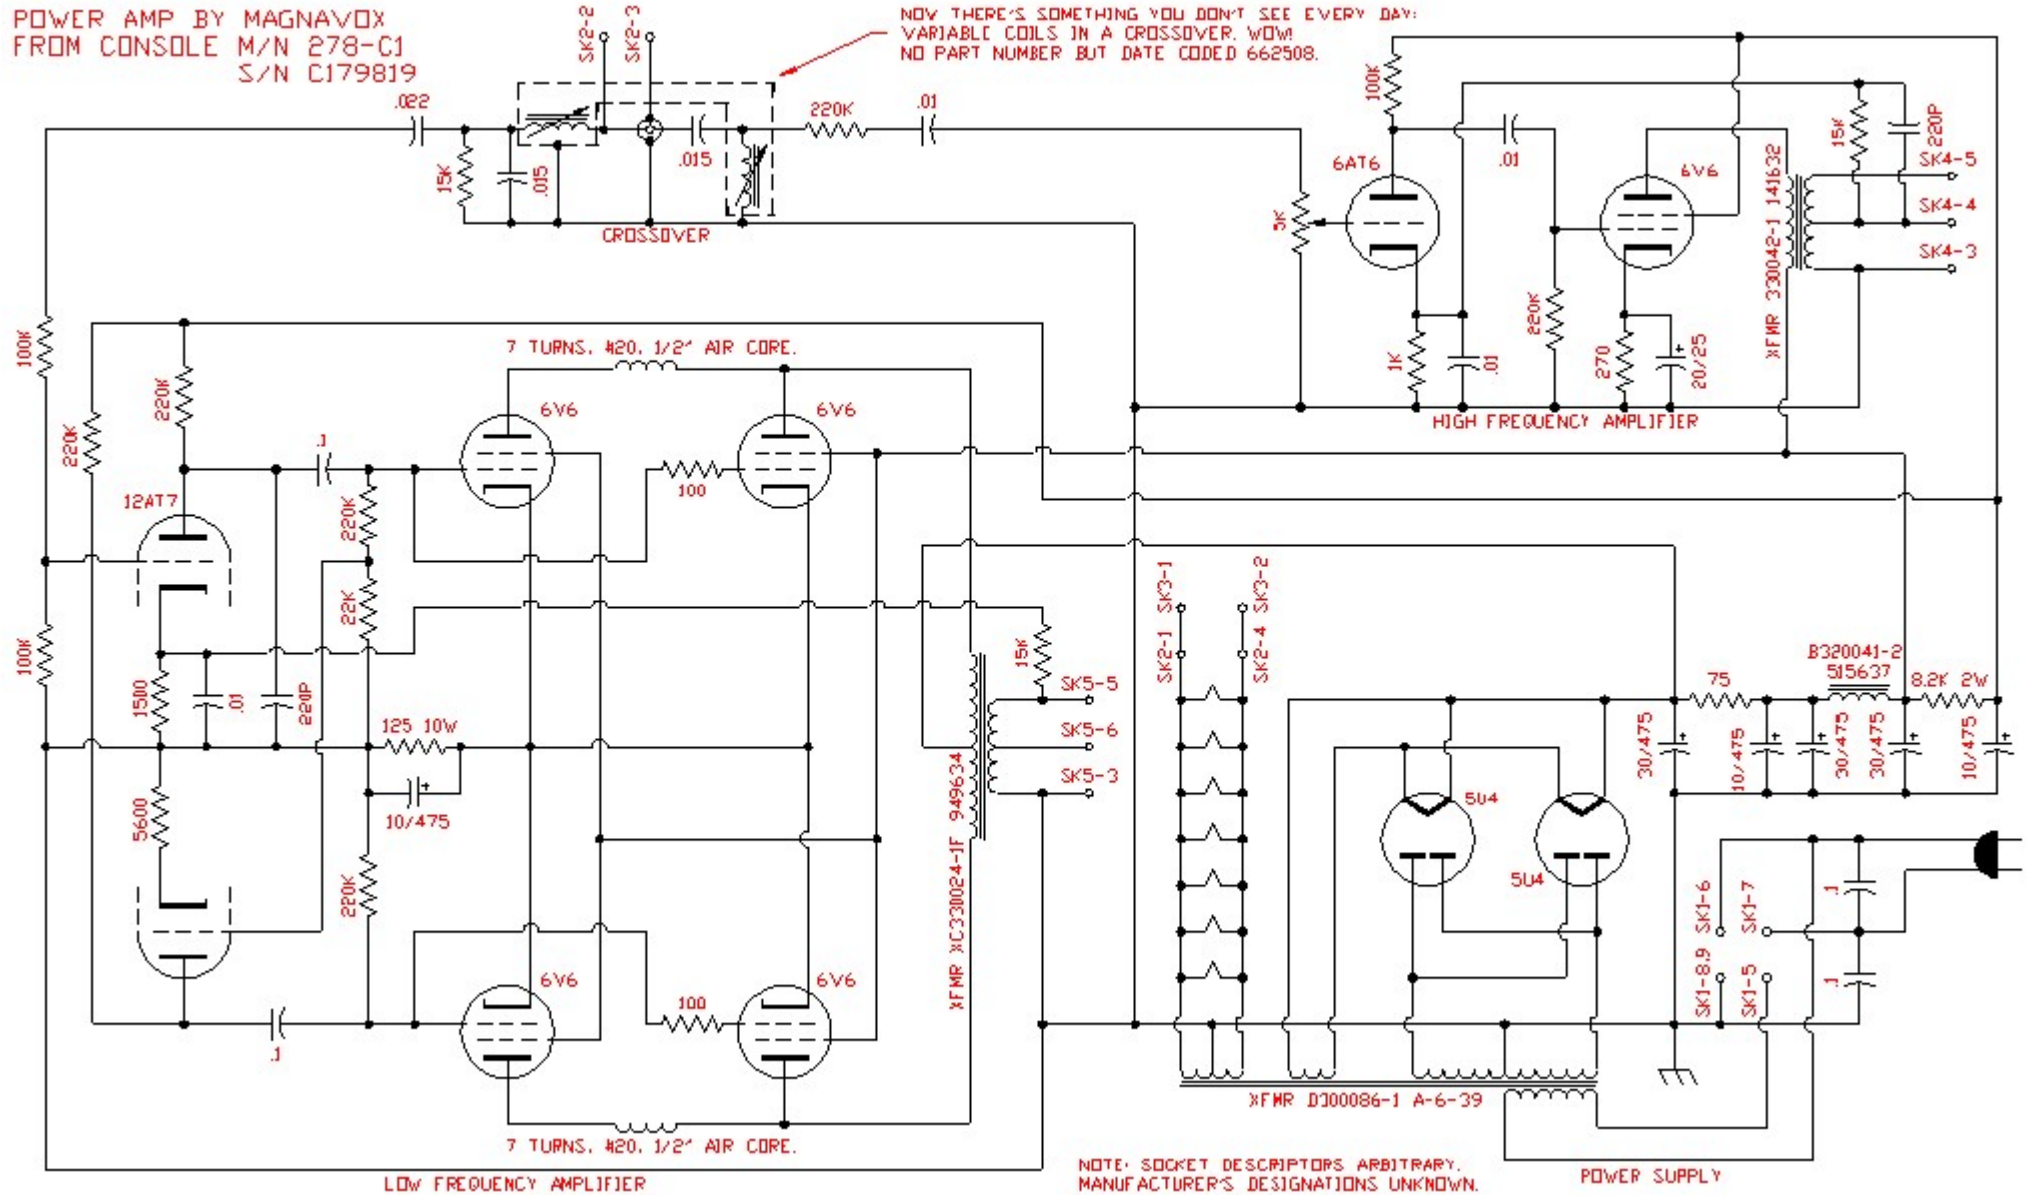

POWER AMP BY MAGNAVOX
 FROM CONSOLE M/N 278-C1
 S/N C179819

NOW THERE'S SOMETHING YOU DON'T SEE EVERY DAY:
 VARIABLE COILS IN A CROSSOVER. WOW!
 NO PART NUMBER BUT DATE CODED 662508.

NOTE: SOCKET DESCRIPTORS ARBITRARY.
 MANUFACTURER'S DESIGNATIONS UNKNOWN.