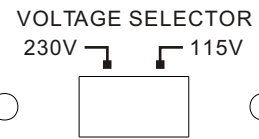

JENSEN

ACCURA 5.1A

Art. Nr.: 101352

POWERED SUBWOOFER

FUSE TYPE:
T 800 mA L250V

CAUTION
To reduce the risk of fire,
replace with only the same
type and rating of fuse.

115V/230V~
60Hz-50Hz
60 Watts

DOUBLE INSULATION-
When servicing use only
identical replacement parts