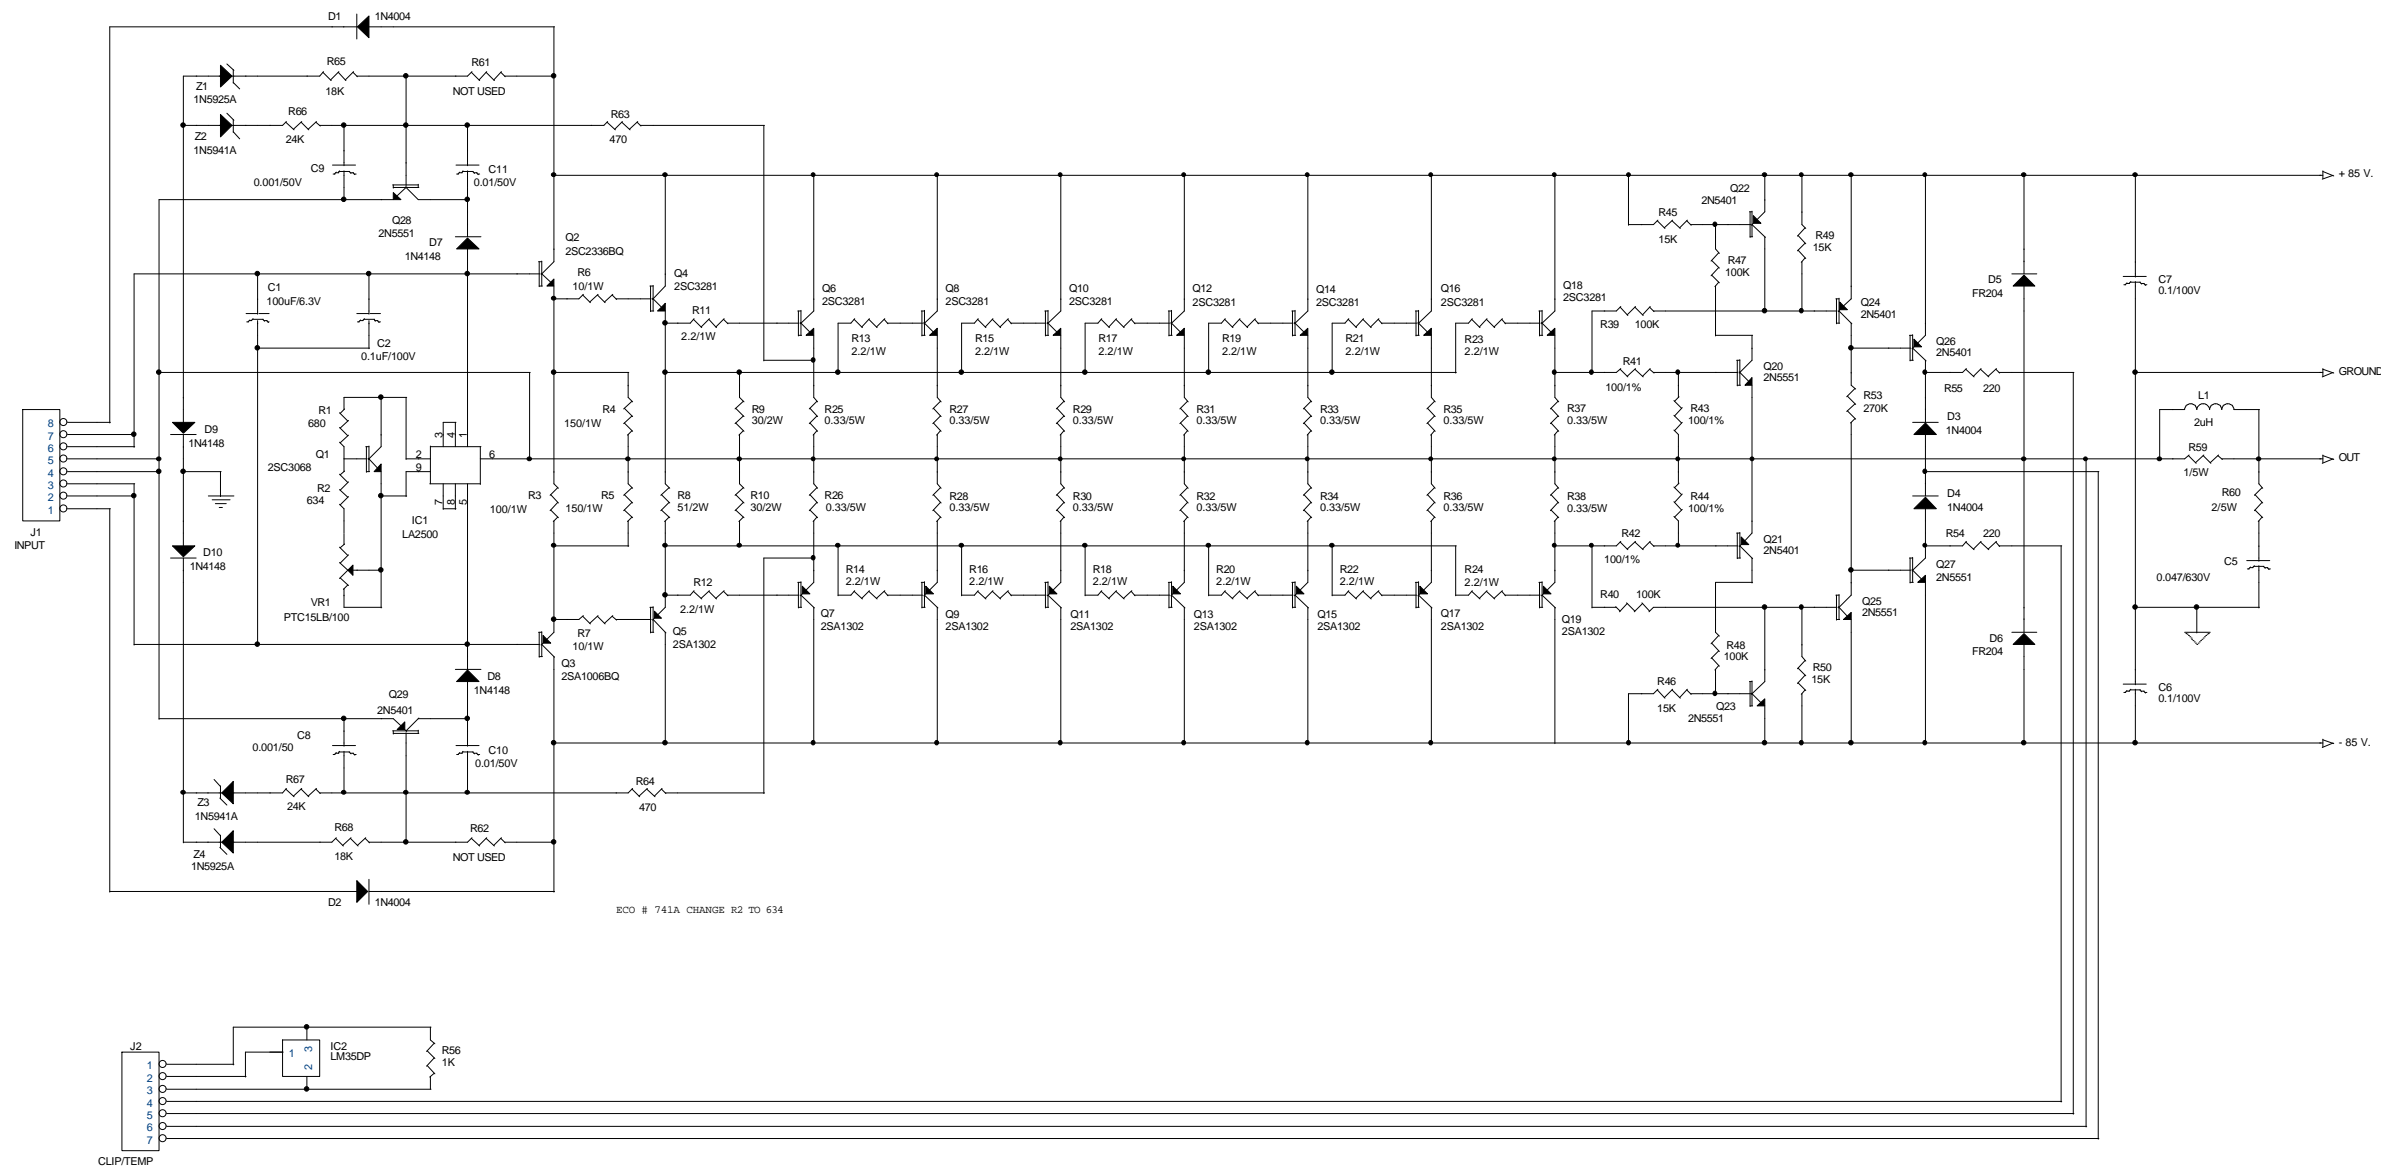

ECO # 741A CHANGE R2 TO 634

CREST AUDIO INC.		
150 Florence Ave. Hawthorne, NJ 07506		
Title FA1201/FA2401 OUTPUT STAGE		
Size C	Document Number 21C0983	Rev 1
Date: Thursday, January 24, 2002	Sheet 1	of 1