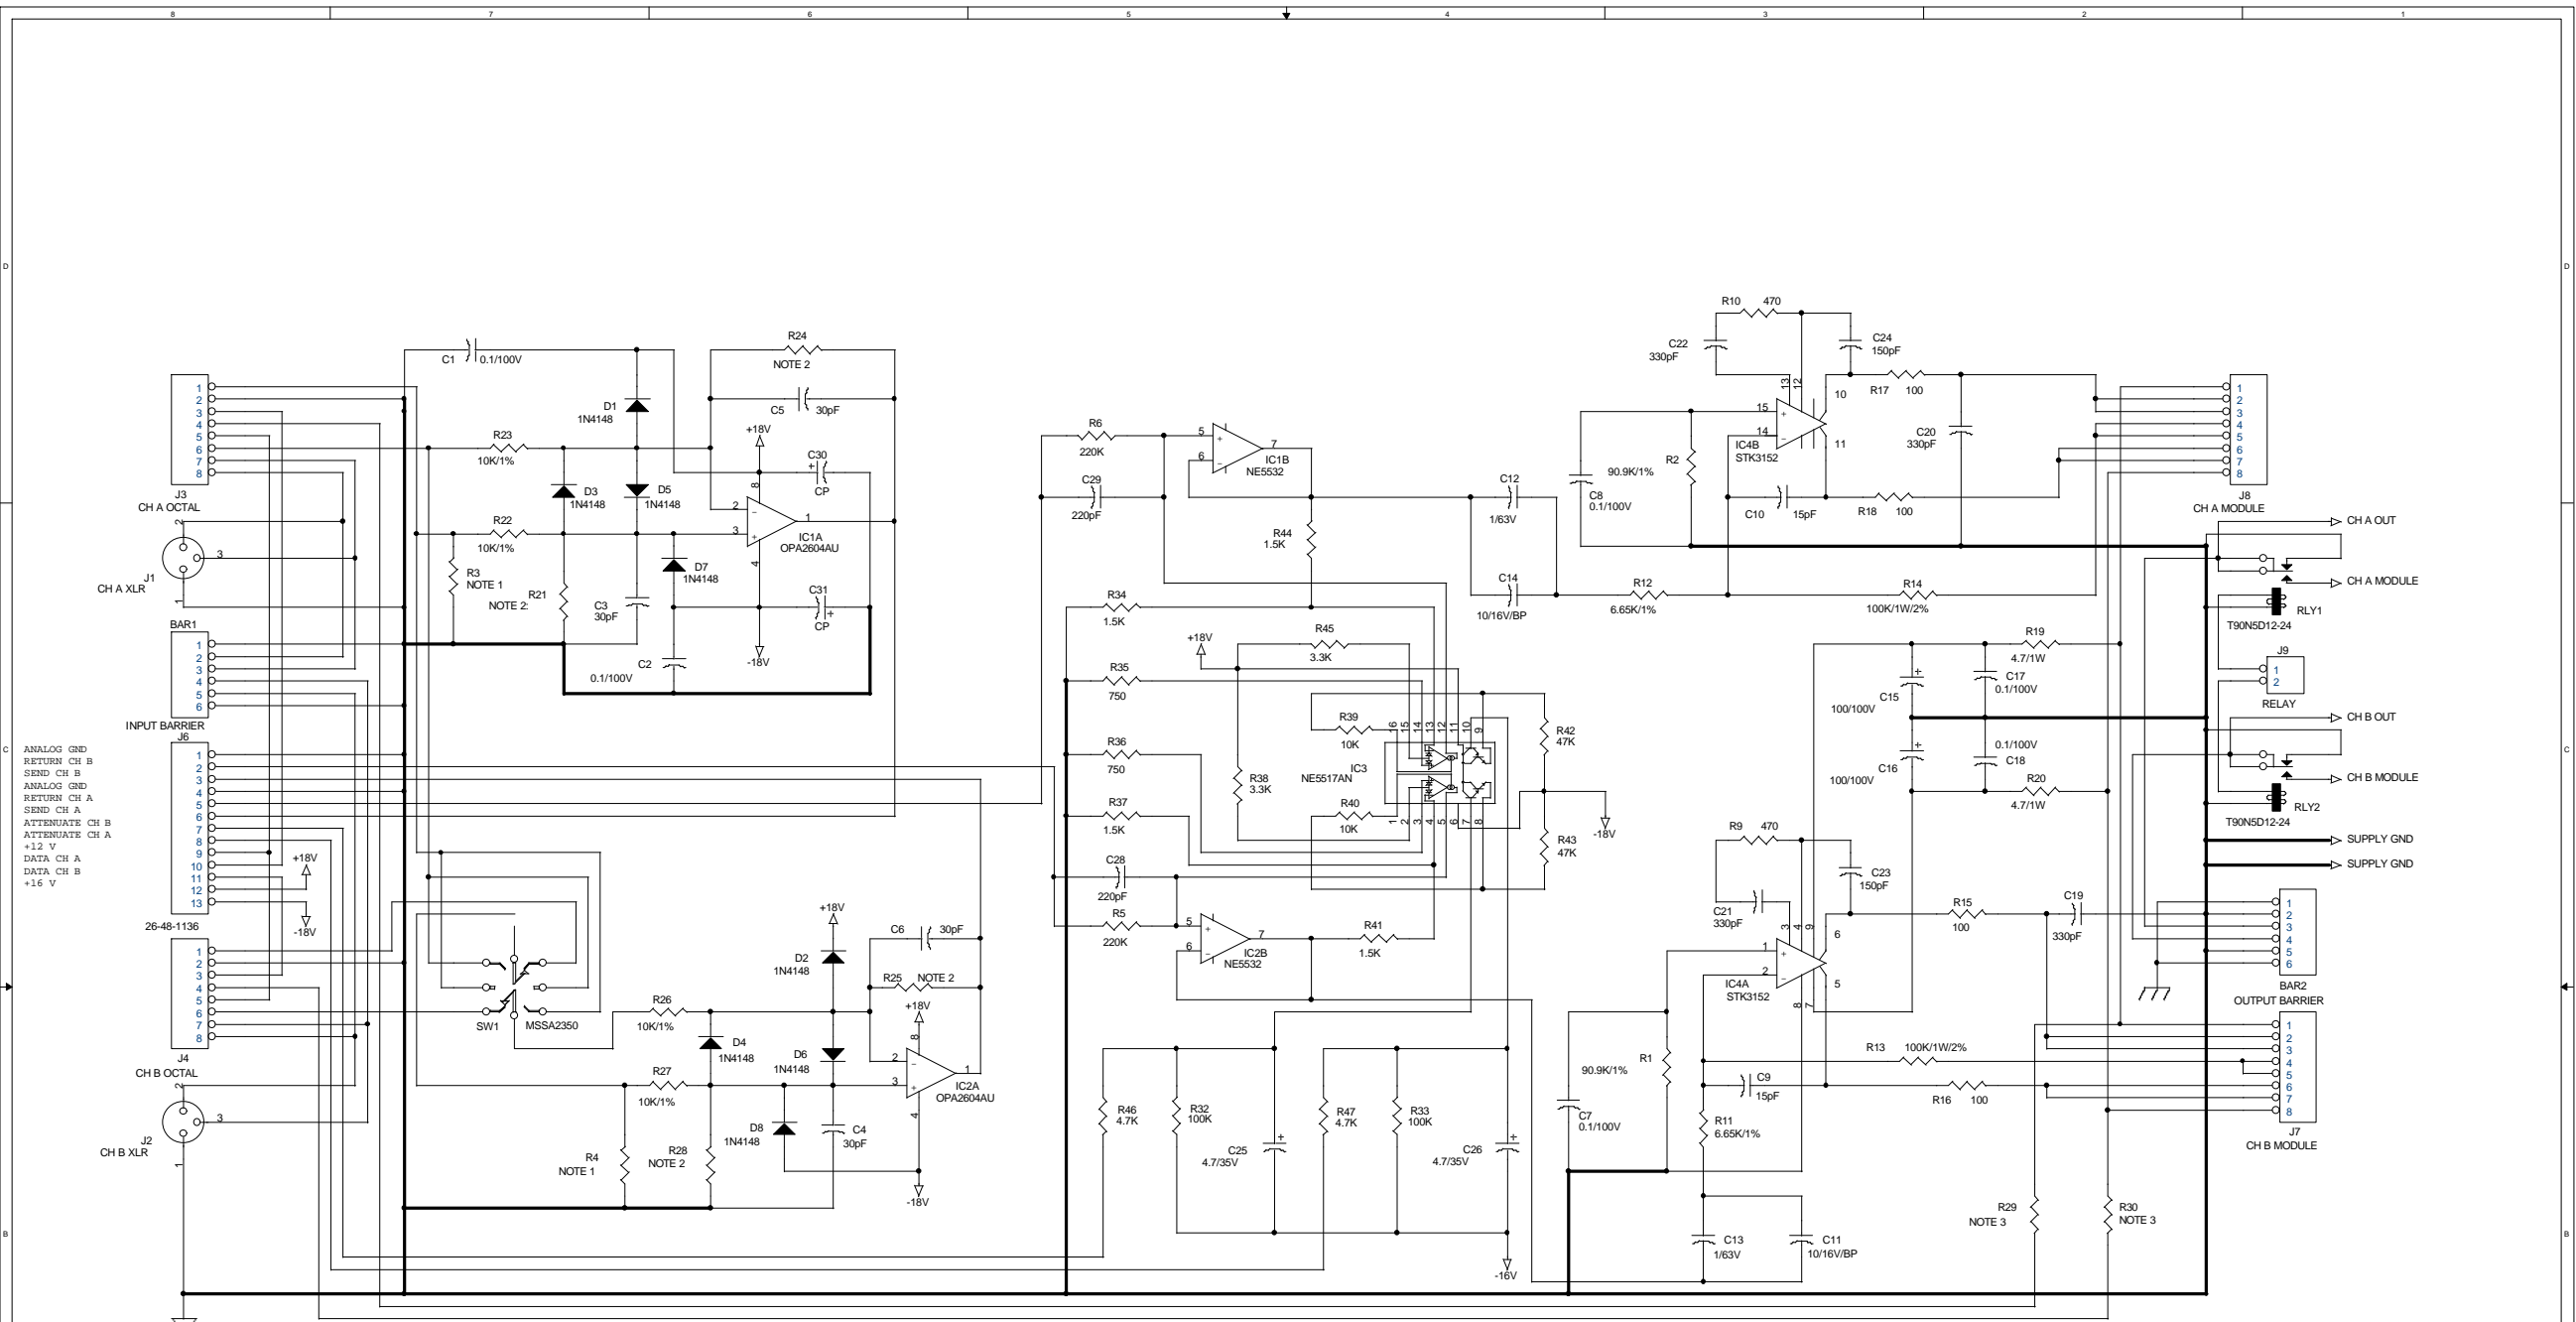

- NOTE 1:
 FA601 = 13.3K/1%
 FA901 = 12.7K/1%
 FA1201 = 12.4K/1%
 FA2401 = 12.4K/1%
- NOTE 2:
 FA601 = 30.1K/1%
 FA901 = 36.5K/1%
 FA1201 = 40.2K/1%
 FA2401 = 44.2K/1%
- NOTE 3:
 FA601 = 680/10W
 FA901 = 820/10W
 FA1201 = 1K/10W

NOTE 1 C2 - C7 ARE 6,800µF/90V ON MODEL FA1201
 C2 - C5 ARE 7,300µF/80V ON MODEL FA901. C6, C7 ARE NOT USED
 C2 & C4 ARE 10,000µF/67V ON MODEL FA601. C3, C5, C6, C7 ARE NOT USED

NOTE 2 R7 & R8 ARE 1K/1% ON MODELS FA901 & FA1201, AND 750/1% ON MODEL FA601