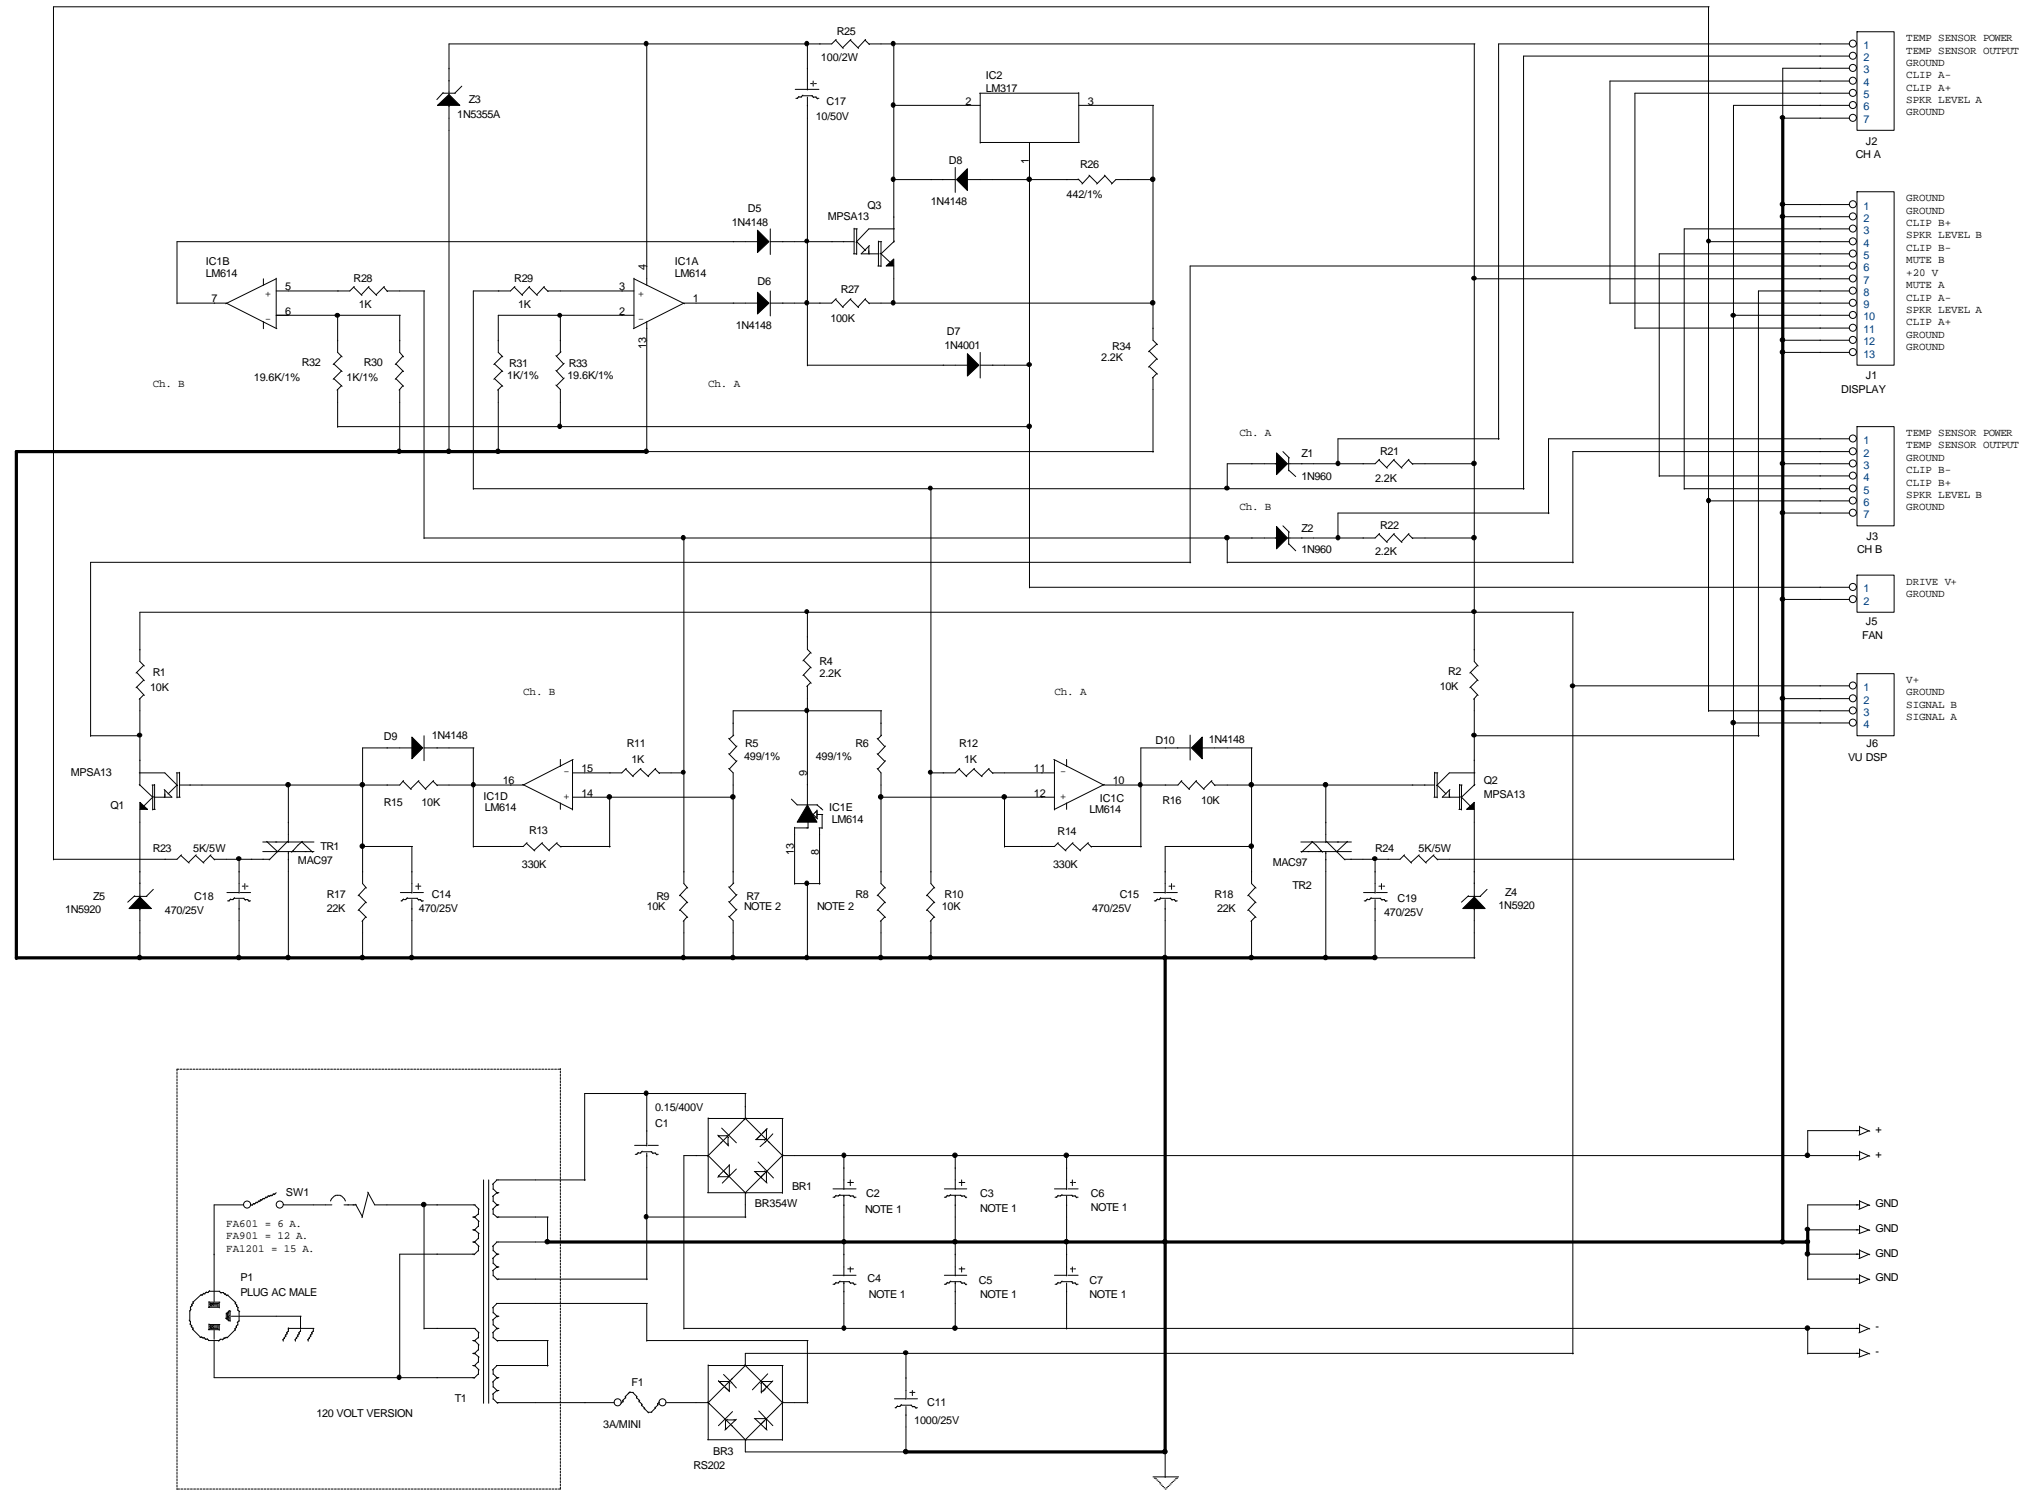

- NOTE 1:
 FA601 = 13.3K/1%
 FA901 = 12.7K/1%
 FA1201 = 12.4K/1%
 FA2401 = 12.4K/1%
- NOTE 2:
 FA601 = 30.1K/1%
 FA901 = 36.5K/1%
 FA1201 = 40.2K/1%
 FA2401 = 44.2K/1%
- NOTE 3:
 FA601 = 680/10W
 FA901 = 820/10W
 FA1201 = 1K/10W

NOTE 1 C2 - C7 ARE 6,800µF/90V ON MODEL FA1201
 C2 - C5 ARE 7,300µF/80V ON MODEL FA901. C6, C7 ARE NOT USED
 C2 & C4 ARE 10,000µF/67V ON MODEL FA601. C3, C5, C6, C7 ARE NOT USED

NOTE 2 R7 & R8 ARE 1K/1% ON MODELS FA901 & FA1201, AND 750/1% ON MODEL FA601