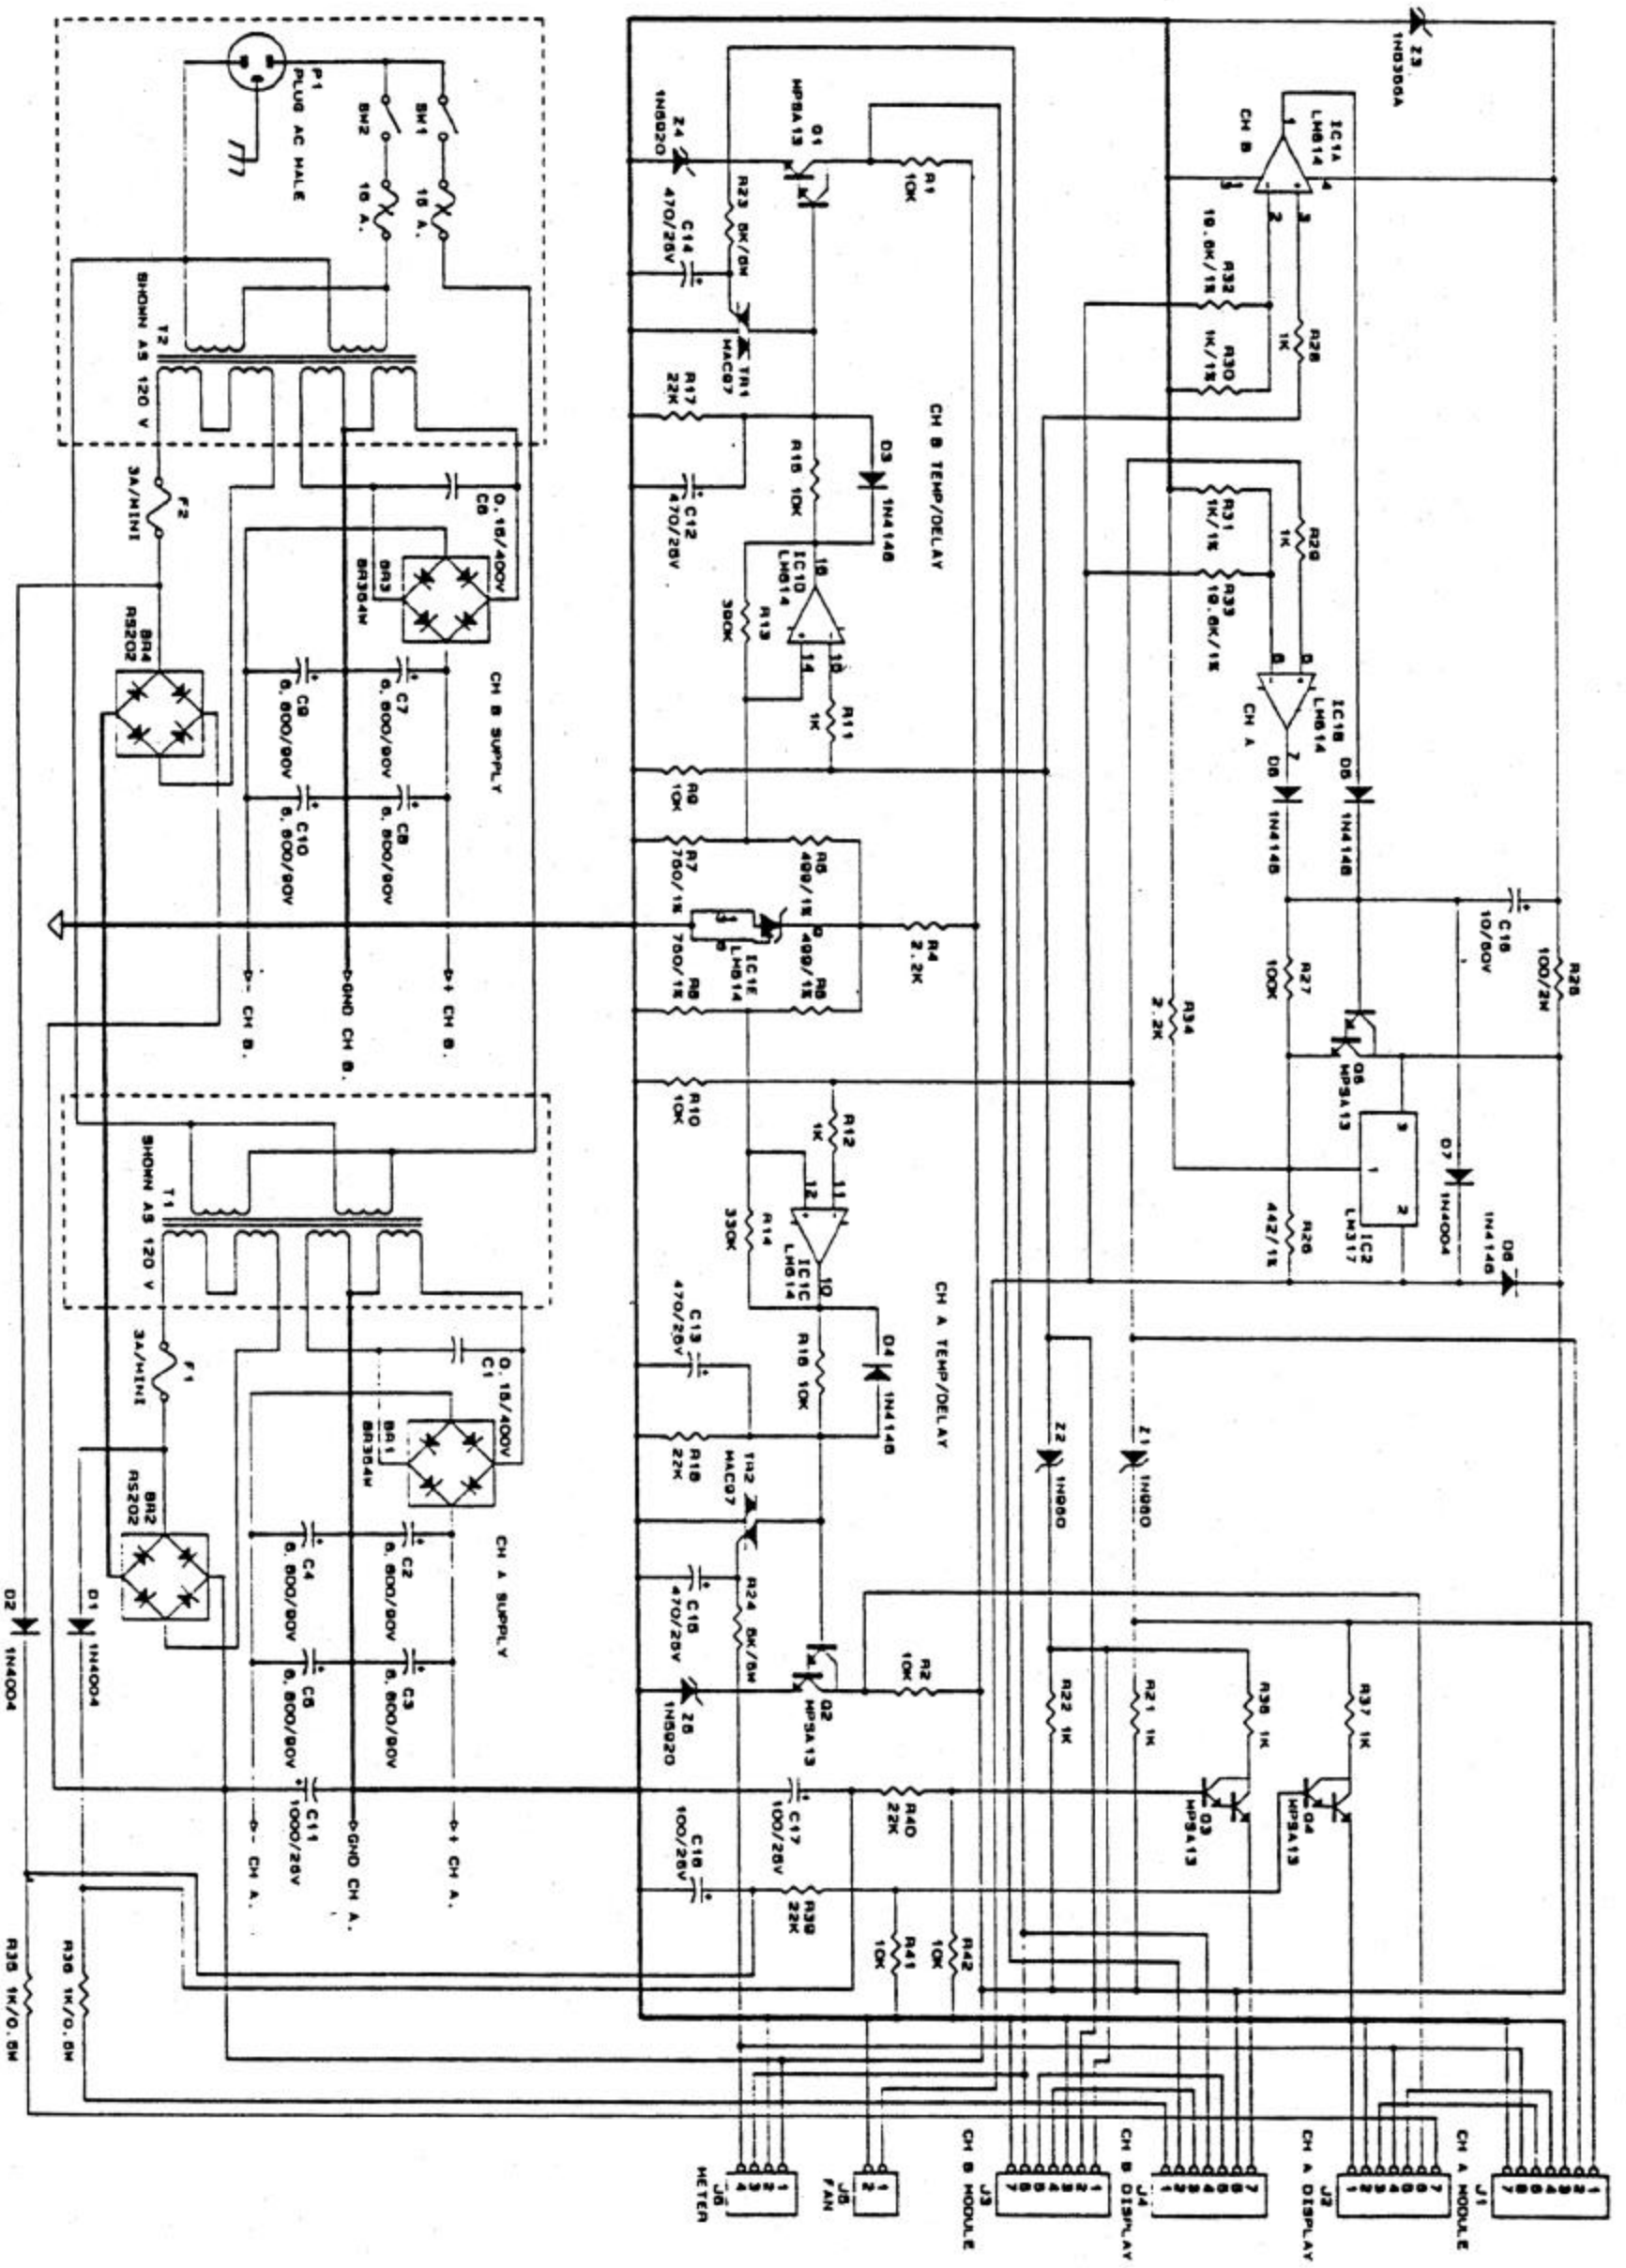

- NOTE 1:
 FA601 = 13.3K/1%
 FA901 = 12.7K/1%
 FA1201 = 12.4K/1%
 FA2401 = 12.4K/1%
- NOTE 2:
 FA601 = 30.1K/1%
 FA901 = 36.5K/1%
 FA1201 = 40.2K/1%
 FA2401 = 44.2K/1%
- NOTE 3:
 FA601 = 680/10W
 FA901 = 820/10W
 FA1201 = 1K/10W

NOTE 1 C2 - C7 ARE 6,800µF/90V ON MODEL FA1201
 C2 - C5 ARE 7,300µF/80V ON MODEL FA901. C6, C7 ARE NOT USED
 C2 & C4 ARE 10,000µF/67V ON MODEL FA601. C3, C5, C6, C7 ARE NOT USED

NOTE 2 R7 & R8 ARE 1K/1% ON MODELS FA901 & FA1201, AND 750/1% ON MODEL FA601

10/13/92 CHANGED J6 TO 13 PIN

- NOTE 1: FA601 = 13.3K/1%
 FA901 = 12.7K/1%
 FA1201 = 12.4K/1%
 FA2401 = 12.4K/1%
- NOTE 2: FA601 = 30.1K/1%
 FA901 = 36.5K/1%
 FA1201 = 40.2K/1%
 FA2401 = 44.2K/1%
- NOTE 3: FA601 = 680/10W
 FA901 = 820/10W
 FA1201 = 1K/10W
 FA2401 = 1K/10W
- NOTE 4: FA601 = 1.3K/7W
 FA901 = 1K/7W
 FA1201 = 1.2K/7W
 FA2401 = 1.2K/7W