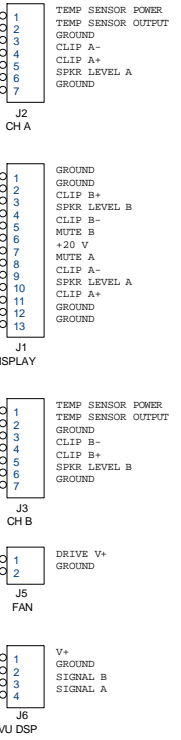

- NOTE 1:
 FA601 = 13.3K/1%
 FA901 = 12.7K/1%
 FA1201 = 12.4K/1%
 FA2401 = 12.4K/1%
- NOTE 2:
 FA601 = 30.1K/1%
 FA901 = 36.5K/1%
 FA1201 = 40.2K/1%
 FA2401 = 44.2K/1%
- NOTE 3:
 FA601 = 680/10W
 FA901 = 820/10W
 FA1201 = 1K/10W

NOTE 1 C2 - C7 ARE 6,800µF/90V ON MODEL FA1201
 C2 - C5 ARE 7,300µF/80V ON MODEL FA901. C6, C7 ARE NOT USED
 C2 & C4 ARE 10,000µF/67V ON MODEL FA601. C3, C5, C6, C7 ARE NOT USED

NOTE 2 R7 & R8 ARE 1K/1% ON MODELS FA901 & FA1201, AND 750/1% ON MODEL FA601

10/13/92 CHANGED J6 TO 13 PIN

- NOTE 1: FA601 = 13.3K/1%
 FA901 = 12.7K/1%
 FA1201 = 12.4K/1%
 FA2401 = 12.4K/1%
- NOTE 2: FA601 = 30.1K/1%
 FA901 = 36.5K/1%
 FA1201 = 40.2K/1%
 FA2401 = 44.2K/1%
- NOTE 3: FA601 = 680/10W
 FA901 = 820/10W
 FA1201 = 1K/10W
 FA2401 = 1K/10W
- NOTE 4: FA601 = 1.3K/7W
 FA901 = 1K/7W
 FA1201 = 1.2K/7W
 FA2401 = 1.2K/7W

J1 09-48-2131
PWR SUP PCB

- 1 ANALOG GND
- 2 RET CH B
- 3 SEND CH B
- 4 RELAY CH B
- 5 RELAY CH A
- 6 RELAY GND
- 7 -24V
- 8 +24V
- 9 AUX GND
- 10 AUX GND
- 11 DIG GND
- 12 DIG GND
- 13 ANALOG GND
- 14 RET CH A
- 15 SEND CH A