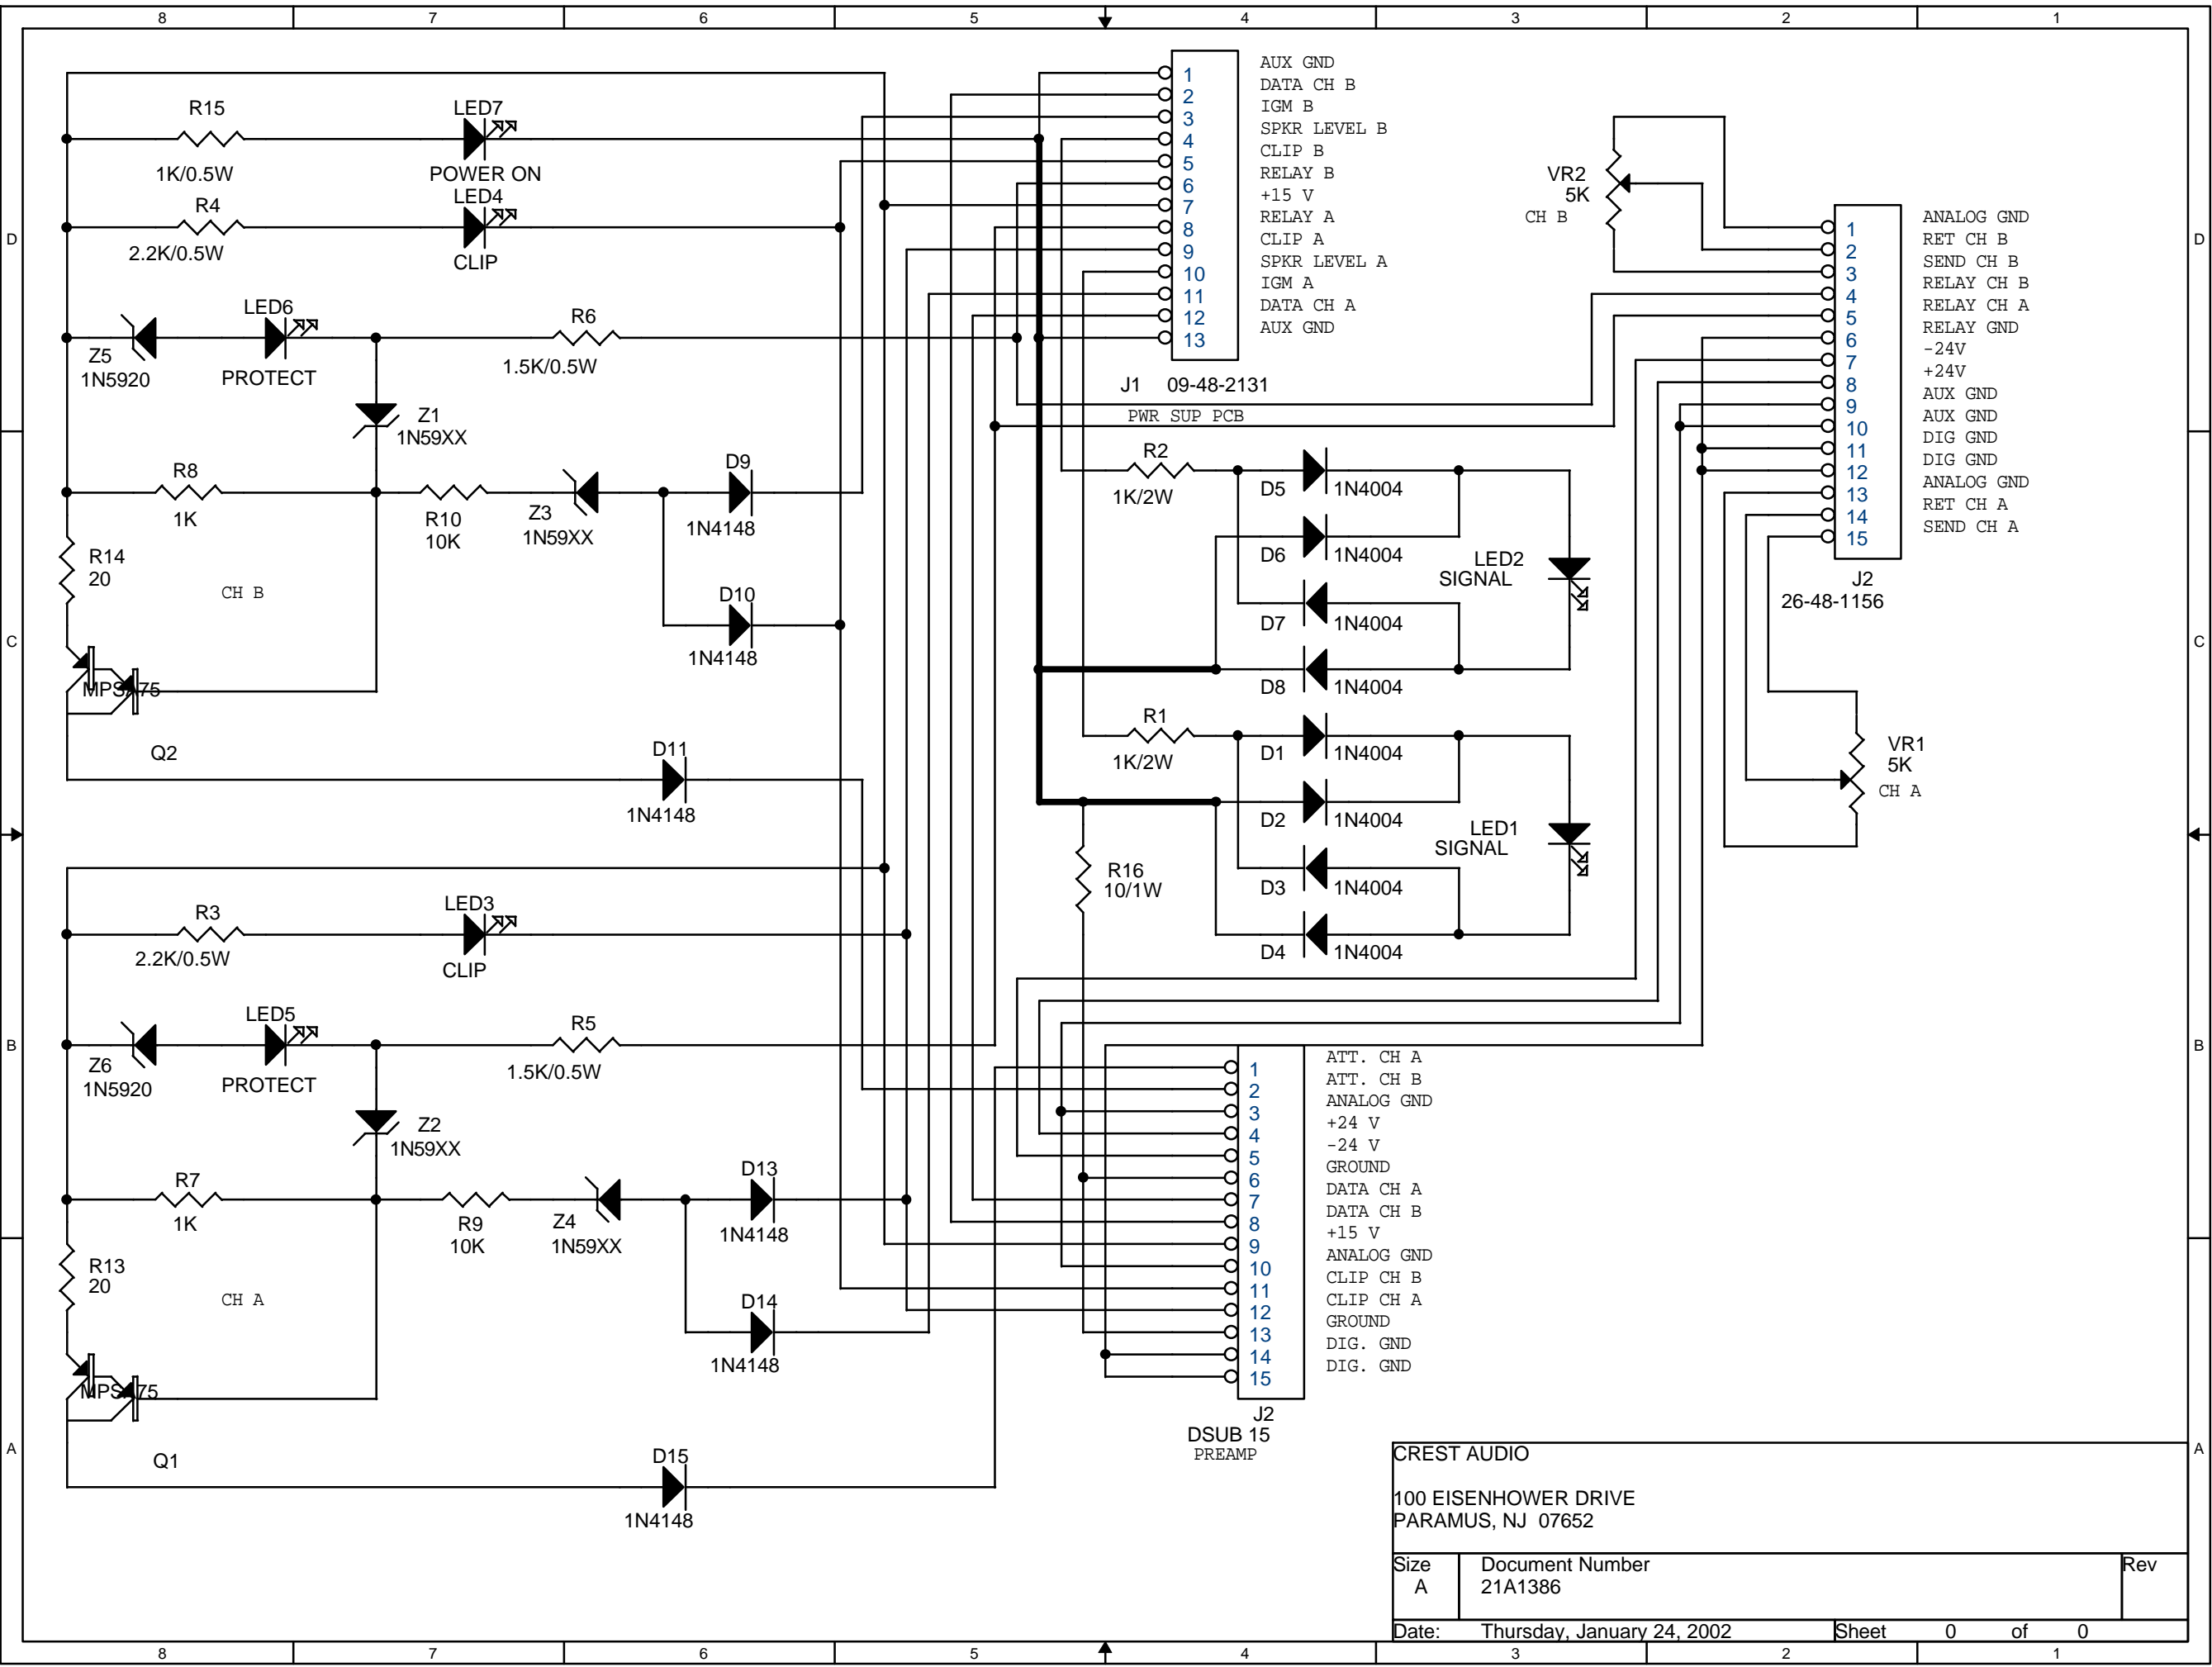

- 1 AUX GND
- 2 DATA CH B
- 3 IGM B
- 4 SPKR LEVEL B
- 5 CLIP B
- 6 RELAY B
- 7 +15 V
- 8 RELAY A
- 9 CLIP A
- 10 SPKR LEVEL A
- 11 IGM A
- 12 DATA CH A
- 13 AUX GND

J1 09-48-2131
PWR SUP PCB

- 1 ANALOG GND
- 2 RET CH B
- 3 SEND CH B
- 4 RELAY CH B
- 5 RELAY CH A
- 6 RELAY GND
- 7 -24V
- 8 +24V
- 9 AUX GND
- 10 AUX GND
- 11 DIG GND
- 12 DIG GND
- 13 ANALOG GND
- 14 RET CH A
- 15 SEND CH A

J2 26-48-1156

- 1 ATT. CH A
- 2 ATT. CH B
- 3 ANALOG GND
- 4 +24 V
- 5 -24 V
- 6 GROUND
- 7 DATA CH A
- 8 DATA CH B
- 9 +15 V
- 10 ANALOG GND
- 11 CLIP CH B
- 12 CLIP CH A
- 13 GROUND
- 14 DIG. GND
- 15 DIG. GND

J2 DSUB 15
PREAMP

CREST AUDIO
100 EISENHOWER DRIVE
PARAMUS, NJ 07652

Size A	Document Number 21A1386	Rev
Date: Thursday, January 24, 2002	Sheet 0 of 0