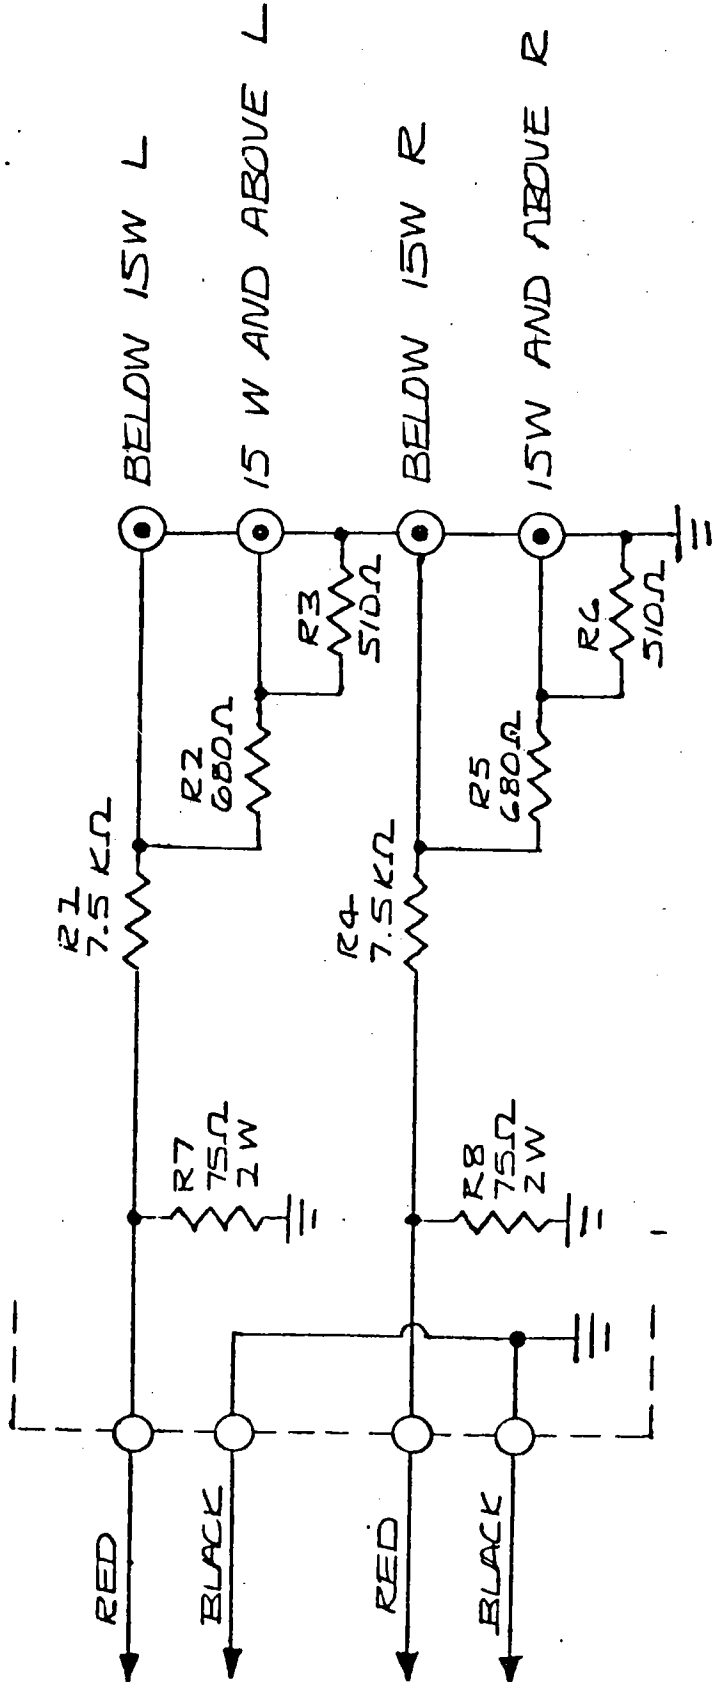

CARVER CORPORATION
 Z-COUPLER 20027

INPUTS
FROM RECEIVER SPEAKER TERM

OUTPUTS
TO M-400 INPUTS

CARVER CORP.
Z-1 WIDE BAND Z COUPLER
20027

PF 9/81

ALL RES. 1/4 W UNLESS NOTED