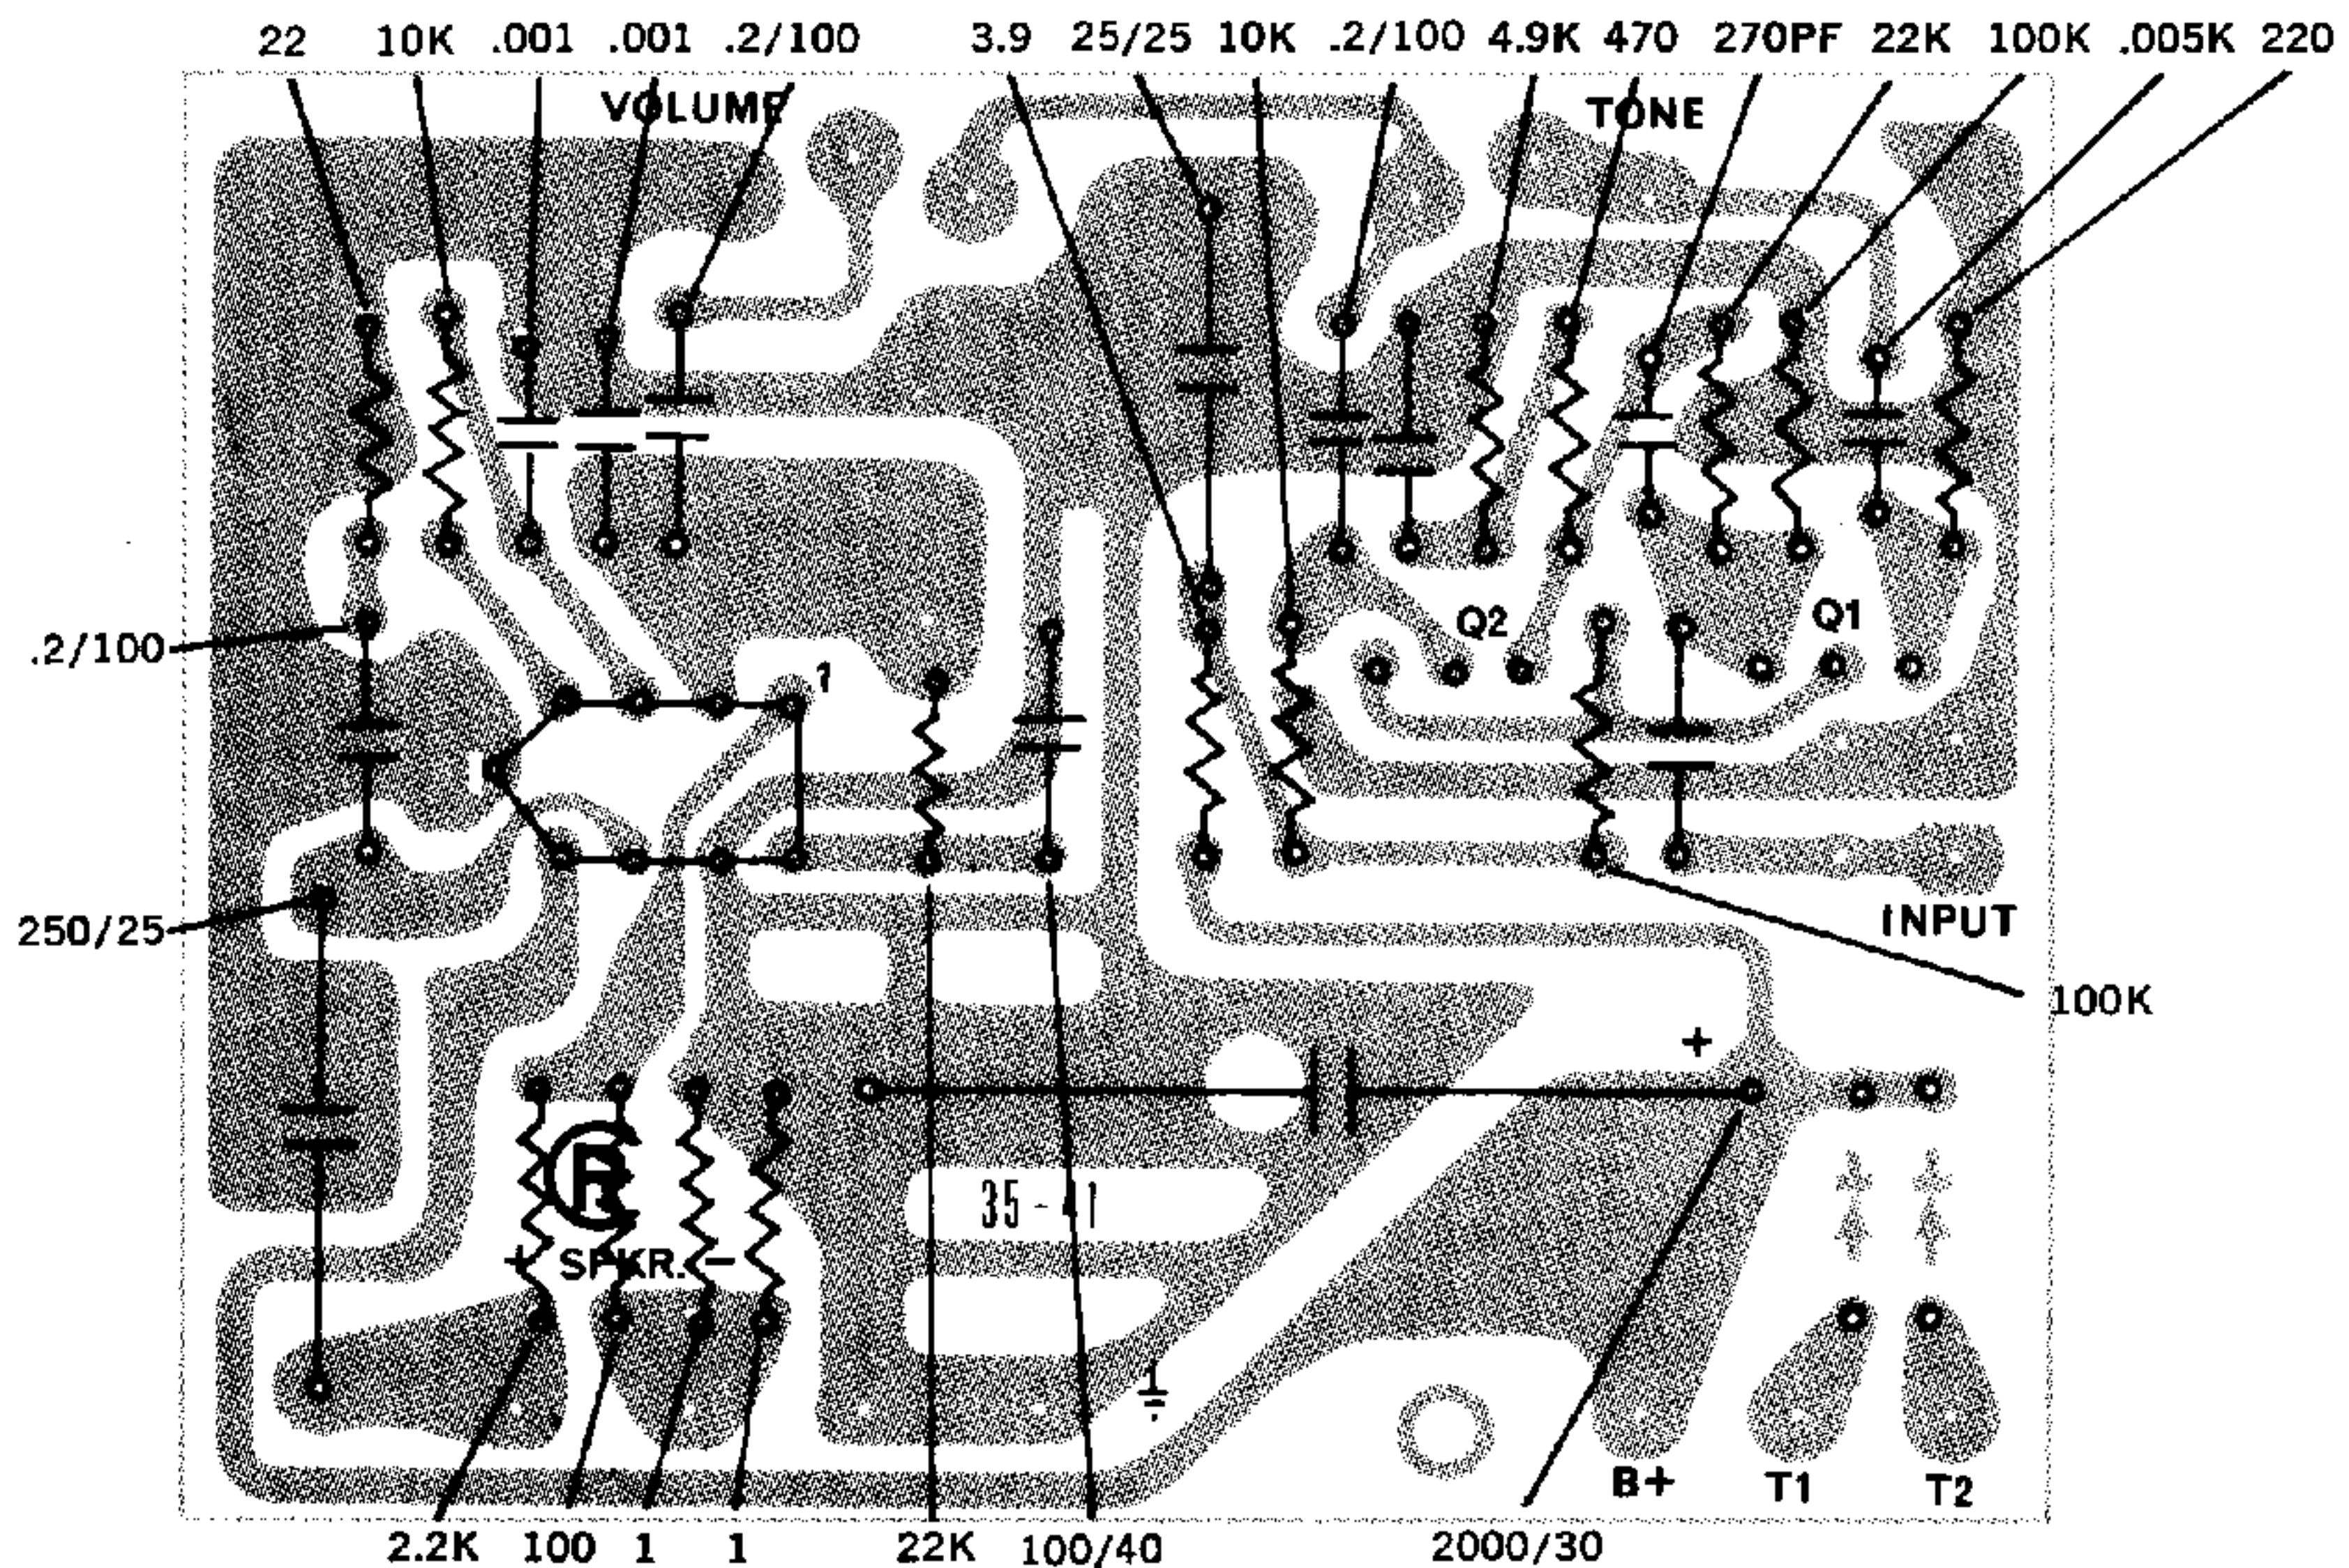

MODEL 3076/3077

MODEL 3080T

Voltage Chart

| Q No. | E | B | C |
|-------|------|------|------|
| 1 | .015 | .15 | 4 |
| 2 | 3 | 3.75 | 7 |
| 3 | .1 | .7 | 15 |
| 4 | 27 | 26 | 13.5 |
| 5 | 13 | 14 | 28 |
| 6 | 13 | 14 | 0 |
| 7 | 18 | 20 | .05 |
| 8 | 18 | 20 | .05 |