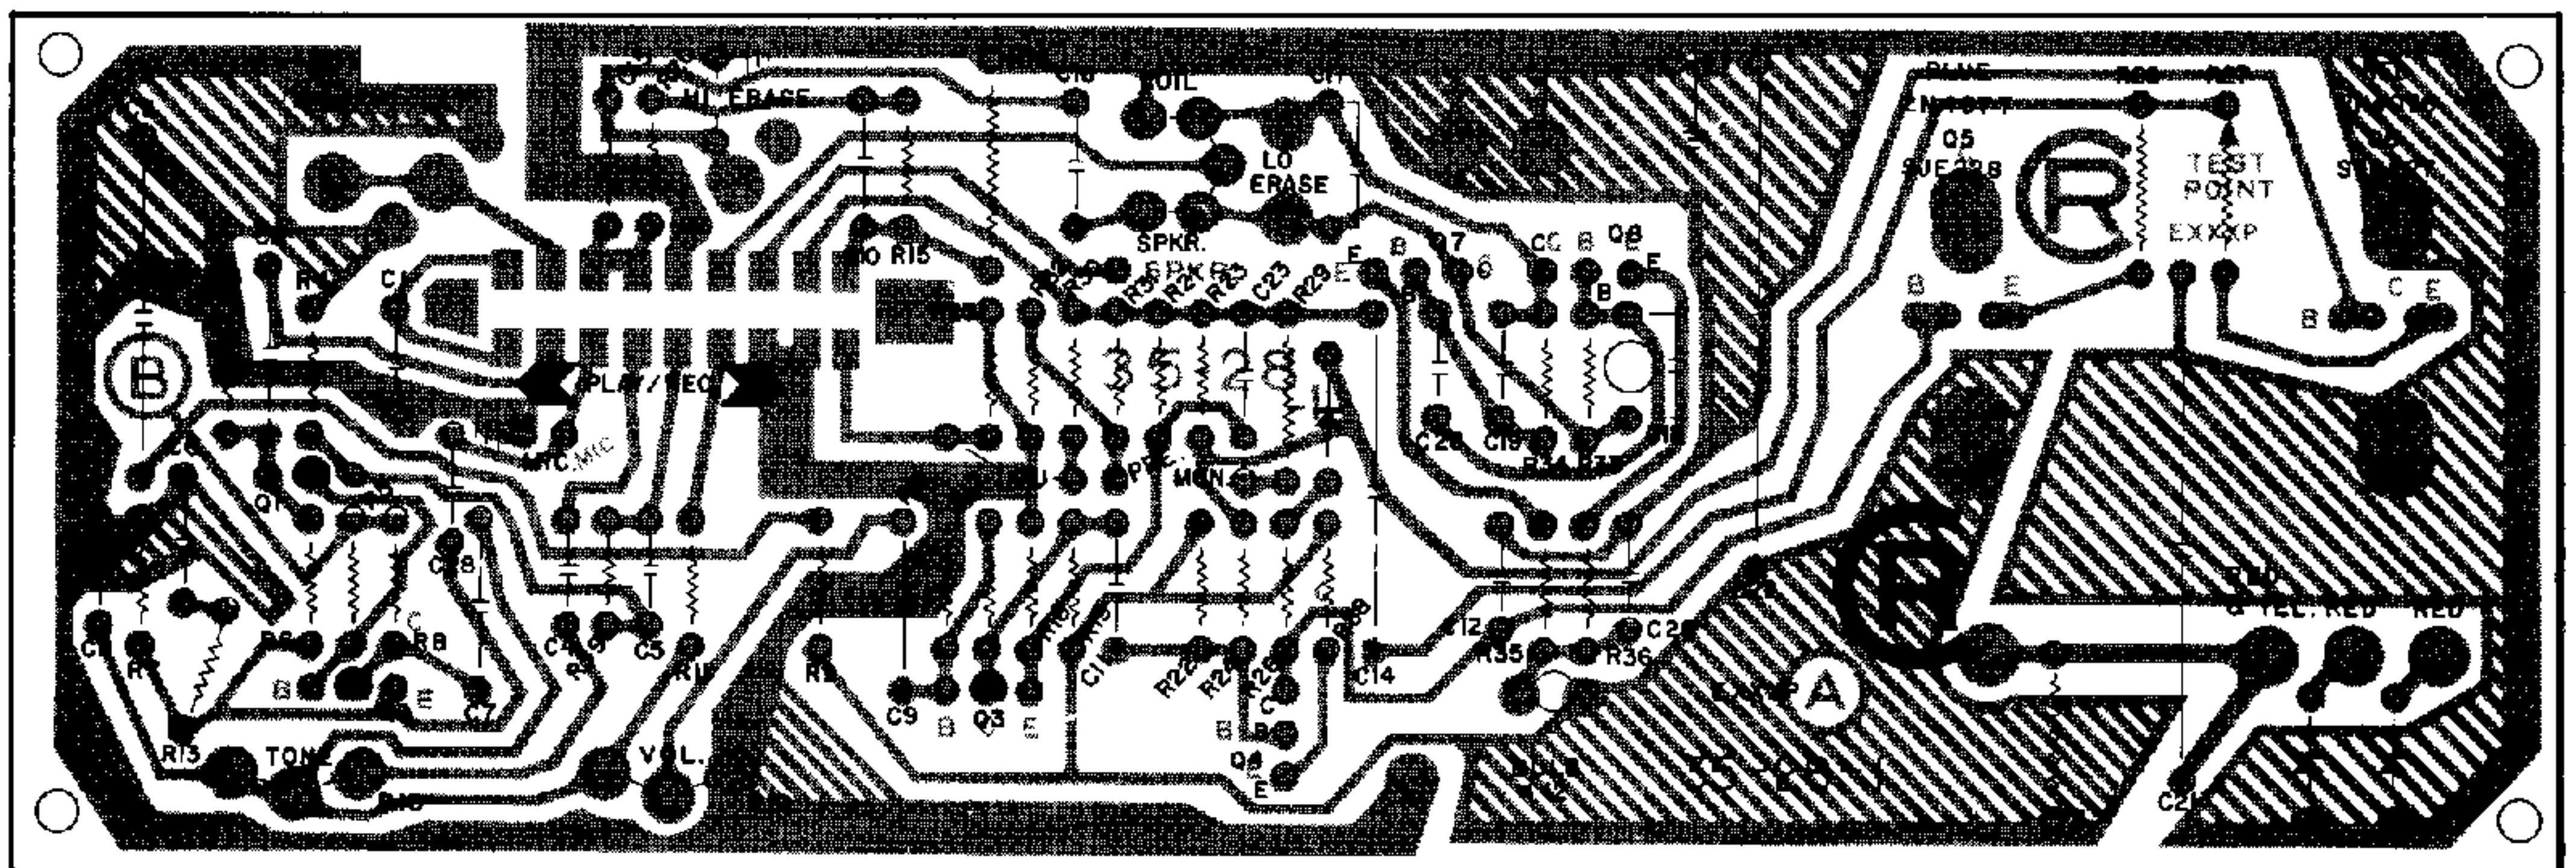

MODEL 3076/3077

MODEL 3080T

Voltage Chart

| Q No. | E | B | C |
|-------|------|------|------|
| 1 | .015 | .15 | 4 |
| 2 | 3 | 3.75 | 7 |
| 3 | .1 | .7 | 15 |
| 4 | 27 | 26 | 13.5 |
| 5 | 13 | 14 | 28 |
| 6 | 13 | 14 | 0 |
| 7 | 18 | 20 | .05 |
| 8 | 18 | 20 | .05 |