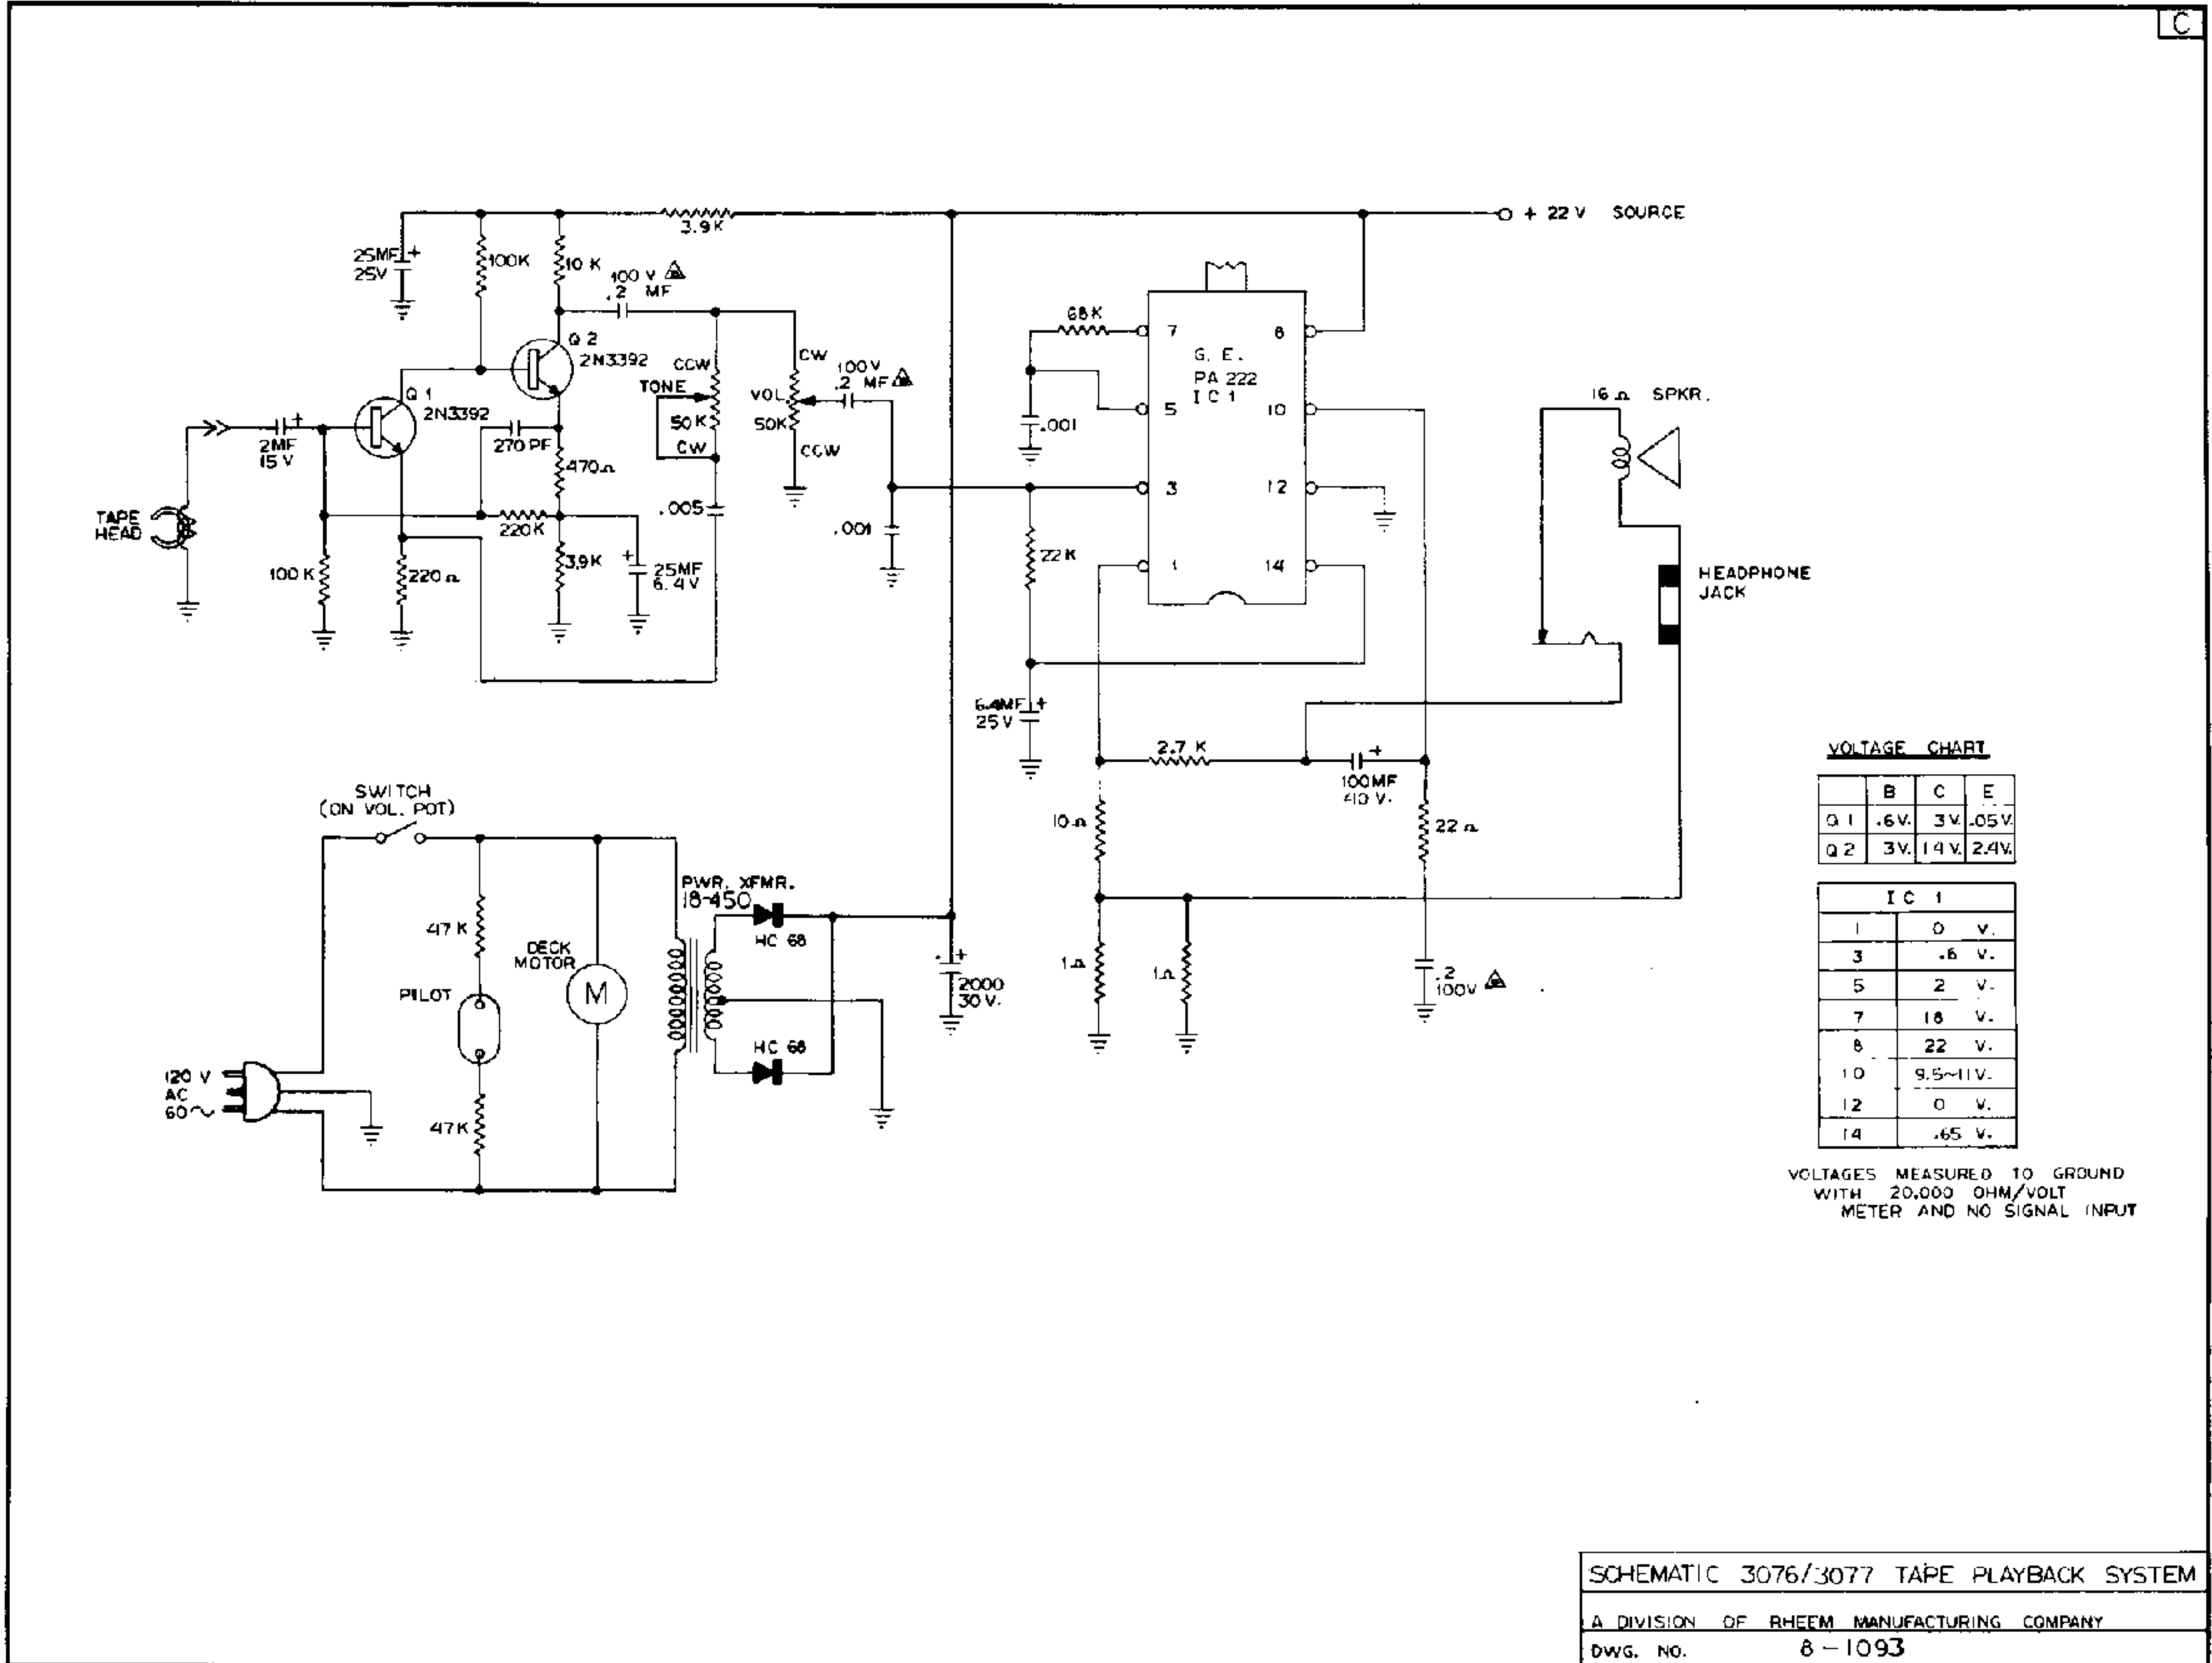

MODEL 3076/3077

MODEL 3080T

Voltage Chart

| Q No. | E | B | C |
|-------|------|------|------|
| 1 | .015 | .15 | 4 |
| 2 | 3 | 3.75 | 7 |
| 3 | .1 | .7 | 15 |
| 4 | 27 | 26 | 13.5 |
| 5 | 13 | 14 | 28 |
| 6 | 13 | 14 | 0 |
| 7 | 18 | 20 | .05 |
| 8 | 18 | 20 | .05 |