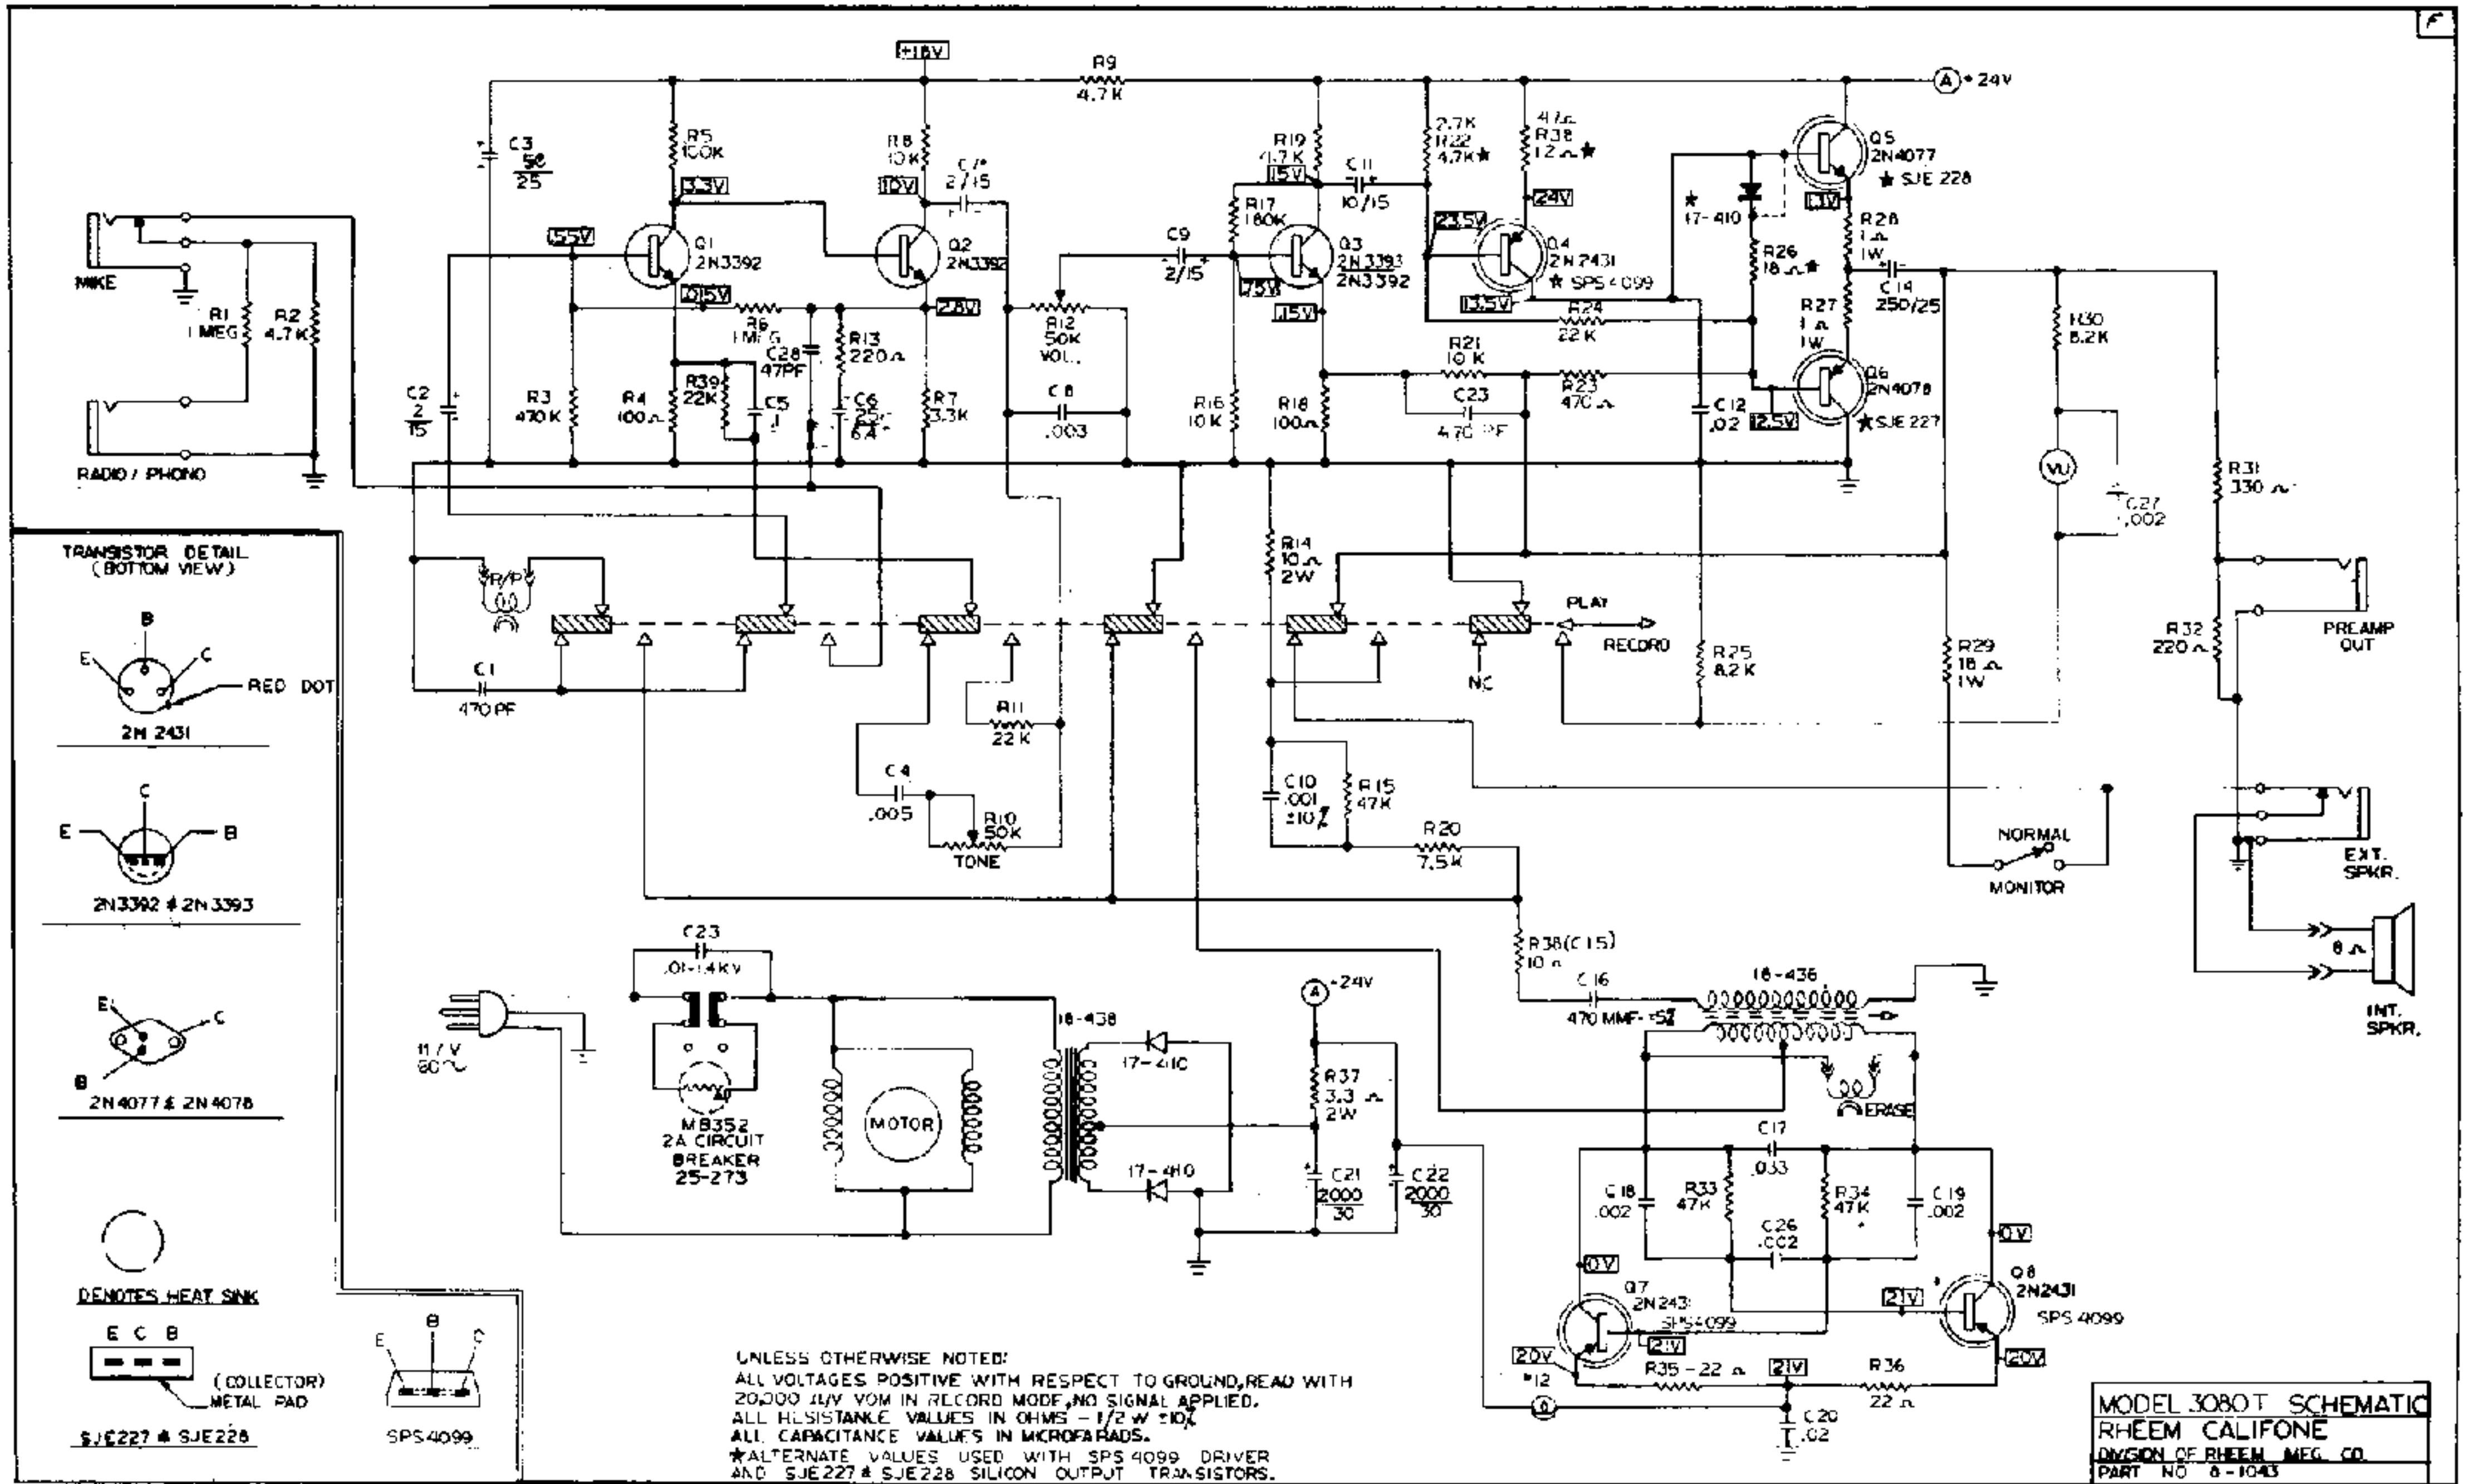

MODEL 3076/3077

MODEL 3080T

Voltage Chart

| Q No. | E | B | C |
|-------|------|------|------|
| 1 | .015 | .15 | 4 |
| 2 | 3 | 3.75 | 7 |
| 3 | .1 | .7 | 15 |
| 4 | 27 | 26 | 13.5 |
| 5 | 13 | 14 | 28 |
| 6 | 13 | 14 | 0 |
| 7 | 18 | 20 | .05 |
| 8 | 18 | 20 | .05 |