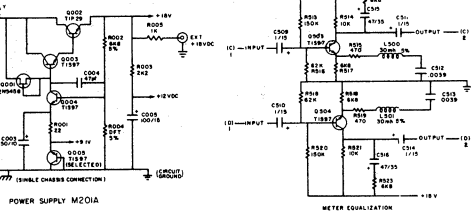

PLAY CAL B

PLAY CAL A

OSC CAL A