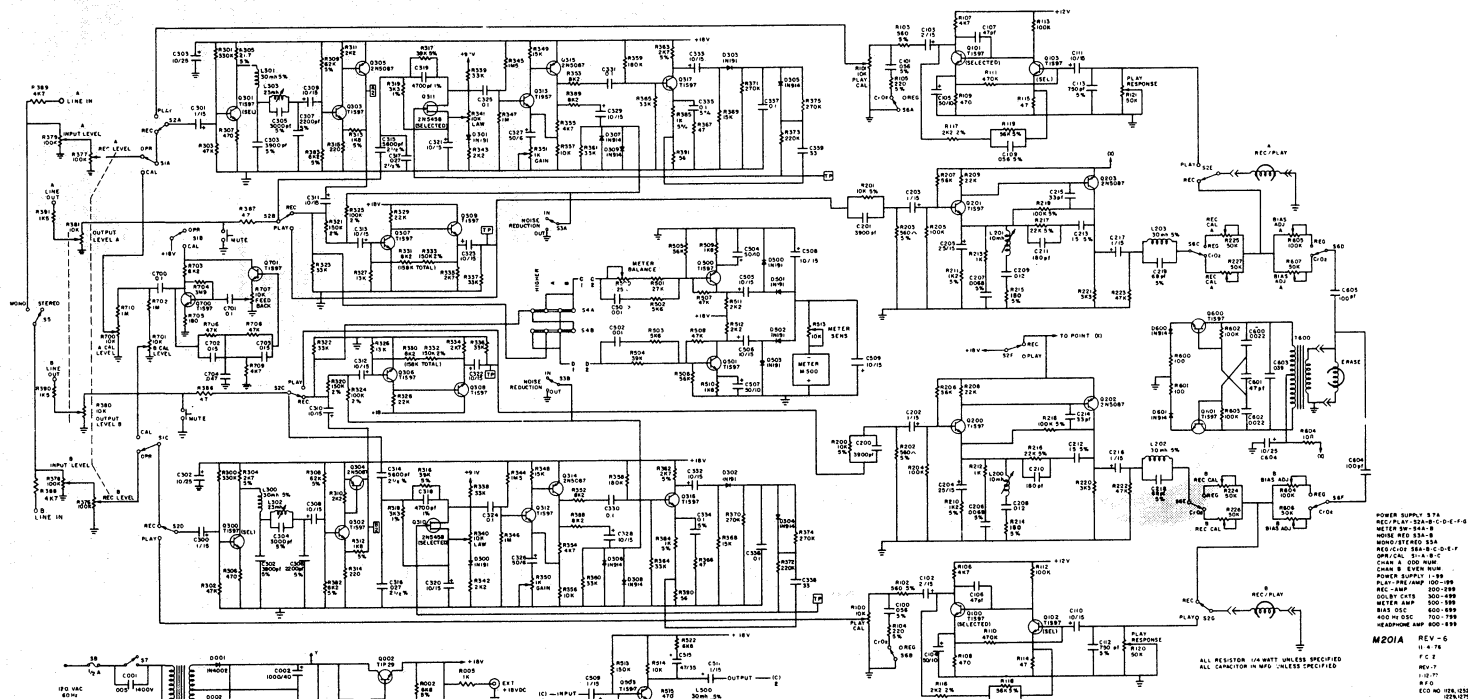

ADVENT

STEREO CASSETTE RECORDING SYSTEM
DESIGNED AND MANUFACTURED BY ADVENT CORPORATION

M201A REV-6
11-76
F 2
10/77
RFD
ECO NO. 226-152

ADJUST PLAY CAL CONTROLS ONLY
BY USING DOLBY LEVEL CASSETTE
AVAILABLE FROM ADVENT.

120 VAC
60 HZ.
25 WATTS