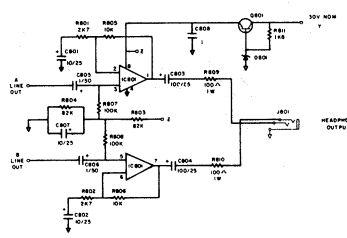

PLAY CAL B

PLAY CAL A

OSC CAL A