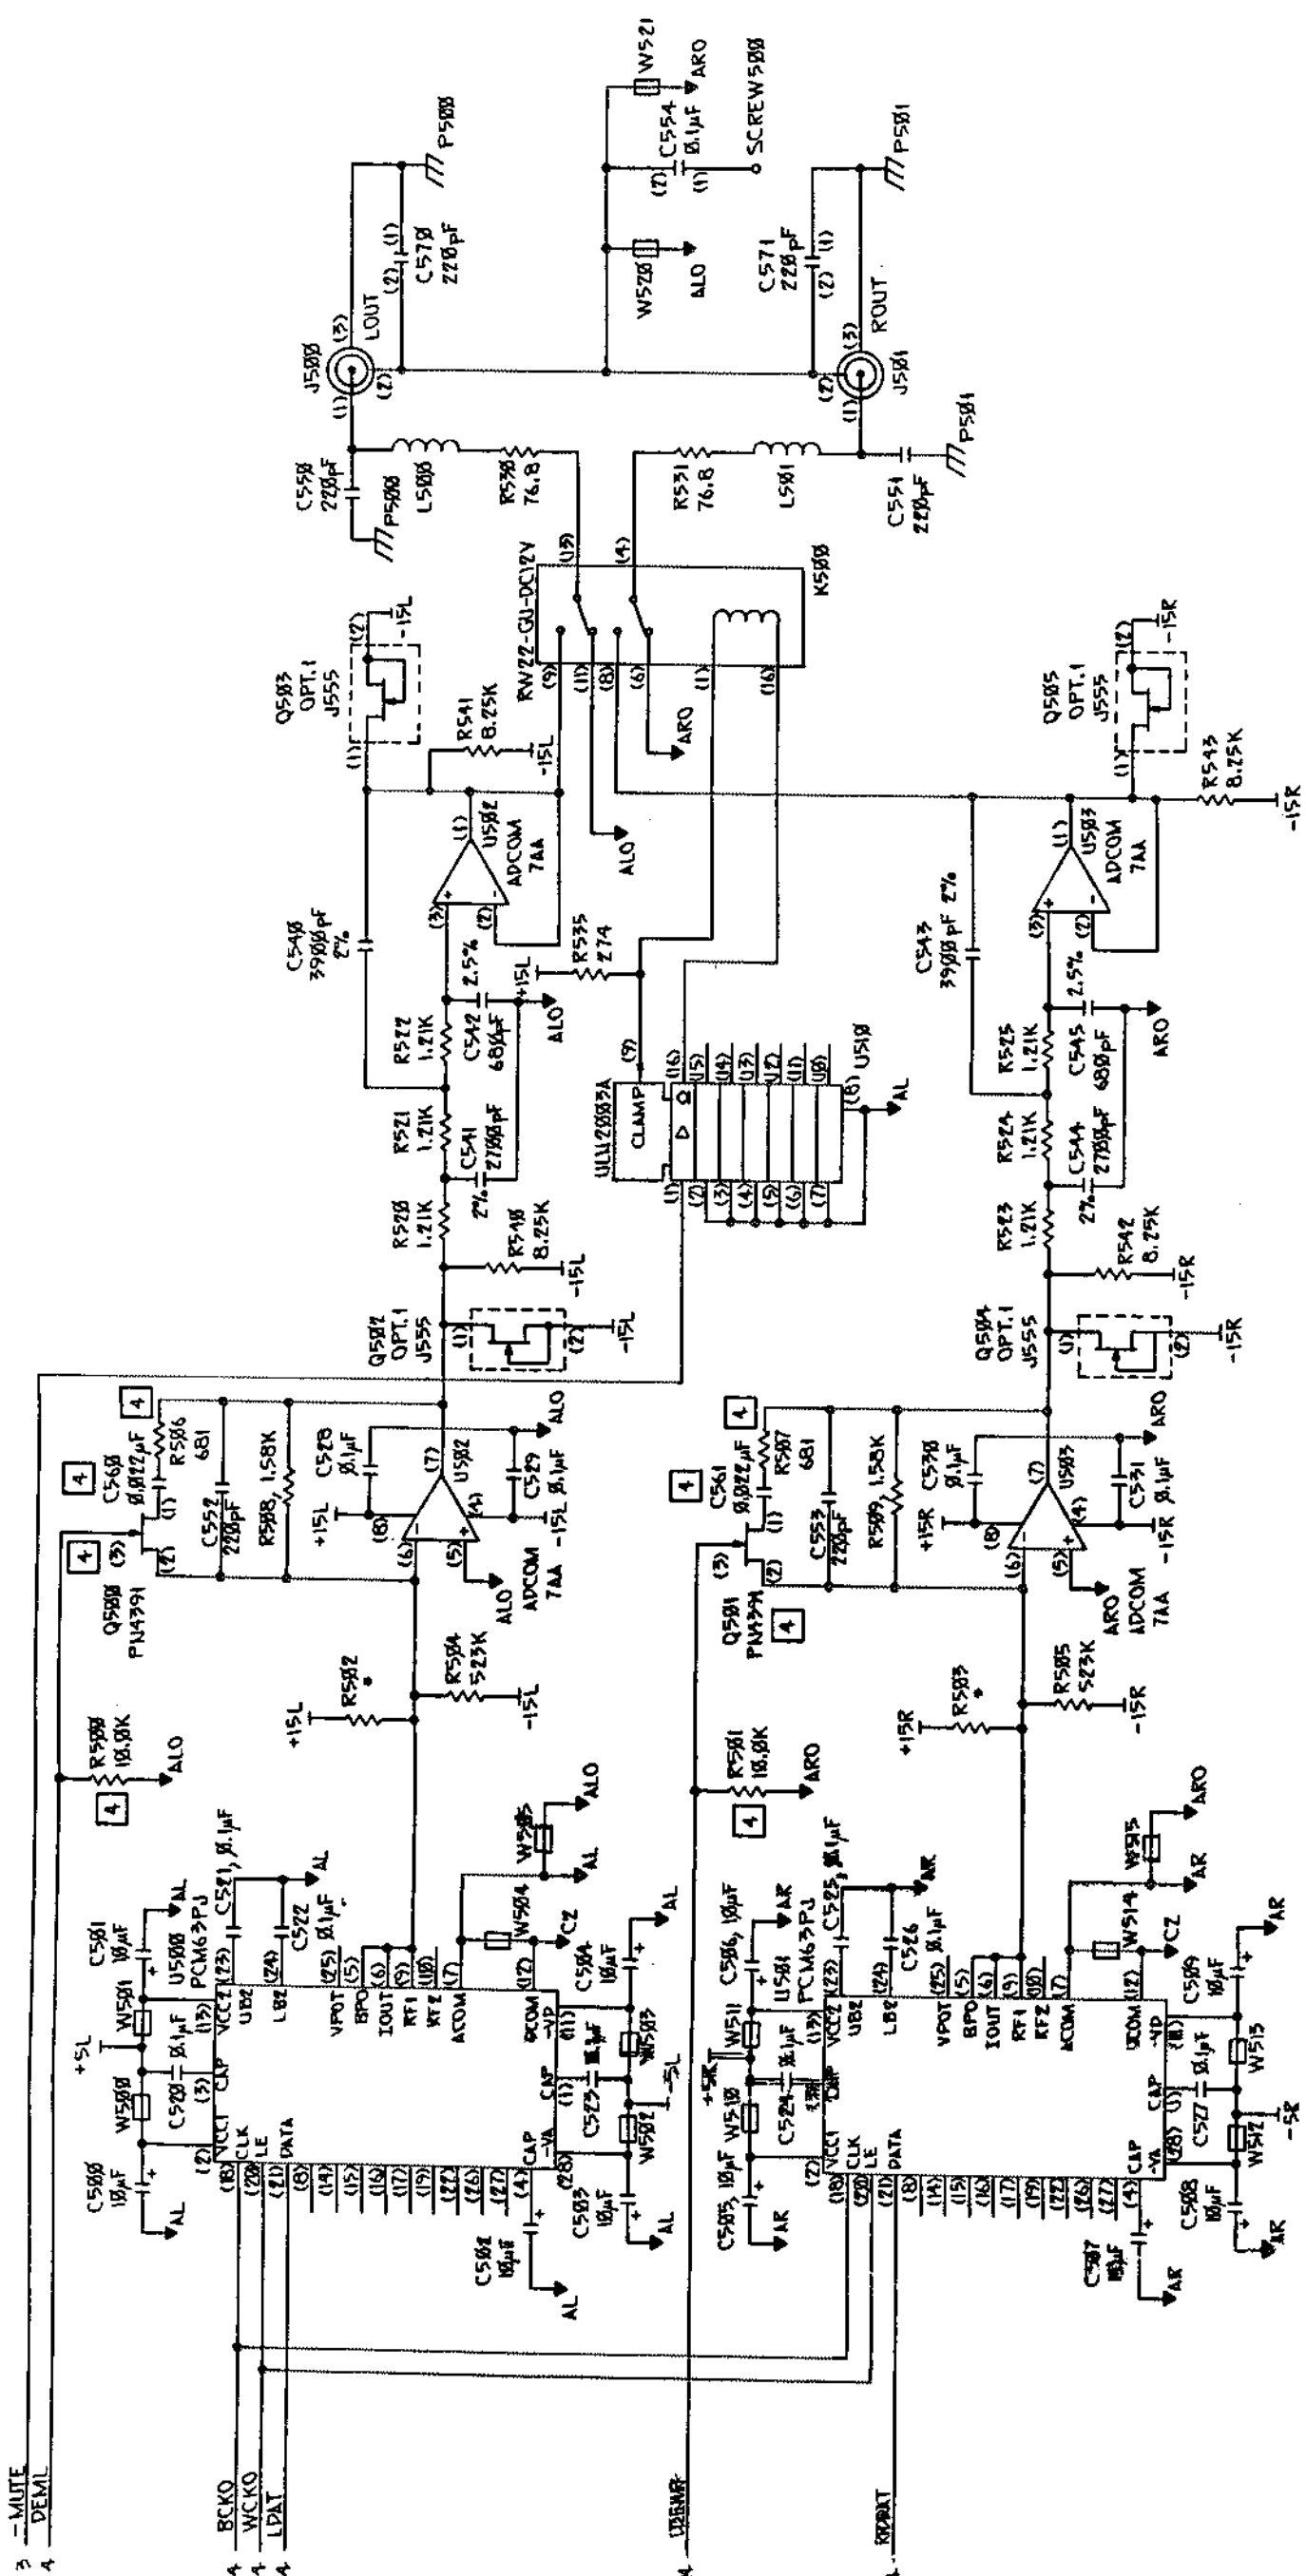

ECO NO.	REV.	DATE	DRAWN	CHECKED	RELEASED	USED ON
	1	9/26/79	AKTER			
	3	7/21/99				
49	4	7/15/99				
59	5	10/98				
63	6	8/98				
	7	11/98				

ULTRANALOG, INC.
ADDRESS: THE ANALOG ATL.

TITLE
OMICRON ANALOG OUTPUT

DRAWING NO. OMICRON/D5CH
SHEET 5 OF 5