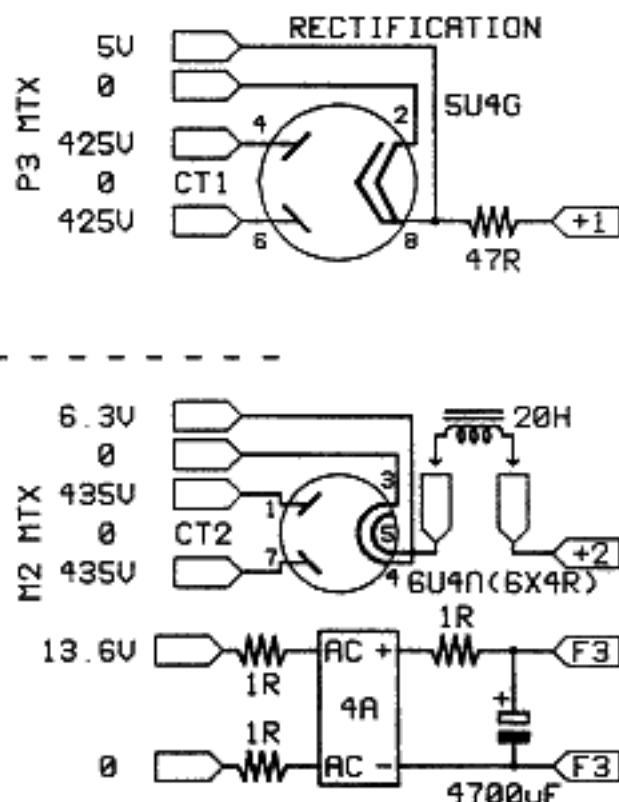

RCA INPUT AND VOLUME

LINESTAGE

300B POWER-AMPLIFIER

HT SMOOTHING

TITLE: P3 STEREO
NO: P3U2
ISSUE: 03

DRAWN: CLAUD MØLGAARD
DATE: 31.01.1995
OK:

AUDIONOTE