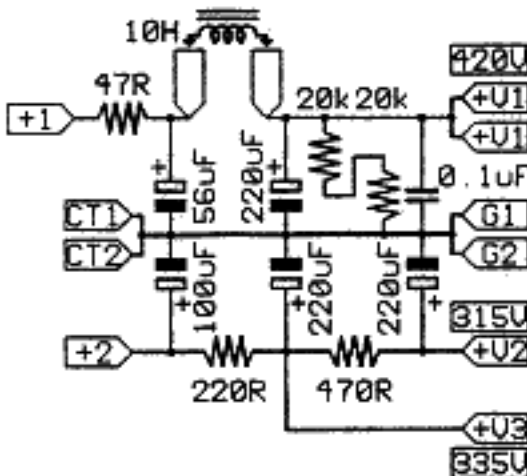

RCA INPUT AND VOLUME

LINESTAGE

300B POWER-AMPLIFIER

HT SMOOTHING

TITLE: P3 STEREO
NO: P3U2
ISSUE: 03

DRAWN: CLAUD MØLGAARD
DATE: 31.01.1995
OK:

AUDIONOTE