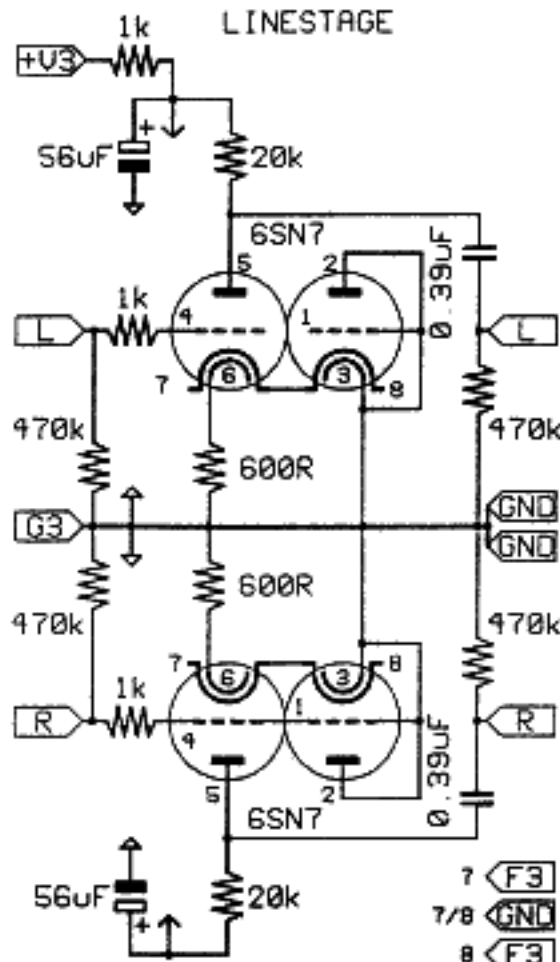

RCA INPUT AND VOLUME

LINESTAGE

300B POWER-AMPLIFIER

HT SMOOTHING

TITLE: P3 STEREO
NO: P3U2
ISSUE: 03

DRAWN: CLAUD MØLGAARD
DATE: 31.01.1995
OK:

AUDIONOTE