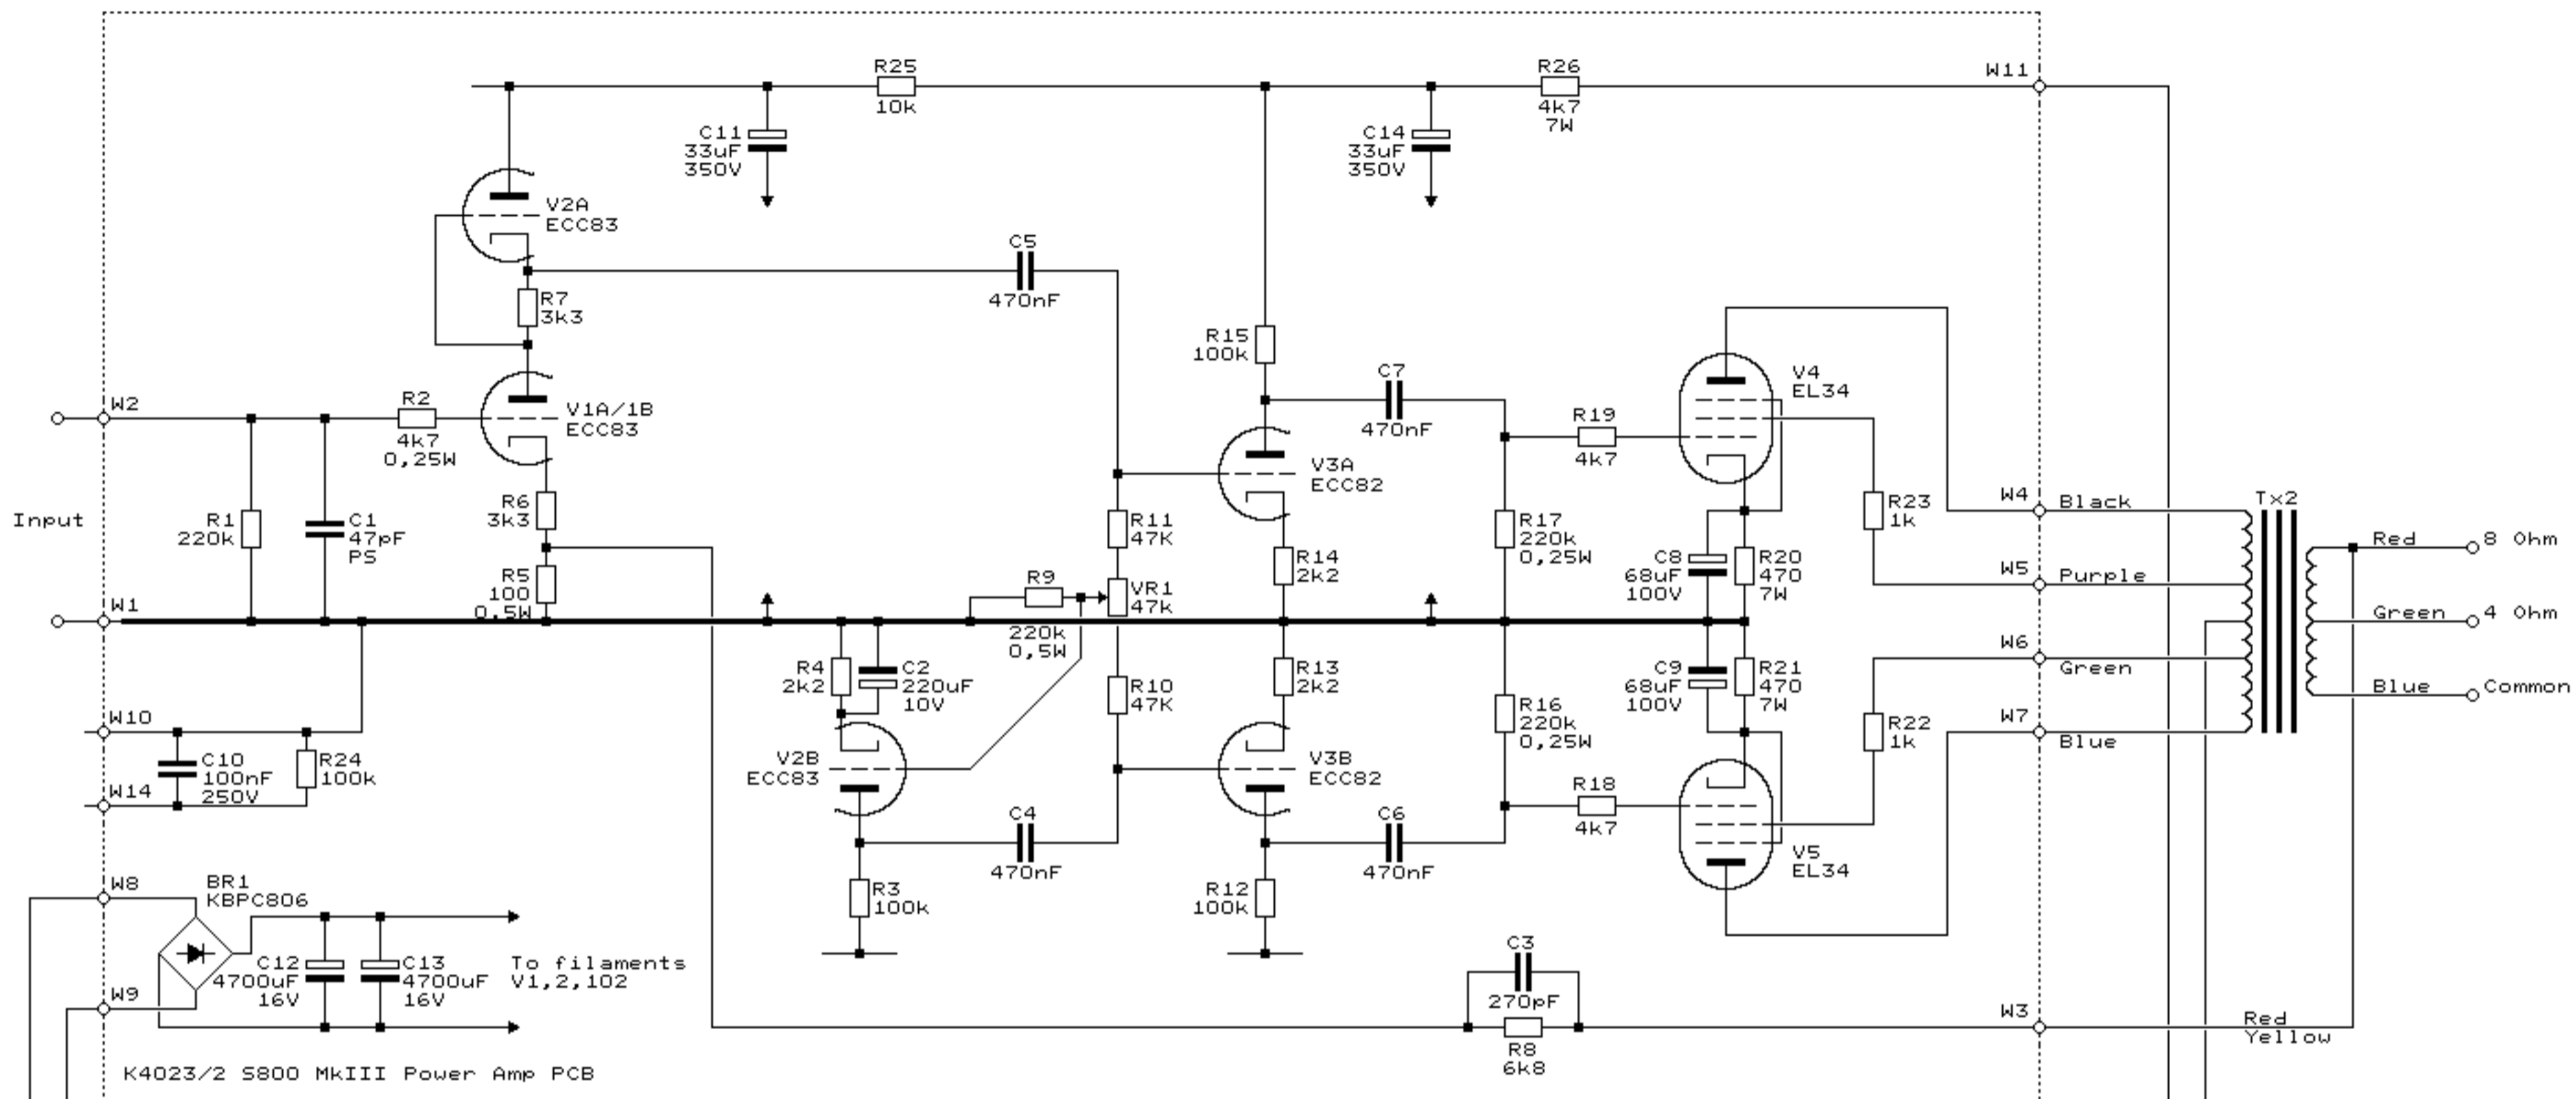

Left Channel shown

C4, C5, C6 & C7 = ERO MKT1822  
 Cx, Cy = BHC Aerovox ALS20A

Dr.Tube www.DrTube.com	
Title Audio Innovations, Series 800 MkIII	
Size A3	Document Number REV 0.0
Date: January 11, 2001	Sheet 1 of 1