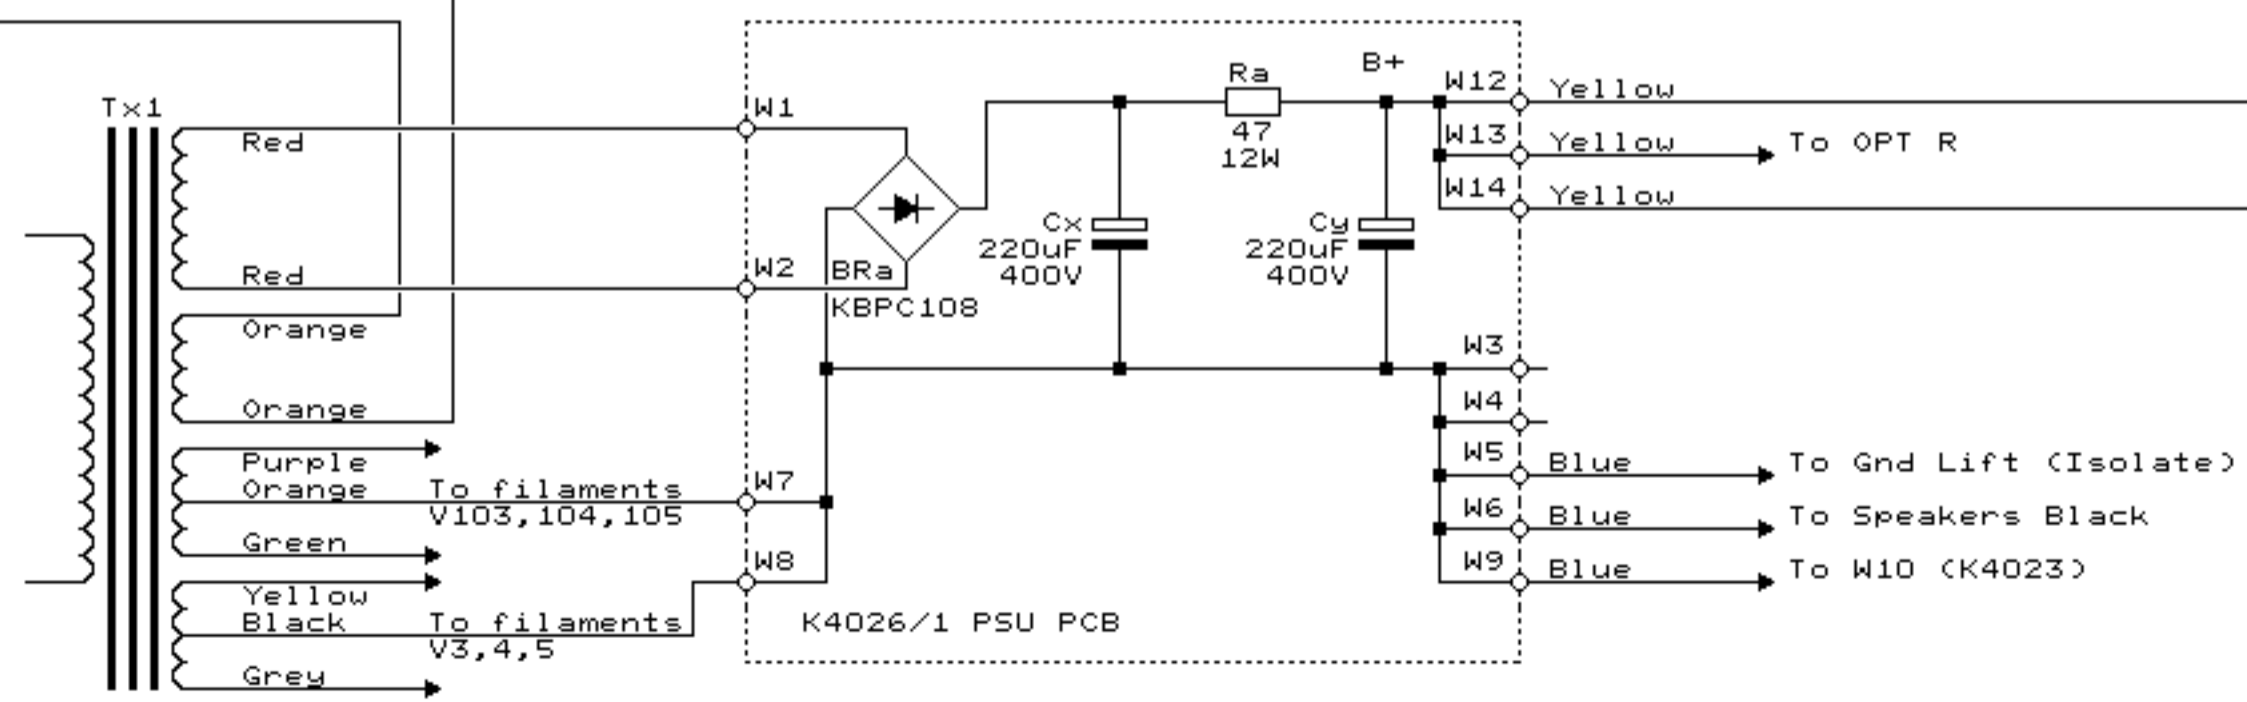

Left Channel shown

C4, C5, C6 & C7 = ERO MKT1822  
 Cx, Cy = BHC Aerovox ALS20A

Dr.Tube www.DrTube.com	
Title Audio Innovations, Series 800 MkIII	
Size A3	Document Number REV 0.0
Date: January 11, 2001	Sheet 1 of 1