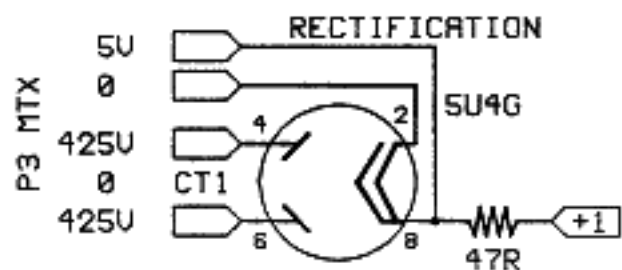

RCA INPUT AND VOLUME

LINESTAGE

300B POWER-AMPLIFIER

HT SMOOTHING

TITLE: P3 STEREO
NO: P3U2
ISSUE: 03

DRAWN: CLAUD MØLGAARD
DATE: 31.01.1995
OK:

AUDIONOTE