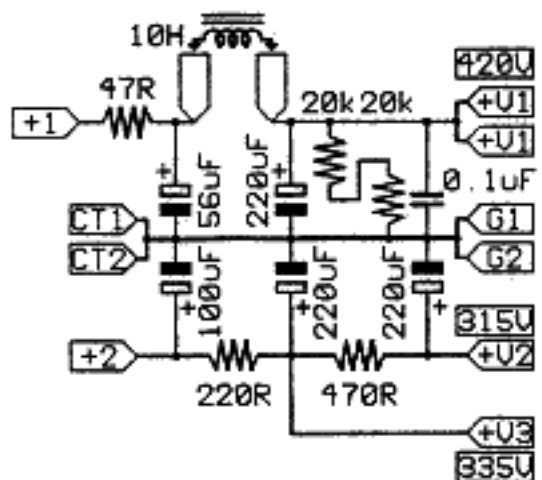

RCA INPUT AND VOLUME

LINESTAGE

300B POWER-AMPLIFIER

HT SMOOTHING

TITLE: P3 STEREO
NO: P3U2
ISSUE: 03

DRAWN: CLAUD MØLGAARD
DATE: 31.01.1995
OK:

AUDIONOTE