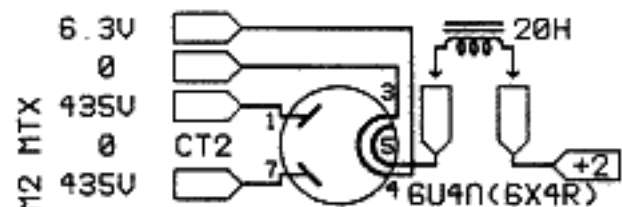

RCA INPUT AND VOLUME

LINESTAGE

300B POWER-AMPLIFIER

HT SMOOTHING

TITLE: P3 STEREO
NO: P3U2
ISSUE: 03

DRAWN: CLAUD MØLGAARD
DATE: 31.01.1995
OK:

AUDIONOTE