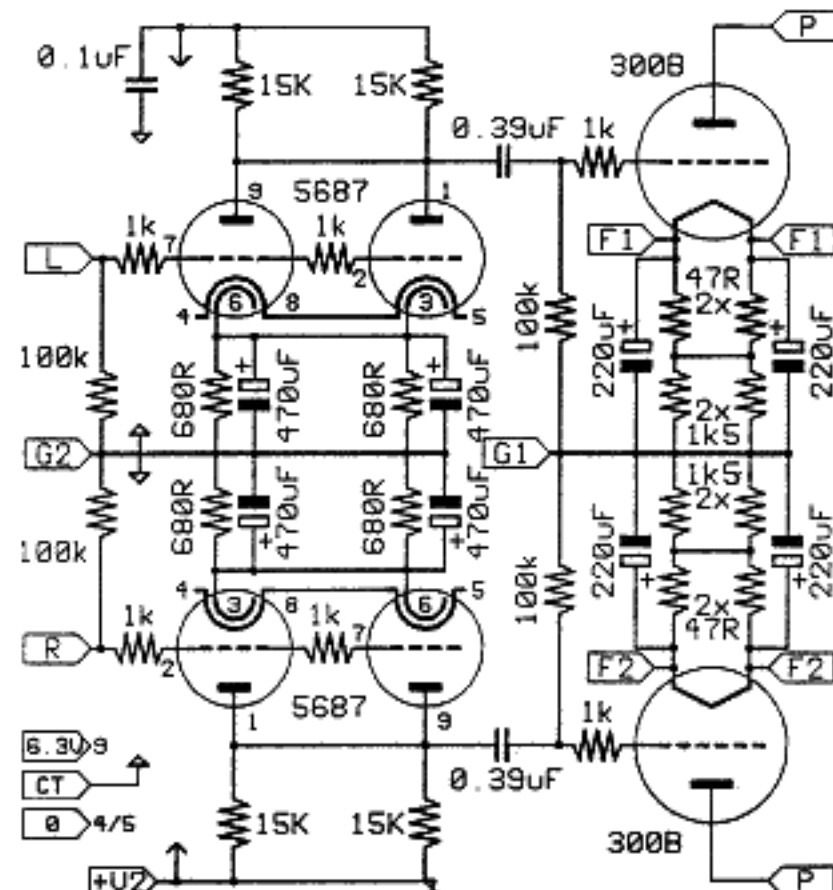

RCA INPUT AND VOLUME

LINESTAGE

300B POWER-AMPLIFIER

HT SMOOTHING

TITLE: P3 STEREO
NO: P3U2
ISSUE: 03

DRAWN: CLAUD MØLGAARD
DATE: 31.01.1995
OK:

AUDIONOTE