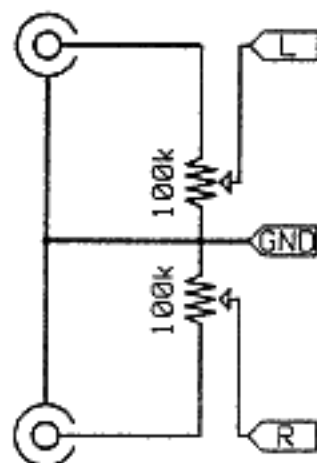

RCA INPUT AND VOLUME

LINESTAGE

300B POWER-AMPLIFIER

HT SMOOTHING

TITLE: P3 STEREO
NO: P3U2
ISSUE: 03

DRAWN: CLAUD MØLGAARD
DATE: 31.01.1995
OK:

AUDIONOTE