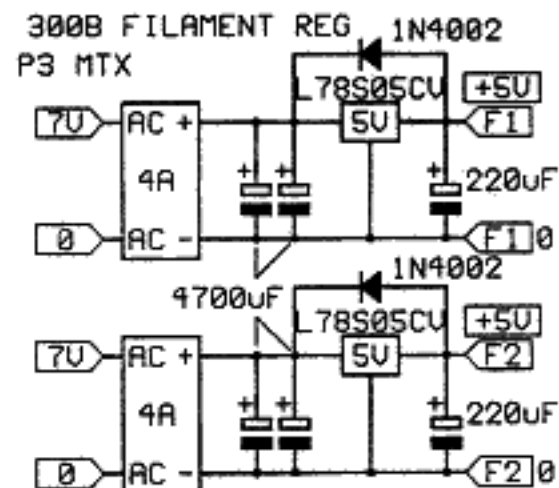

RCA INPUT AND VOLUME

LINESTAGE

300B POWER-AMPLIFIER

HT SMOOTHING

TITLE: P3 STEREO
NO: P3U2
ISSUE: 03

DRAWN: CLAUD MØLGAARD
DATE: 31.01.1995
OK:

AUDIONOTE