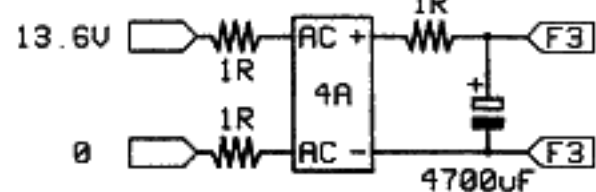

RCA INPUT AND VOLUME

LINESTAGE

300B POWER-AMPLIFIER

HT SMOOTHING

TITLE: P3 STEREO
NO: P3U2
ISSUE: 03

DRAWN: CLAUD MØLGAARD
DATE: 31.01.1995
OK:

AUDIONOTE