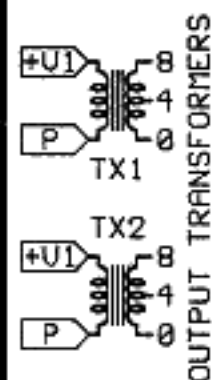

RCA INPUT AND VOLUME

LINESTAGE

300B POWER-AMPLIFIER

HT SMOOTHING

TITLE: P3 STEREO
NO: P3U2
ISSUE: 03

DRAWN: CLAUD MØLGAARD
DATE: 31.01.1995
OK:

AUDIONOTE