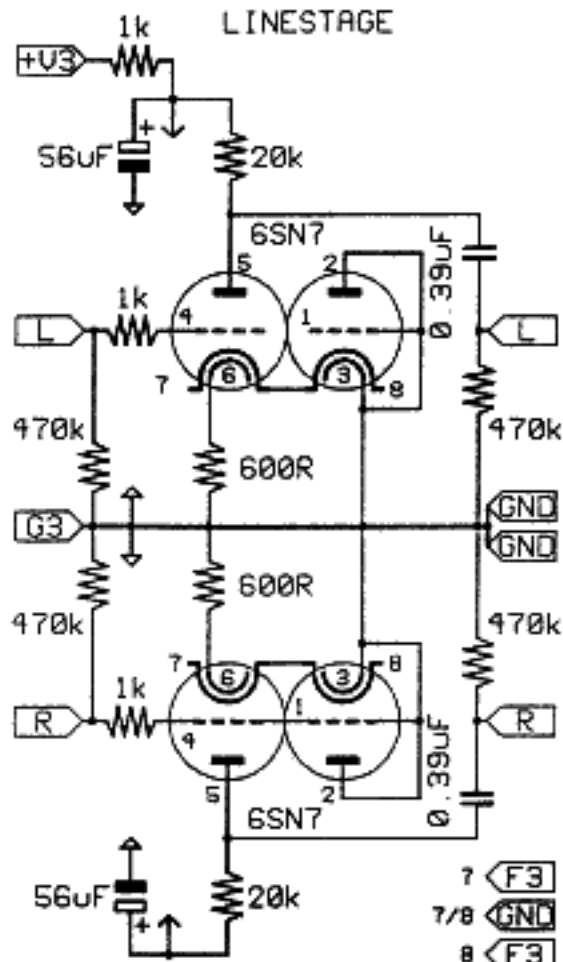

RCA INPUT AND VOLUME

LINESTAGE

300B POWER-AMPLIFIER

HT SMOOTHING

TITLE: P3 STEREO
NO: P3U2
ISSUE: 03

DRAWN: CLAUD MØLGAARD
DATE: 31.01.1995
OK:

AUDIONOTE