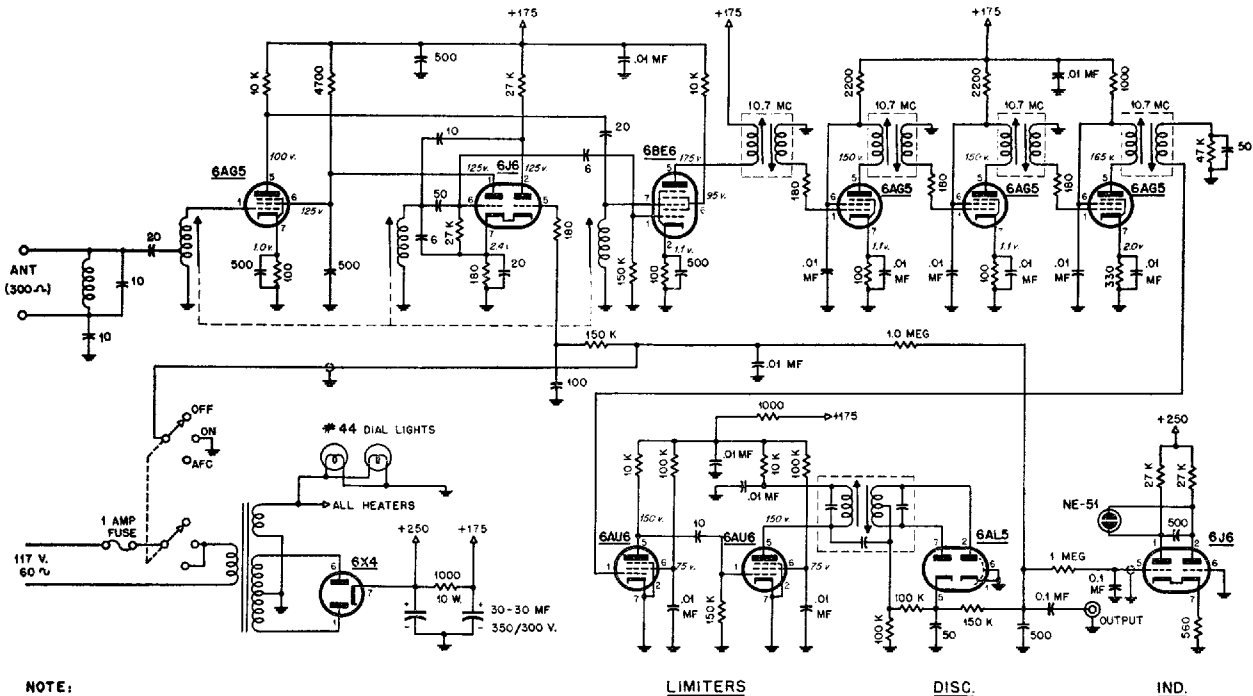

R-F

OSC-AFC

MIXER

I-F

I-F

I-F

NOTE:

ALL VOLTAGES ARE D.C. TO CHASSIS;
20,000 OHM VOLT/METER, NO SIGNAL INPUT.

ALL CAPACITANCE VALUES IN MMF UNLESS
OTHERWISE INDICATED

SONO-CRAFT FM TUNER

ASC-2