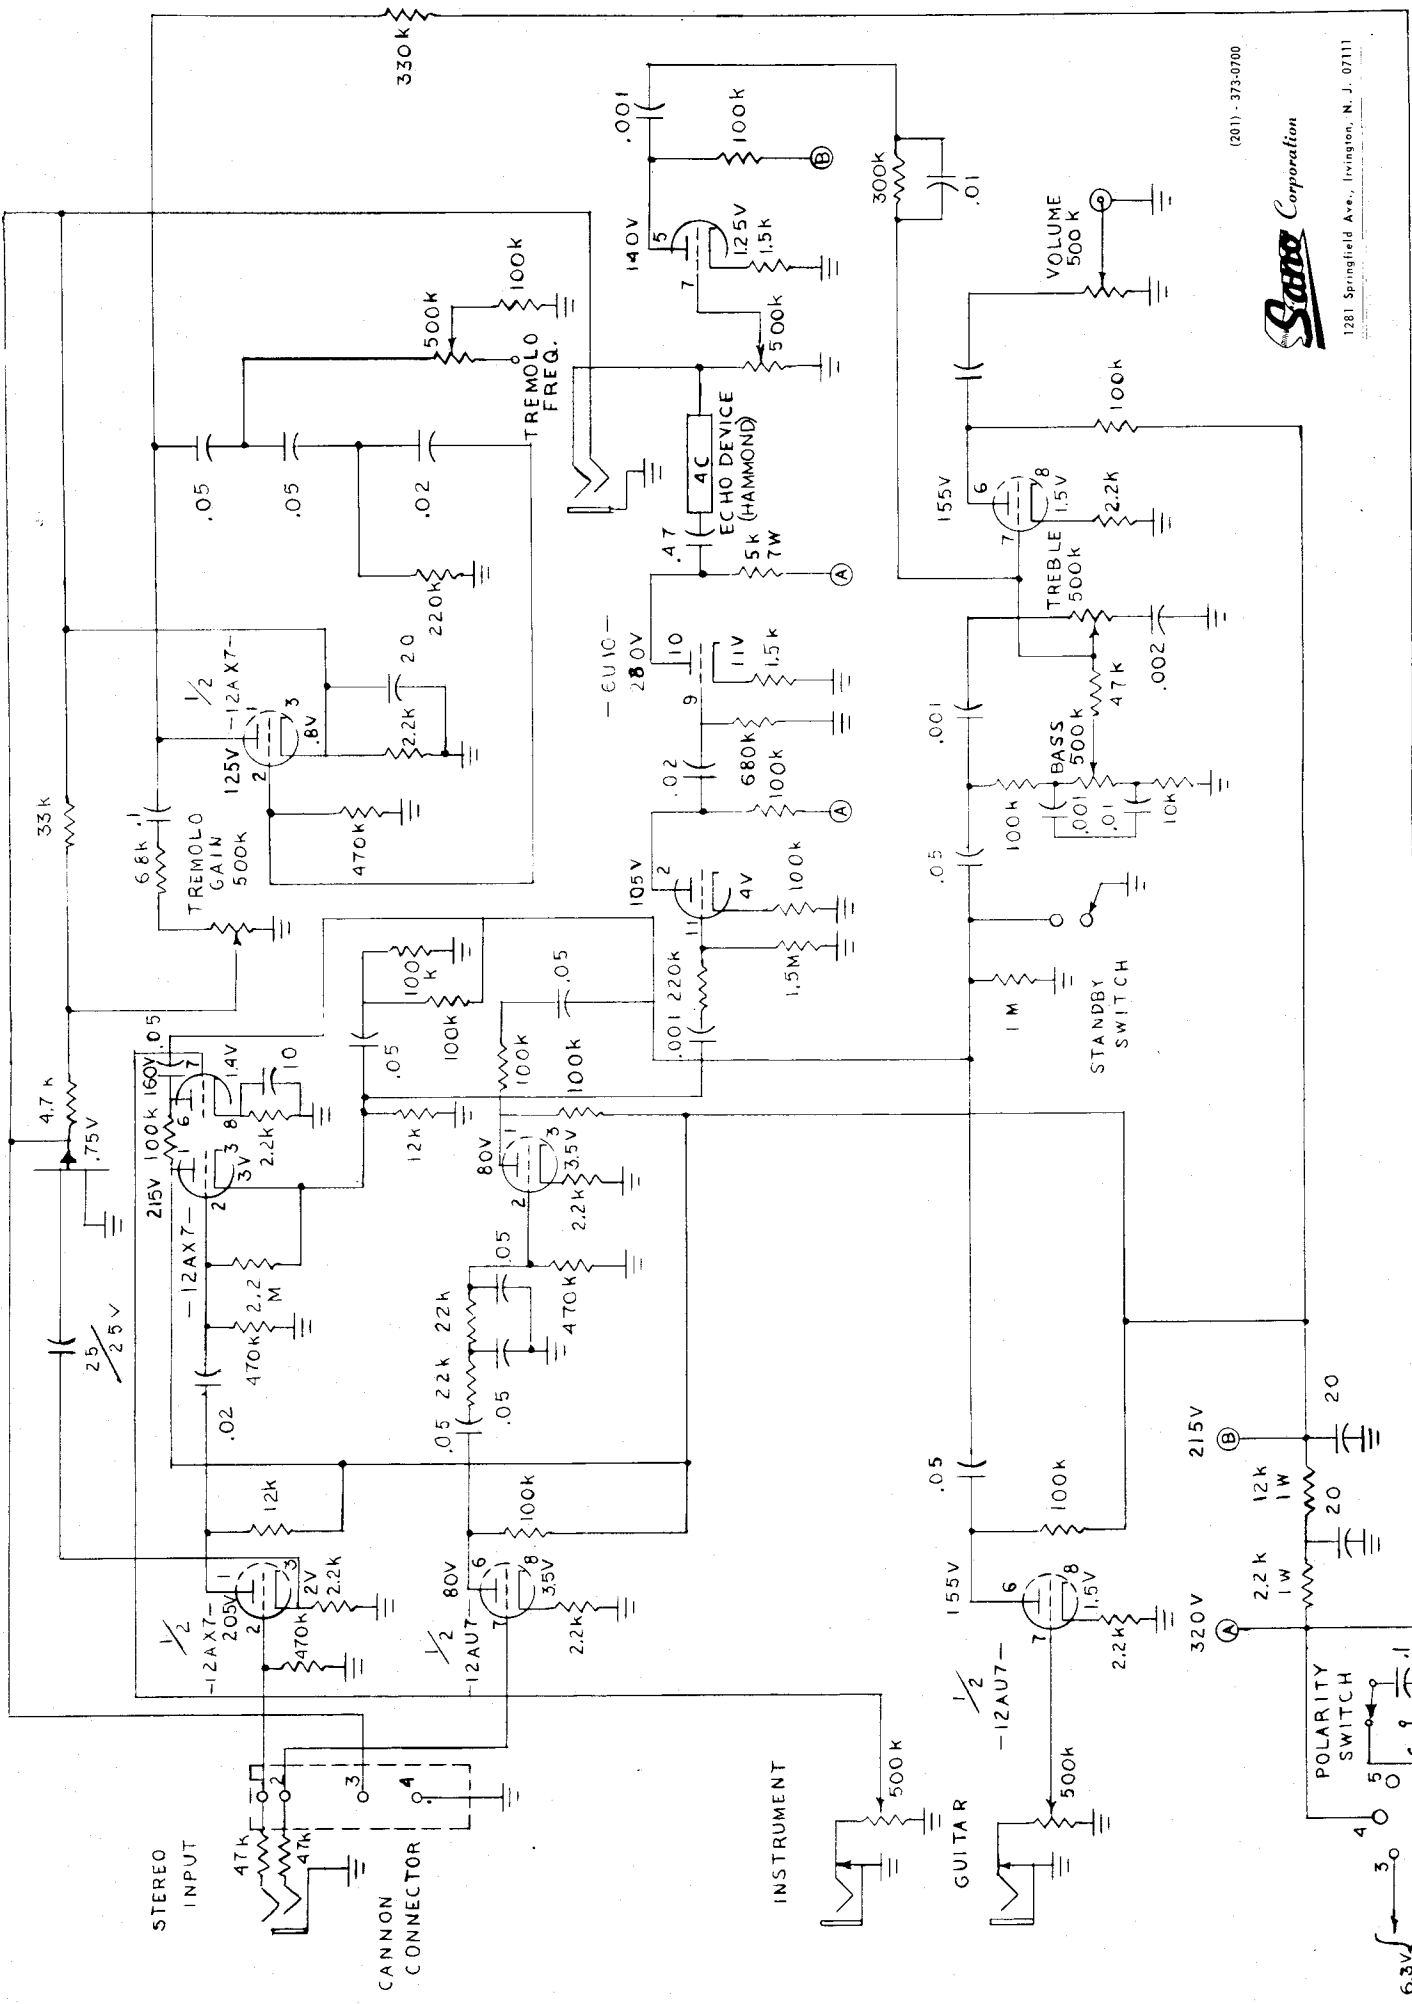

*Sano*  
**POWER AMPLIFIER**  
MODELS 30W  
50W  
30W A  
50W R

— 2N2497 —

(201) - 373-0700

1281 Springfield Ave., Irvington, N. J. 07111

MODEL NO. 50WRT & 30WRT

# Sano PREAMPLIFIER

TUBE LOCATION