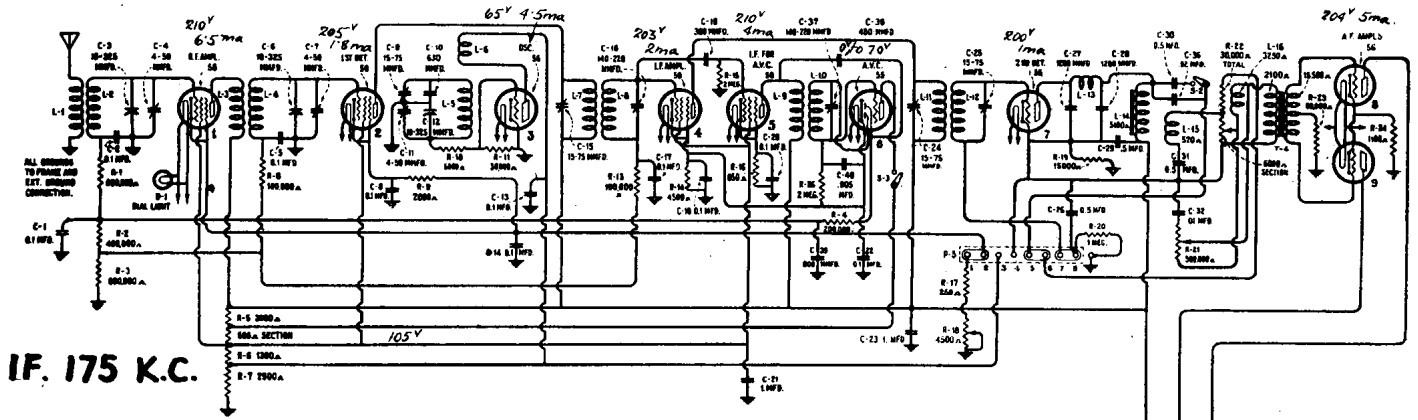

# Model R22<sup>A</sup> 1932-33

NOTE- CIRCUIT OF R-22 SAME AS RAE 84 BUT DOES NOT INCLUDE PHONO PORTION.

IF. 175 K.C.

FRONT OF CHASSIS

# Model-RAE-84 1932-33 IF.175 K.C.

DATA SHEET

-Courtesy Victor Talking Machine Co. Limited.

Printed in Canada

# VICTOR-12