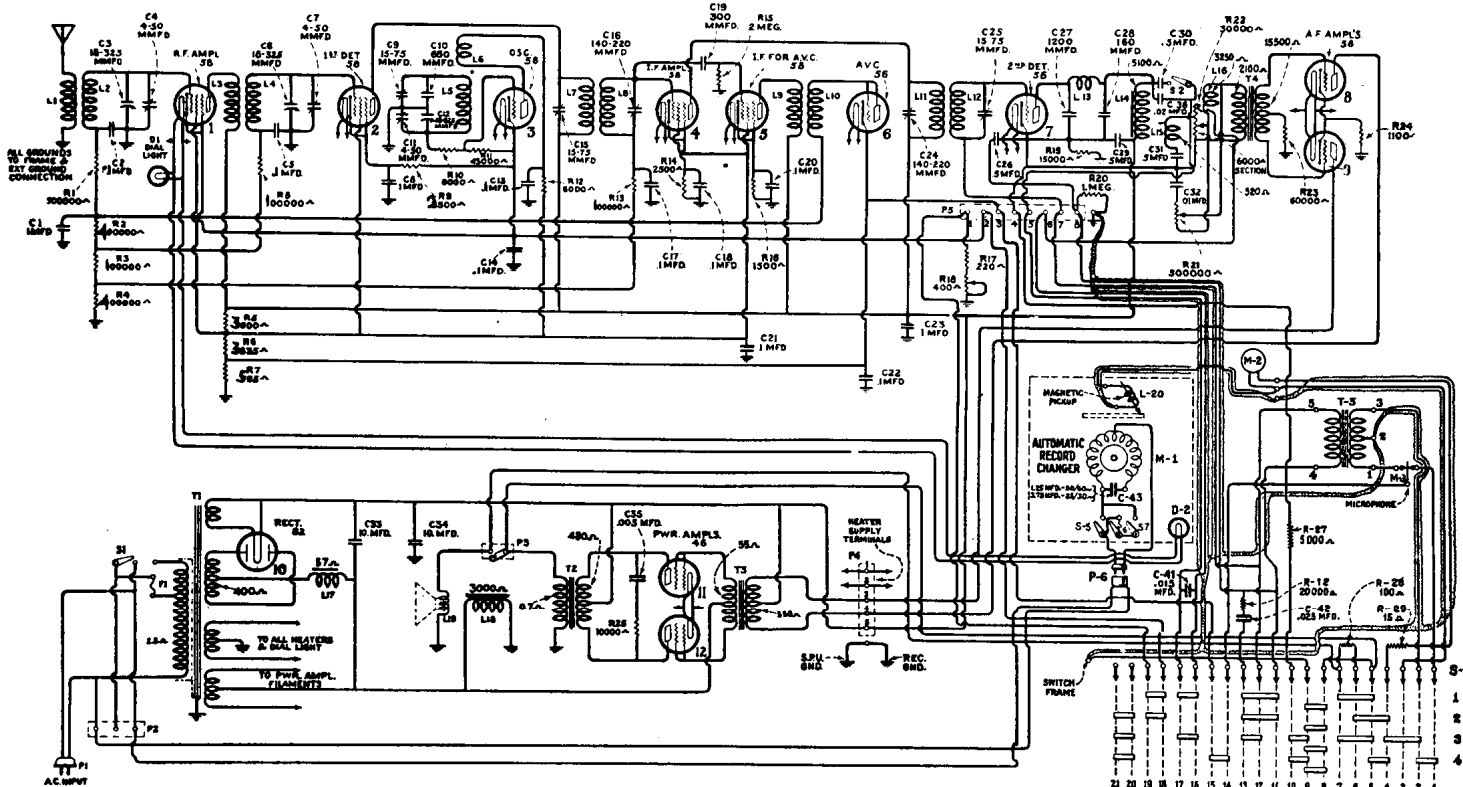

# Model R22<sup>A</sup> 1932-33

NOTE- CIRCUIT OF R-22 SAME AS RAE 84 BUT DOES NOT INCLUDE PHONO PORTION.

IF. 175 K.C.

FRONT OF CHASSIS

# Model-RAE-84 1932-33 IF.175 K.C.

DATA SHEET

-Courtesy Victor Talking Machine Co. Limited.

Printed in Canada

# VICTOR-12