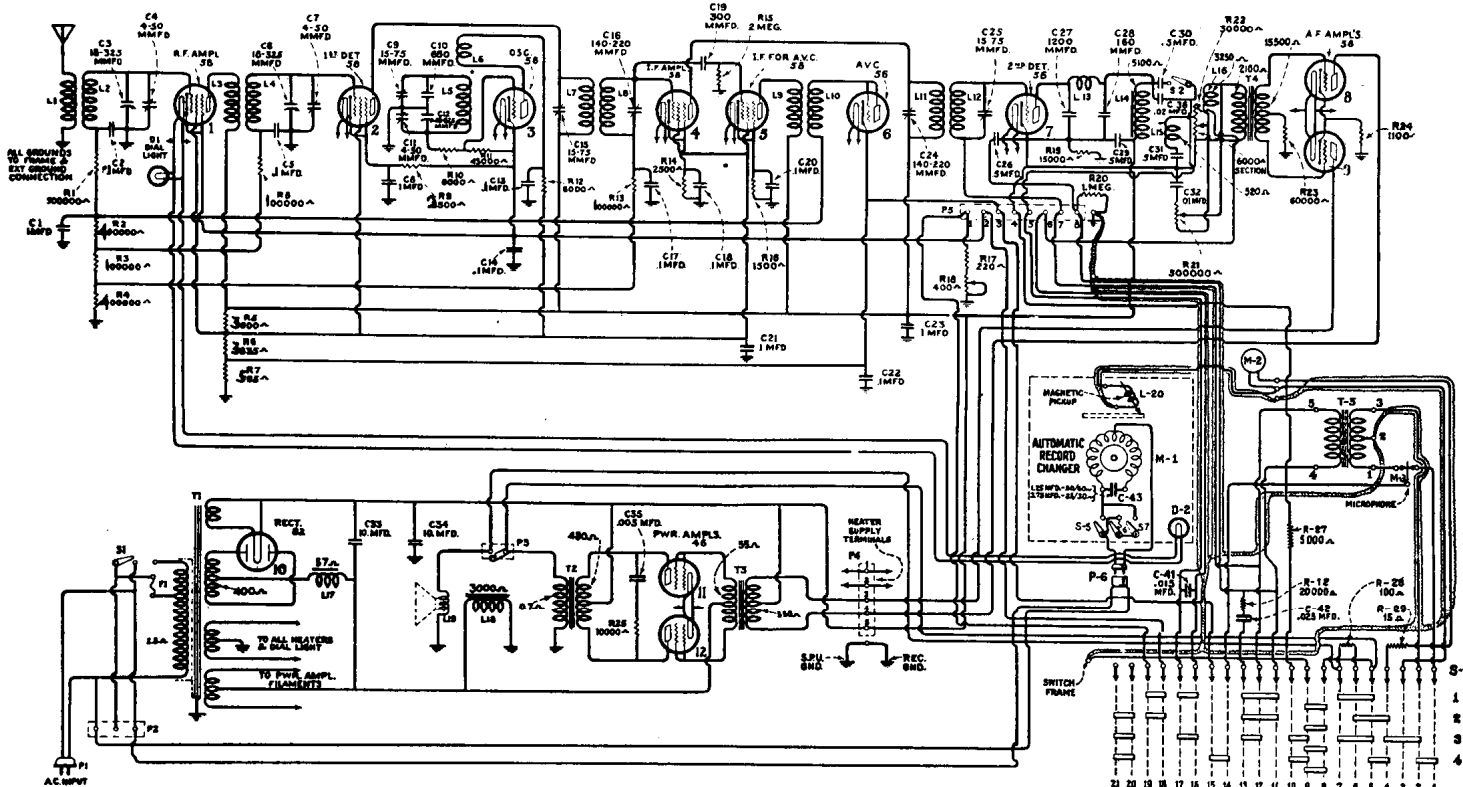

Model R22^A 1932-33

NOTE- CIRCUIT OF R-22 SAME AS RAE 84 BUT DOES NOT INCLUDE PHONO PORTION.

IF. 175 K.C.

FRONT OF CHASSIS

Model-RAE-84 1932-33 IF.175 K.C.

DATA SHEET

-Courtesy Victor Talking Machine Co. Limited.

Printed in Canada

VICTOR-12