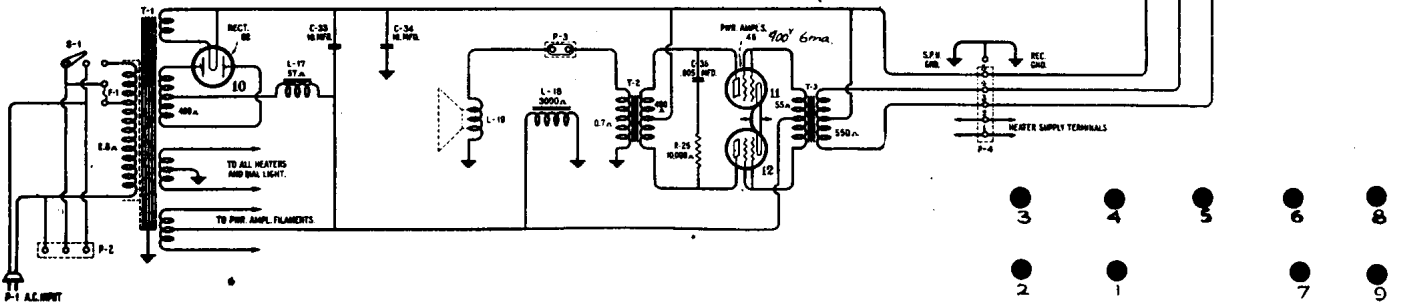

Model R22^A 1932-33

NOTE- CIRCUIT OF R-22 SAME AS RAE 84 BUT DOES NOT INCLUDE PHONO PORTION.

IF. 175 K.C.

FRONT OF CHASSIS

Model-RAE-84 1932-33 IF.175 K.C.

DATA SHEET

-Courtesy Victor Talking Machine Co. Limited.