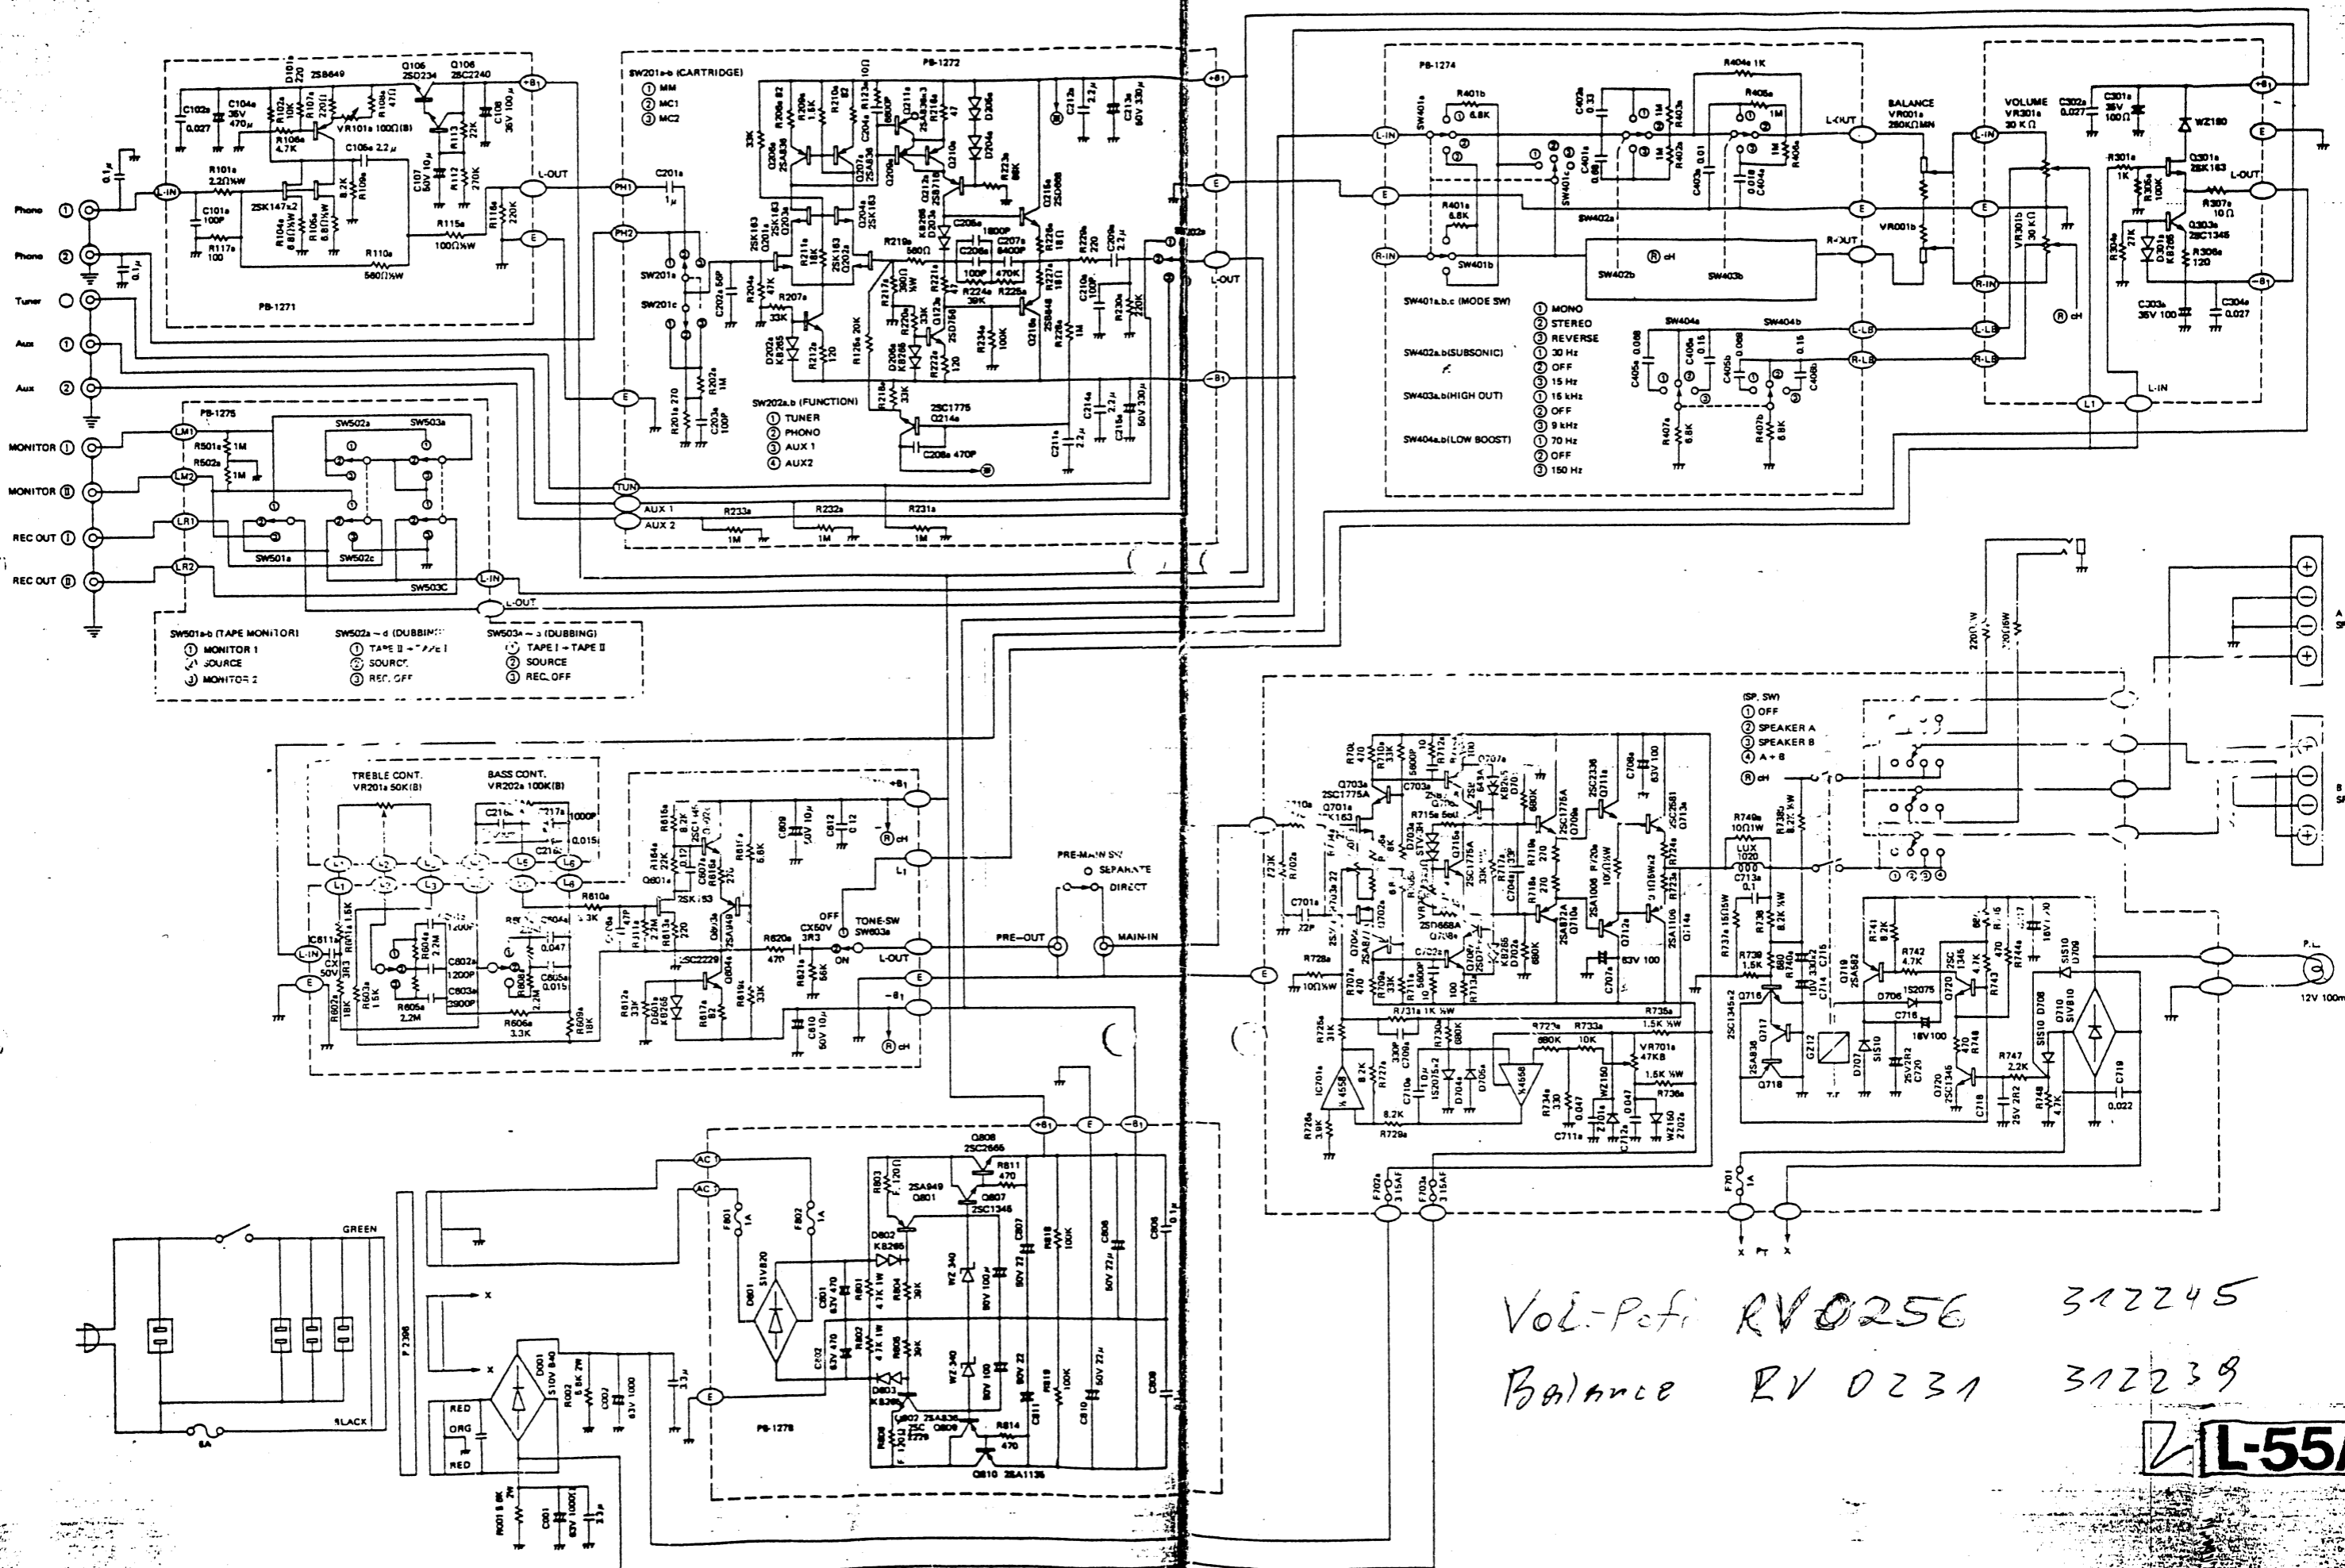

# **SERVICE MANUAL**

**LUXMAN**

Exploded View Parts List  
Model : L-55A

Symbol No.	Stock No.	Description	Q'ty
1	WB1070	Wooden Case (E,J)	1
	WB1089	Wooden Case (A)	1
	WB1005A	Ventilation (A)	4
	WN1018	Foot	4
2	YCG38A25	Screw, M3.8x25	4
	YAA40A25	Screw, M4x25	8
3	UR1125	Bkt.	8
4	AS0002	Socket, Din	1
	UC1141	Rear, Panel (L-55A)(J,U)	1
	UC1142	Rear, Panel (L-55A)(S)	1
	UC1143	Rear, Panel (L-55A)(E,A)	1
	UC1136	Rear, Panel (L-58A)(J,U)	1
	UC1137	Rear, Panel (L-58A)(S)	1
	UC1138	Rear, Panel (L-58A)(E,A)	1
	8	AG0110	Terminal, GND
9	AC0010	AC Outlet (A,E)	4
	AC0051	AC Outlet (U,J)	4
10	AC0013	Socket, Voltage (A,E)	1
	AC0014	Plug, Voltage (A,E)	1
11	UJ1066	Cover (A,E)	1
12	BK0019	AC Cord (AZ,EZ)	1
	BK0023	AC Cord (AG)	1
	BK0029	AC Cord (AK,EK)	1
	BK0048	AC Cord (J)	1
13	BU0033	Bush, Cord (AZ,EZ)	1
	BU0039	Bush, Cord (AK,EK,AG)	1
	BU0080	Bush, Cord (J)	1
14	AT0110	Terminal, SP	2
	AT0128	Pin Jack, 2P	1
	AT0127	Pin Jack, 4P	5
	PT2387	Trans, Power (L-58A)(J)	1
	PT2426	Trans, Power (L-58A)(A,E)	1
	PT2396	Trans, Power (L-55A)(J)	1
17	PT2425	Trans, Power (L-55A)(A,E)	1
	CE1447	Cap, 63V 10,000uF (L-55A)	1
	CE1447A	Cap, 63V 10,000uF (L-55A)	1
	CE1445	Cap, 80V 10,000uF (L-58A)	1
	CE1445A	Cap, 80V 10,000uF (L-58A)	1

52 SS 0053L Cartridge Switch

Vol-Pot RV0256 312245  
 Balance RV0231 312239

L-55A