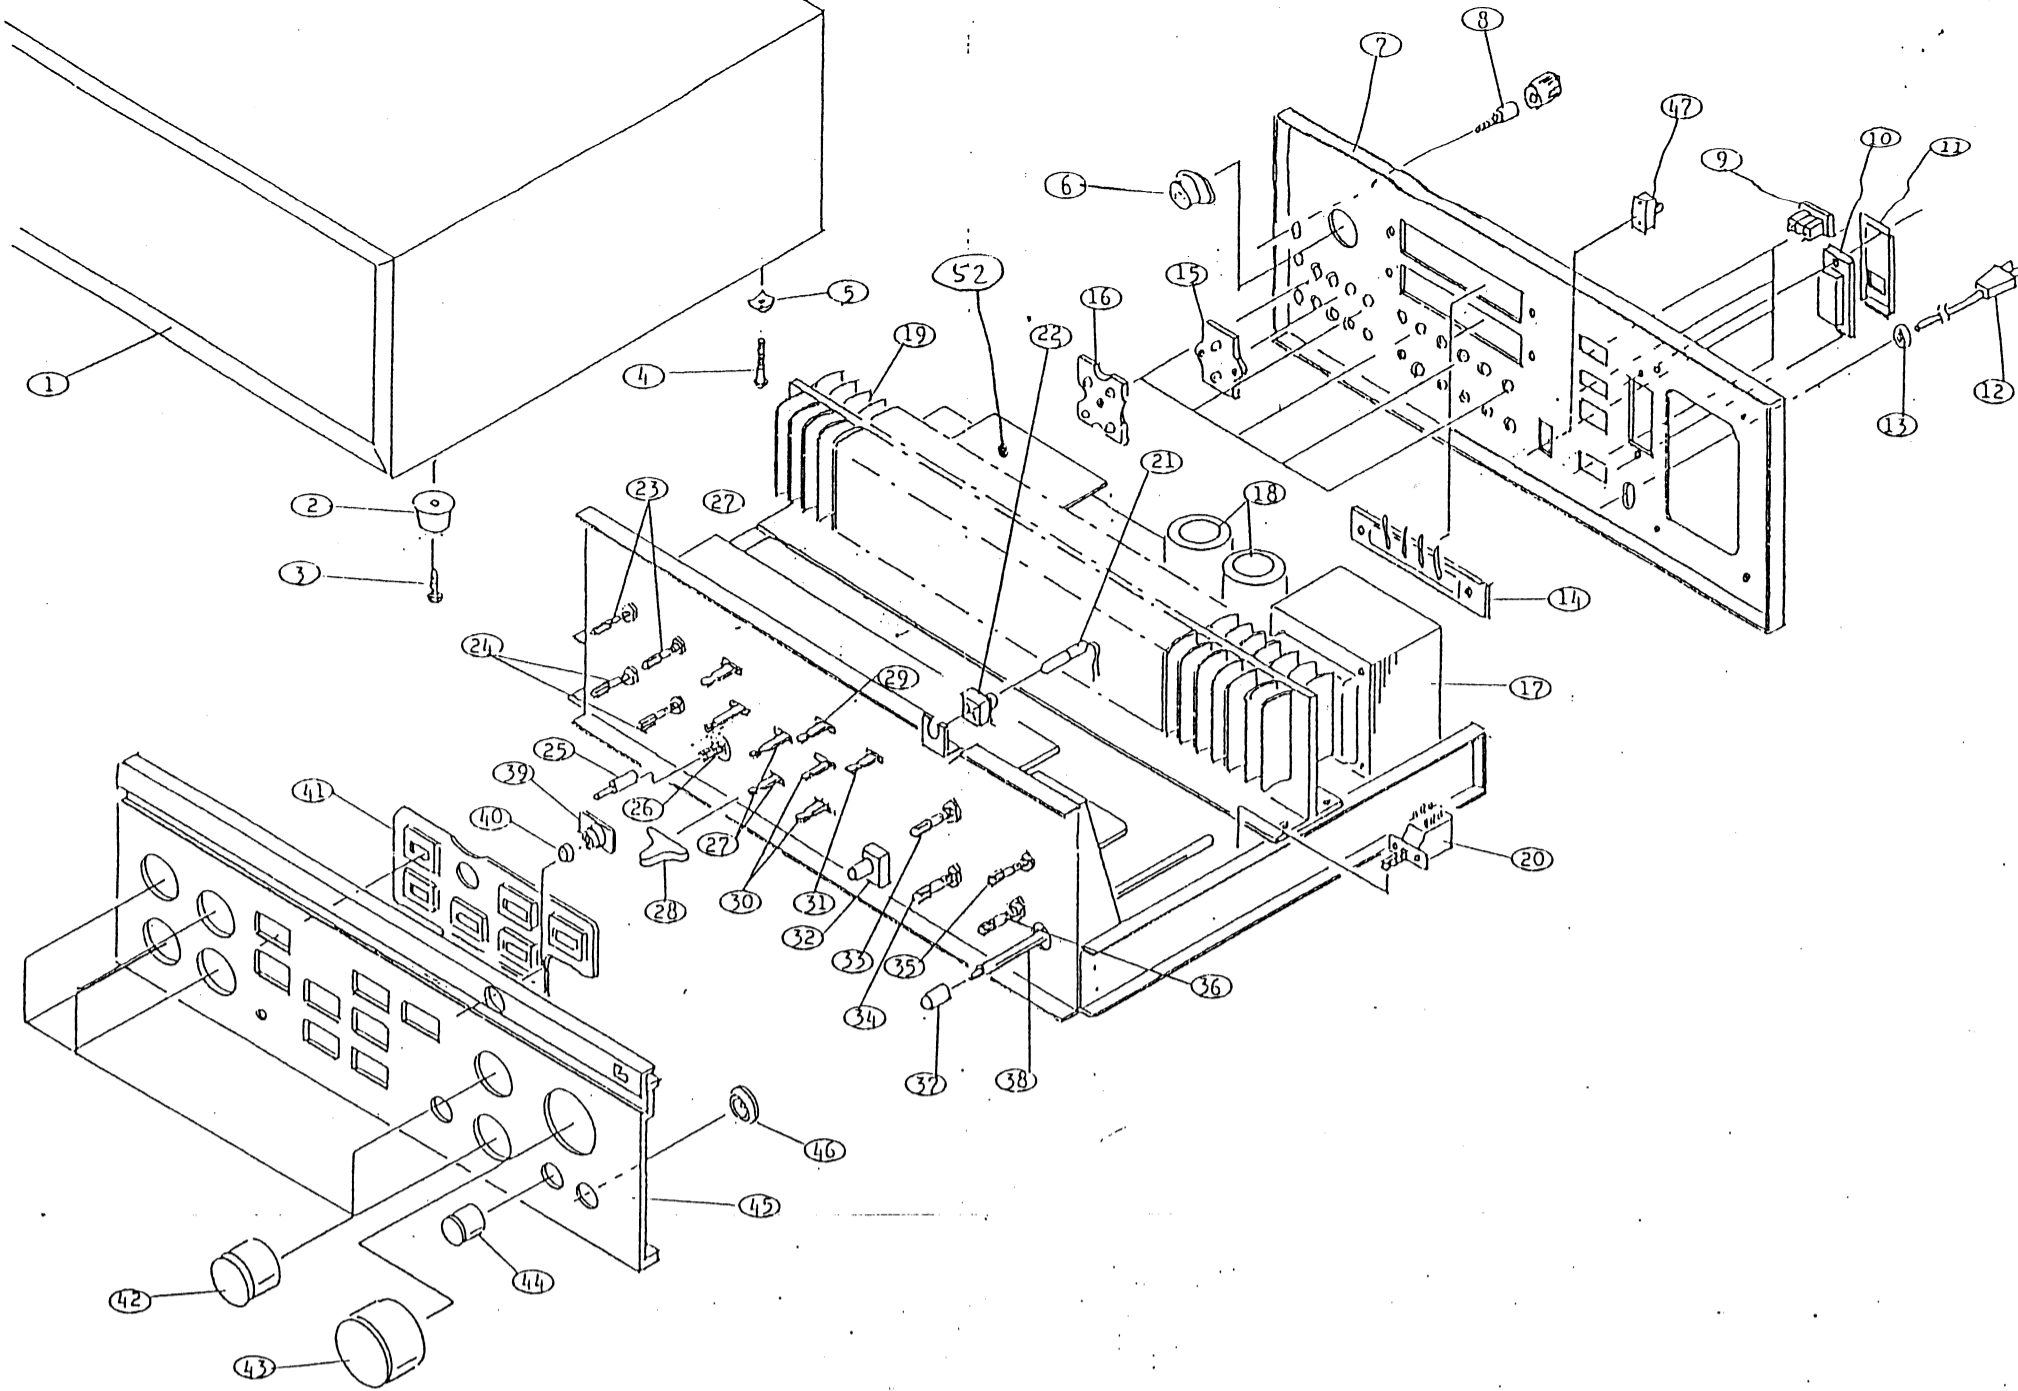

# **SERVICE MANUAL**

**LUXMAN**

Exploded View Parts List  
Model : L-55A

Symbol No.	Stock No.	Description	Q'ty
1	WB1070	Wooden Case (E,J)	1
	WB1089	Wooden Case (A)	1
	WB1005A	Ventilation (A)	4
	WN1018	Foot	4
2	YCG38A25	Screw, M3.8x25	4
	YAA40A25	Screw, M4x25	8
3	UR1125	Bkt.	8
4	AS0002	Socket, Din	1
	UC1141	Rear, Panel (L-55A)(J,U)	1
	UC1142	Rear, Panel (L-55A)(S)	1
	UC1143	Rear, Panel (L-55A)(E,A)	1
	UC1136	Rear, Panel (L-58A)(J,U)	1
	UC1137	Rear, Panel (L-58A)(S)	1
	UC1138	Rear, Panel (L-58A)(E,A)	1
	8	AG0110	Terminal, GND
9	AC0010	AC Outlet (A,E)	4
	AC0051	AC Outlet (U,J)	4
10	AC0013	Socket, Voltage (A,E)	1
	AC0014	Plug, Voltage (A,E)	1
11	UJ1066	Cover (A,E)	1
12	BK0019	AC Cord (AZ,EZ)	1
	BK0023	AC Cord (AG)	1
	BK0029	AC Cord (AK,EK)	1
	BK0048	AC Cord (J)	1
13	BU0033	Bush, Cord (AZ,EZ)	1
	BU0039	Bush, Cord (AK,EK,AG)	1
	BU0080	Bush, Cord (J)	1
14	AT0110	Terminal, SP	2
	AT0128	Pin Jack, 2P	1
	AT0127	Pin Jack, 4P	5
	PT2387	Trans, Power (L-58A)(J)	1
	PT2426	Trans, Power (L-58A)(A,E)	1
	PT2396	Trans, Power (L-55A)(J)	1
17	PT2425	Trans, Power (L-55A)(A,E)	1
	CE1447	Cap, 63V 10,000uF (L-55A)	1
	CE1447A	Cap, 63V 10,000uF (L-55A)	1
	CE1445	Cap, 80V 10,000uF (L-58A)	1
	CE1445A	Cap, 80V 10,000uF (L-58A)	1

52 SS 0053L Cartridge Switch

Vol-Pot RV0256 312245  
 Balance RV0231 312239

L-55A