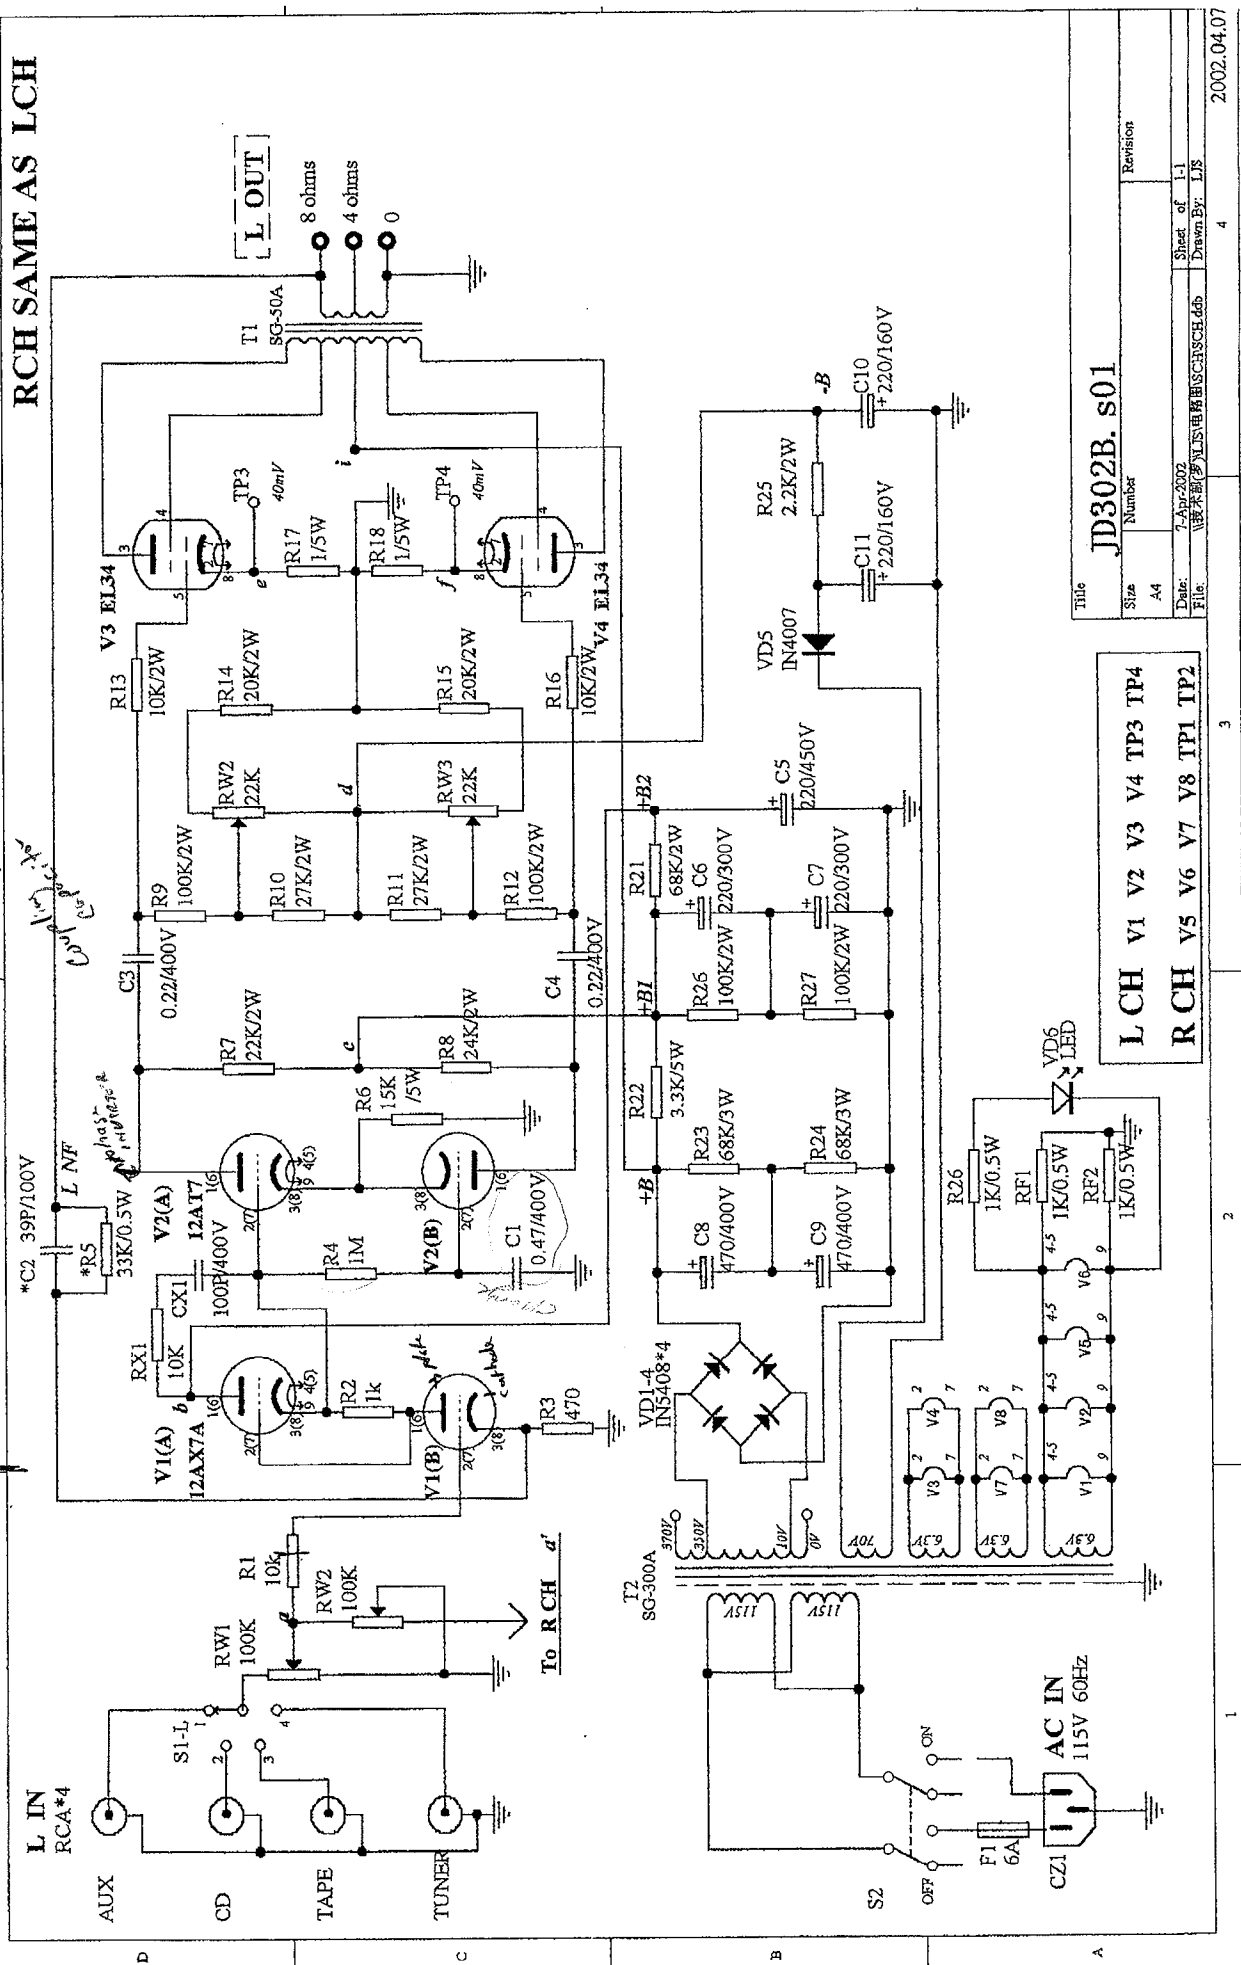

TV7-4000
12AT7
(Both sides equal)

Linear
DUT

RCH SAME AS LCH

Title: JD302B. S01
Size: A4
Number: 4

L CH V1 V2 V3 V4 TP3 TP4
R CH V5 V6 V7 V8 TP1 TP2

Revision: 1.1
Sheet of: 1.1
Date: 1/25/82
File: 108-498-0554SCH,deb
Drawn By: LIS