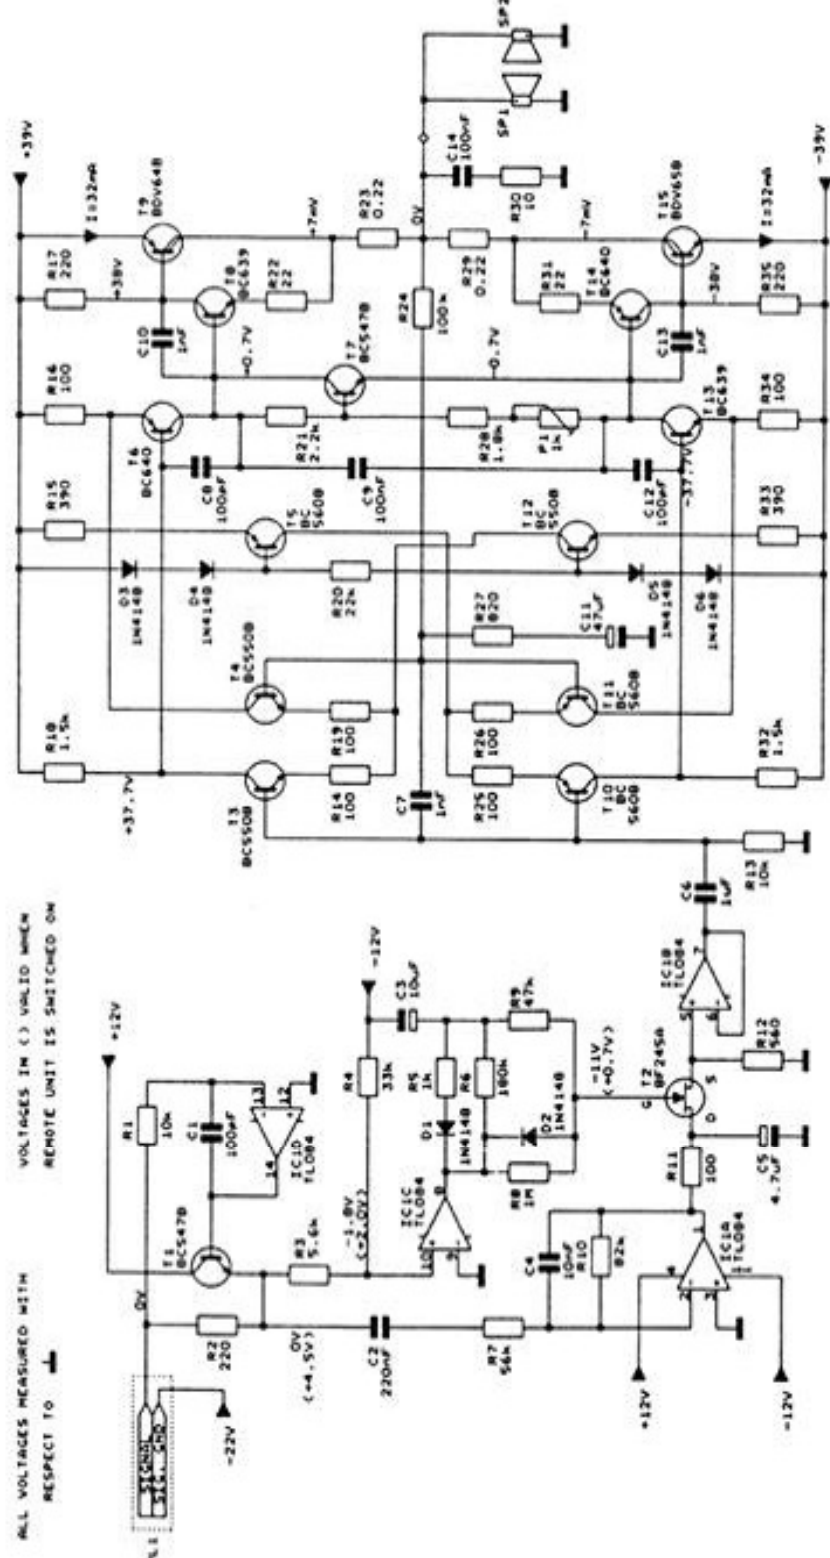

JAMO SW 600E - AMPLIFIER SCHEMATIC

ALL VOLTAGES MEASURED WITH RESPECT TO \downarrow VOLTAGES IN () VALID WHEN REMOTE UNIT IS SWITCHED ON

NOTE !
NOT EQUAL TO \perp