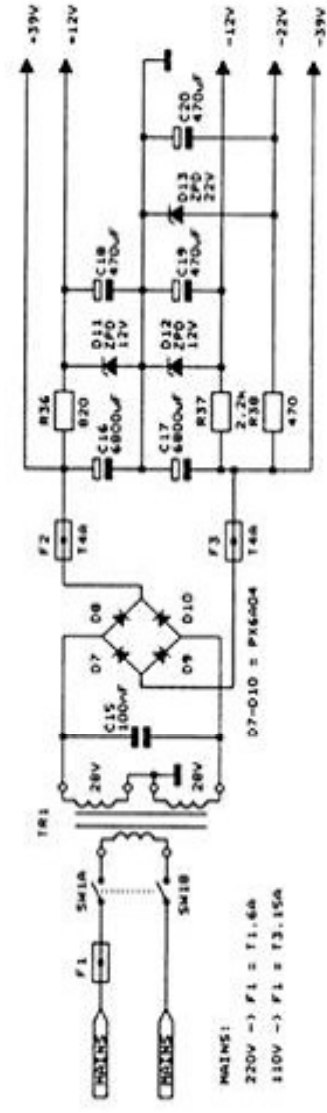

JAMO SW 600E - AMPLIFIER SCHEMATIC

ALL VOLTAGES MEASURED WITH RESPECT TO \downarrow VOLTAGES IN () VALID WHEN REMOTE UNIT IS SWITCHED ON

NOTE !
NOT EQUAL TO \perp