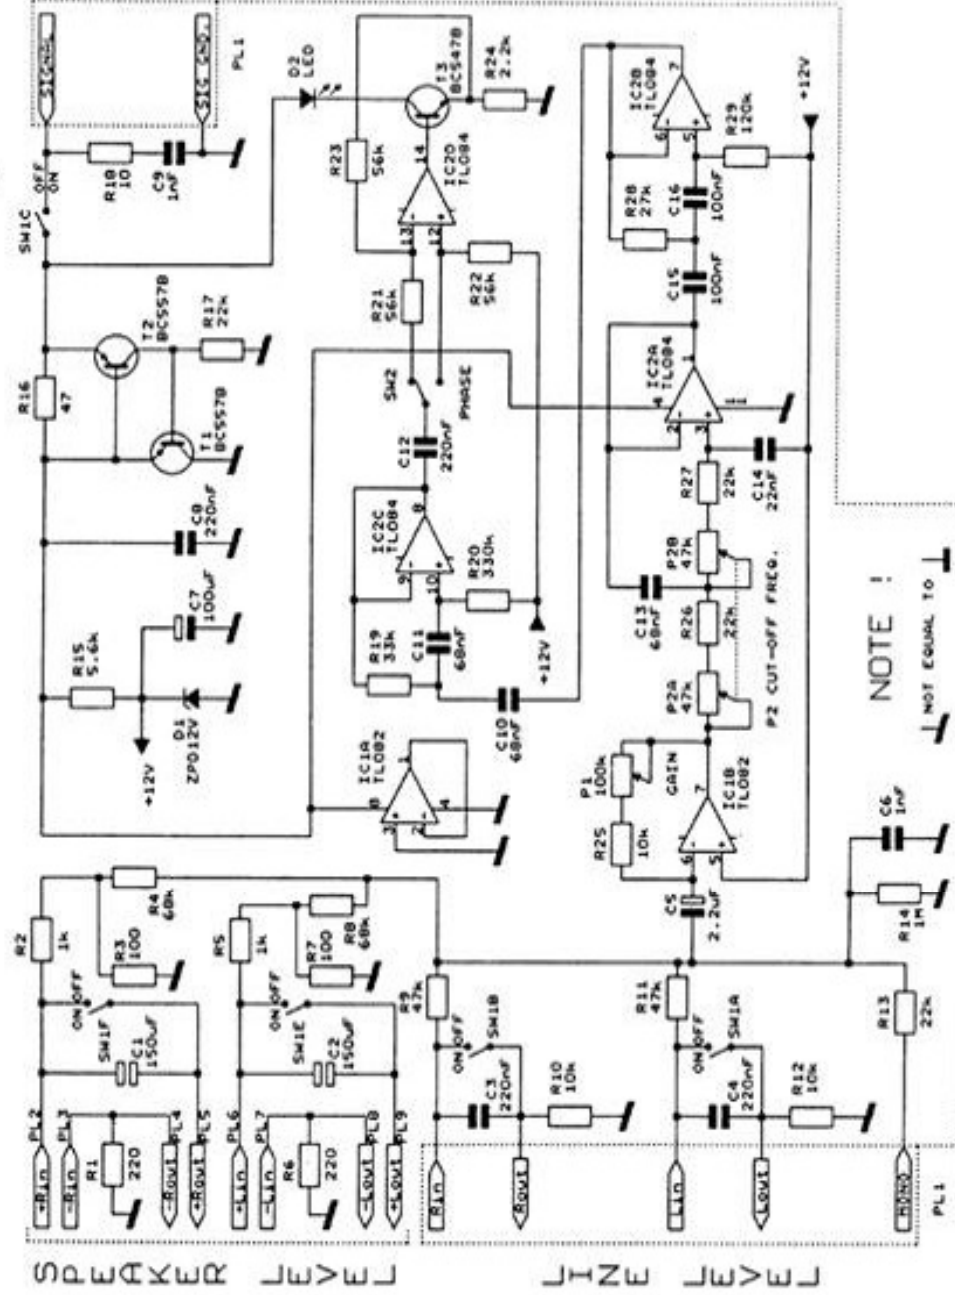

JAMO SW 600E - AMPLIFIER SCHEMATIC

ALL VOLTAGES MEASURED WITH RESPECT TO \downarrow VOLTAGES IN () VALID WHEN REMOTE UNIT IS SWITCHED ON

NOTE !
NOT EQUAL TO \perp