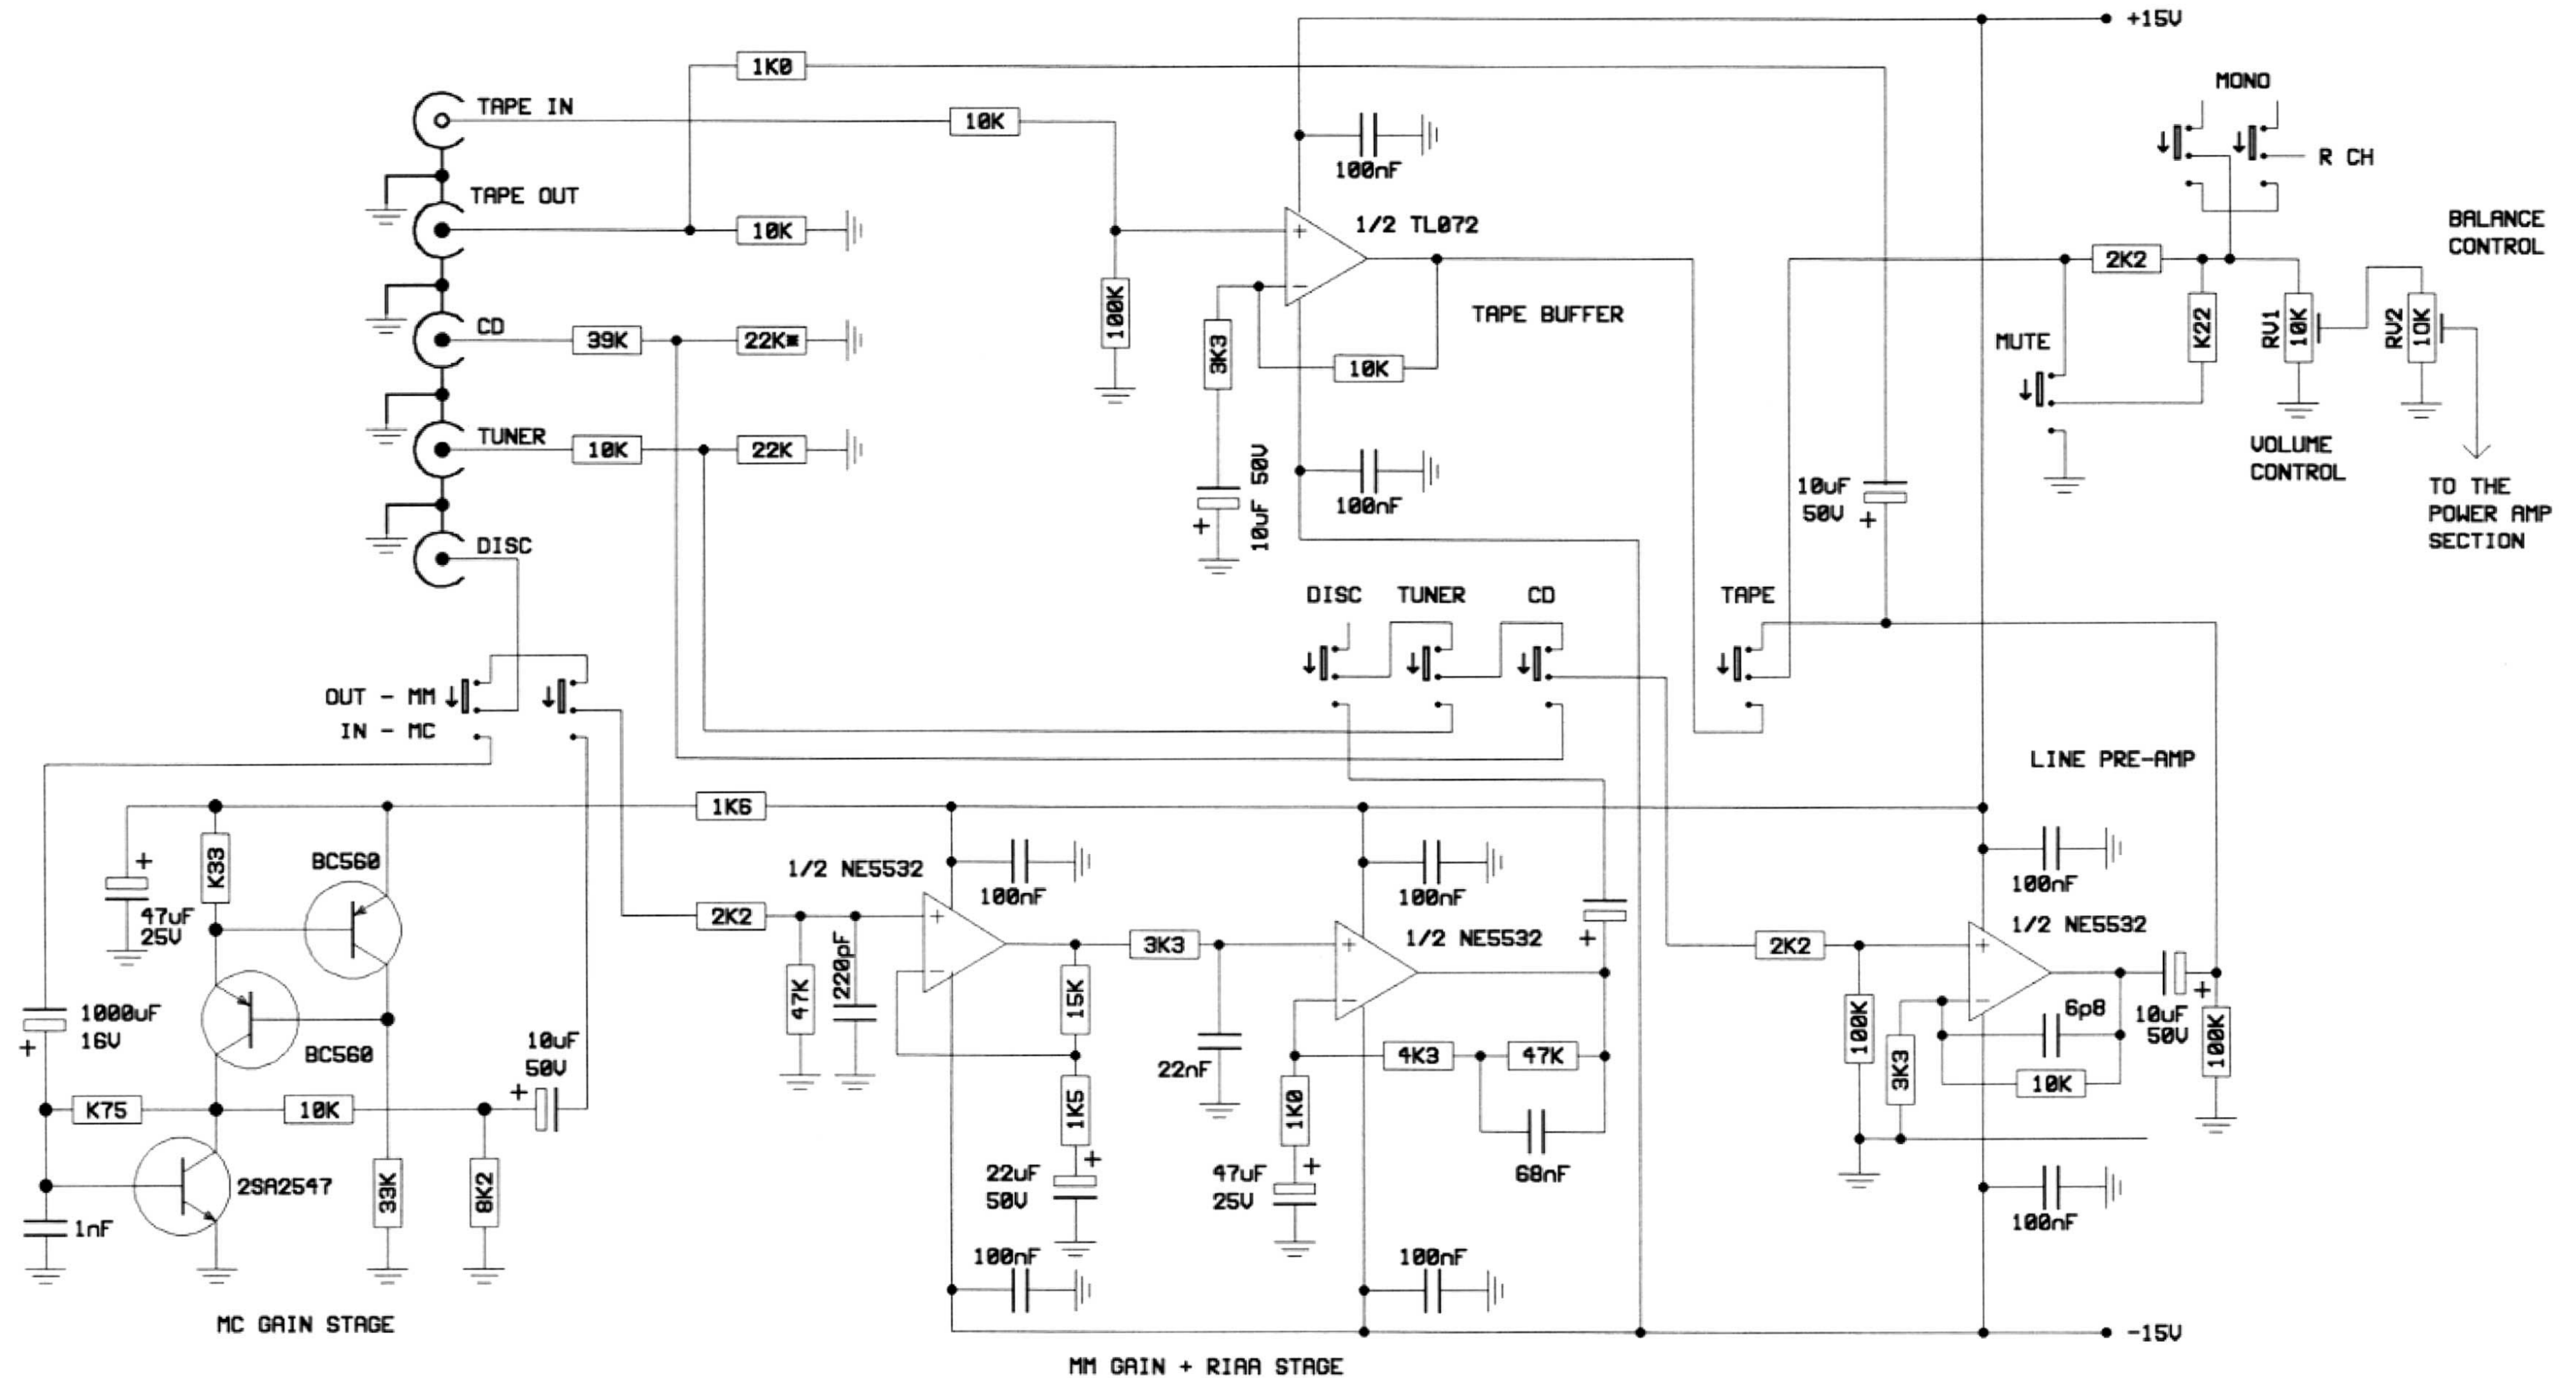

4140<sub>s2</sub> Power Supply

SERIAL NO: A103611=

Creek Audio Systems

CREEK AUDIO LTD  
 2 BELLEVUE ROAD  
 LONDON N11 3ER  
 ENGLAND

TEL: 020-8361-4133  
 FAX: 020-8361-4136

# CREEK CAS4140S2 CIRCUIT DIAGRAM (PRE-AMP SECTION)

ALL RESISTORS 0.25W 1% ALL CAPACITORS 5% OR BETTER