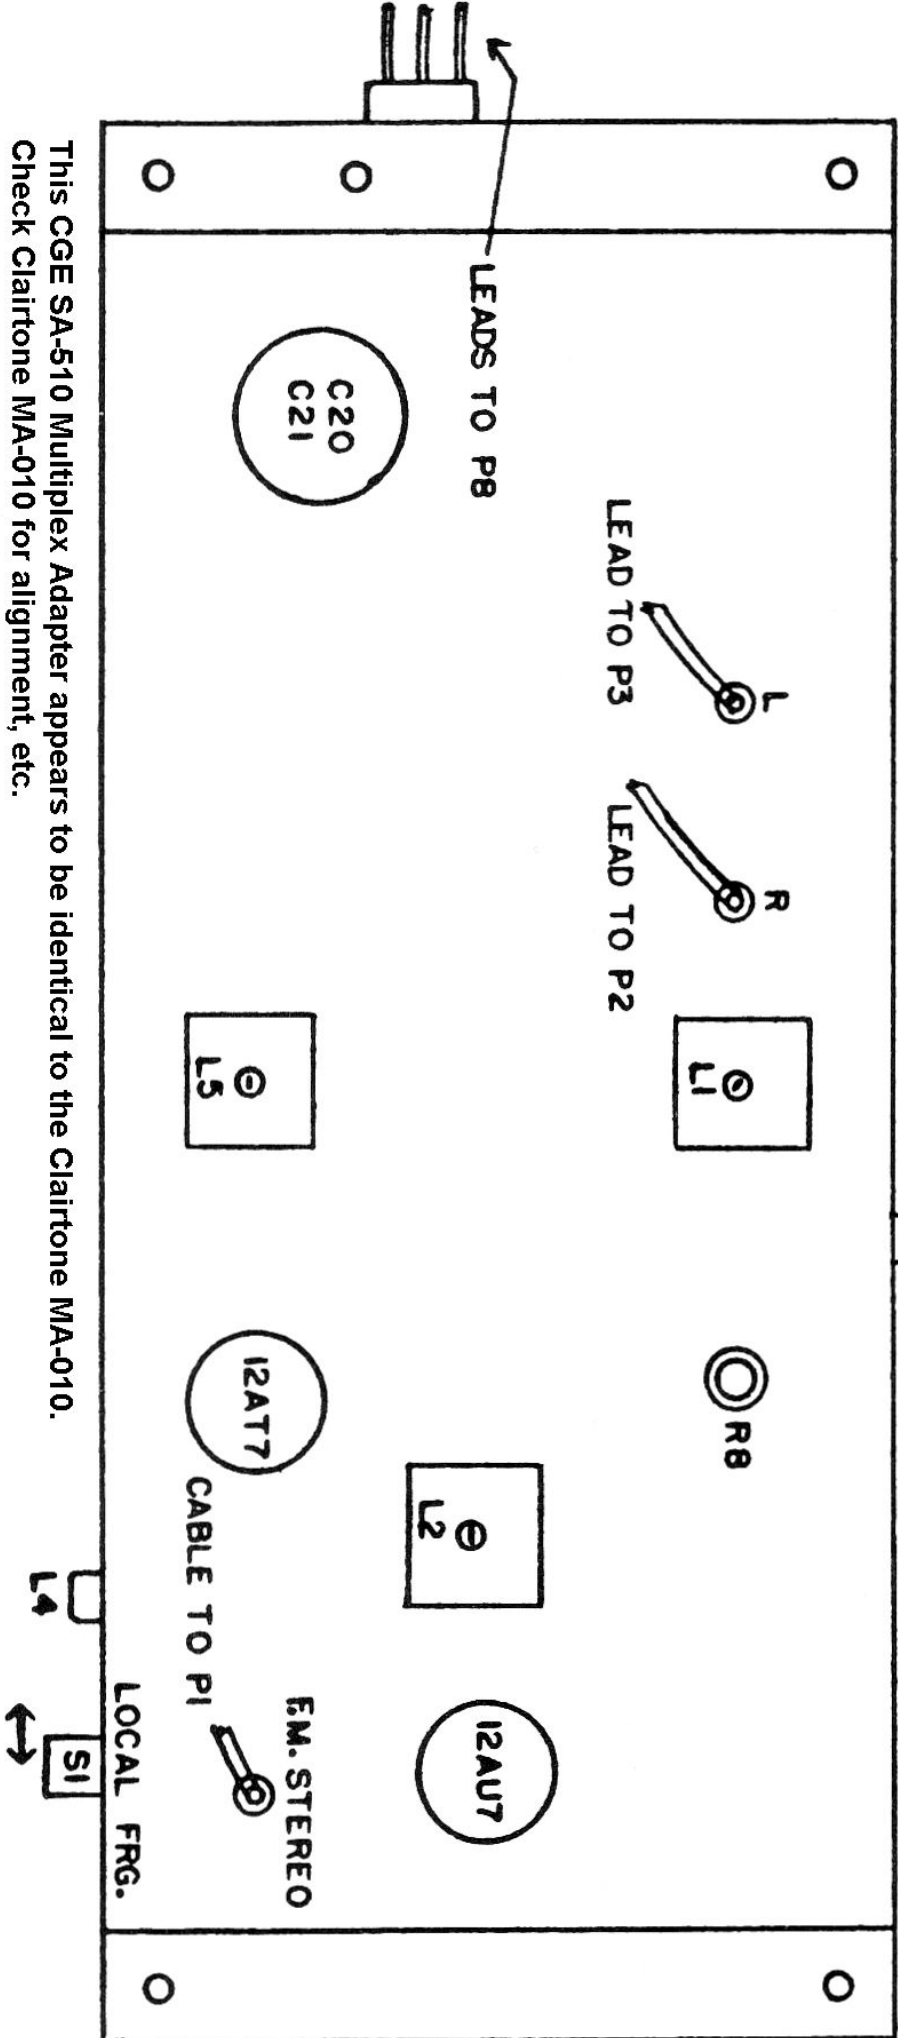

CANADIAN GENERAL ELECTRIC SA-510

SA-510 SCHEMATIC

SA-510 TOP VIEW

This CGE SA-510 Multiplex Adapter appears to be identical to the Clairtone MA-010. Check Clairtone MA-010 for alignment, etc.