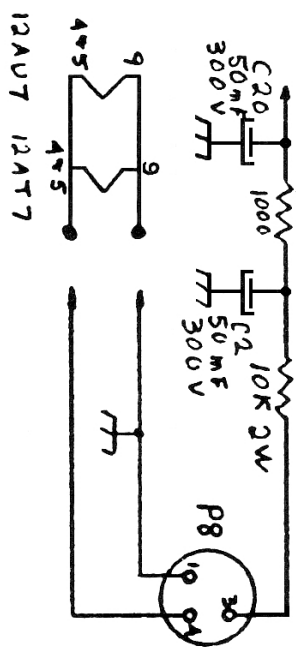

CANADIAN GENERAL ELECTRIC SA-510

SA-510 SCHEMATIC

SA-510 TOP VIEW

This CGE SA-510 Multiplex Adapter appears to be identical to the Clairtone MA-010. Check Clairtone MA-010 for alignment, etc.