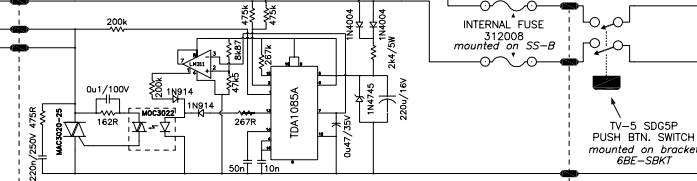

- EDGE CONNECTOR
- BRD EDGE FINGER
- QUICK DISCONNECT TABS/SOCKETS
- .040" SQ. PIN/SOCKET
- .025" SQ. PIN/SOCKET
- SOLDER PAD for hardwire interconnect

BRYSTON INC.
57 Westmore Dr. Reads, Ont. M9V 5Y6 (416)746-1800

**4B8 AMPLIFIER
OVERALL SCHEMATIC**