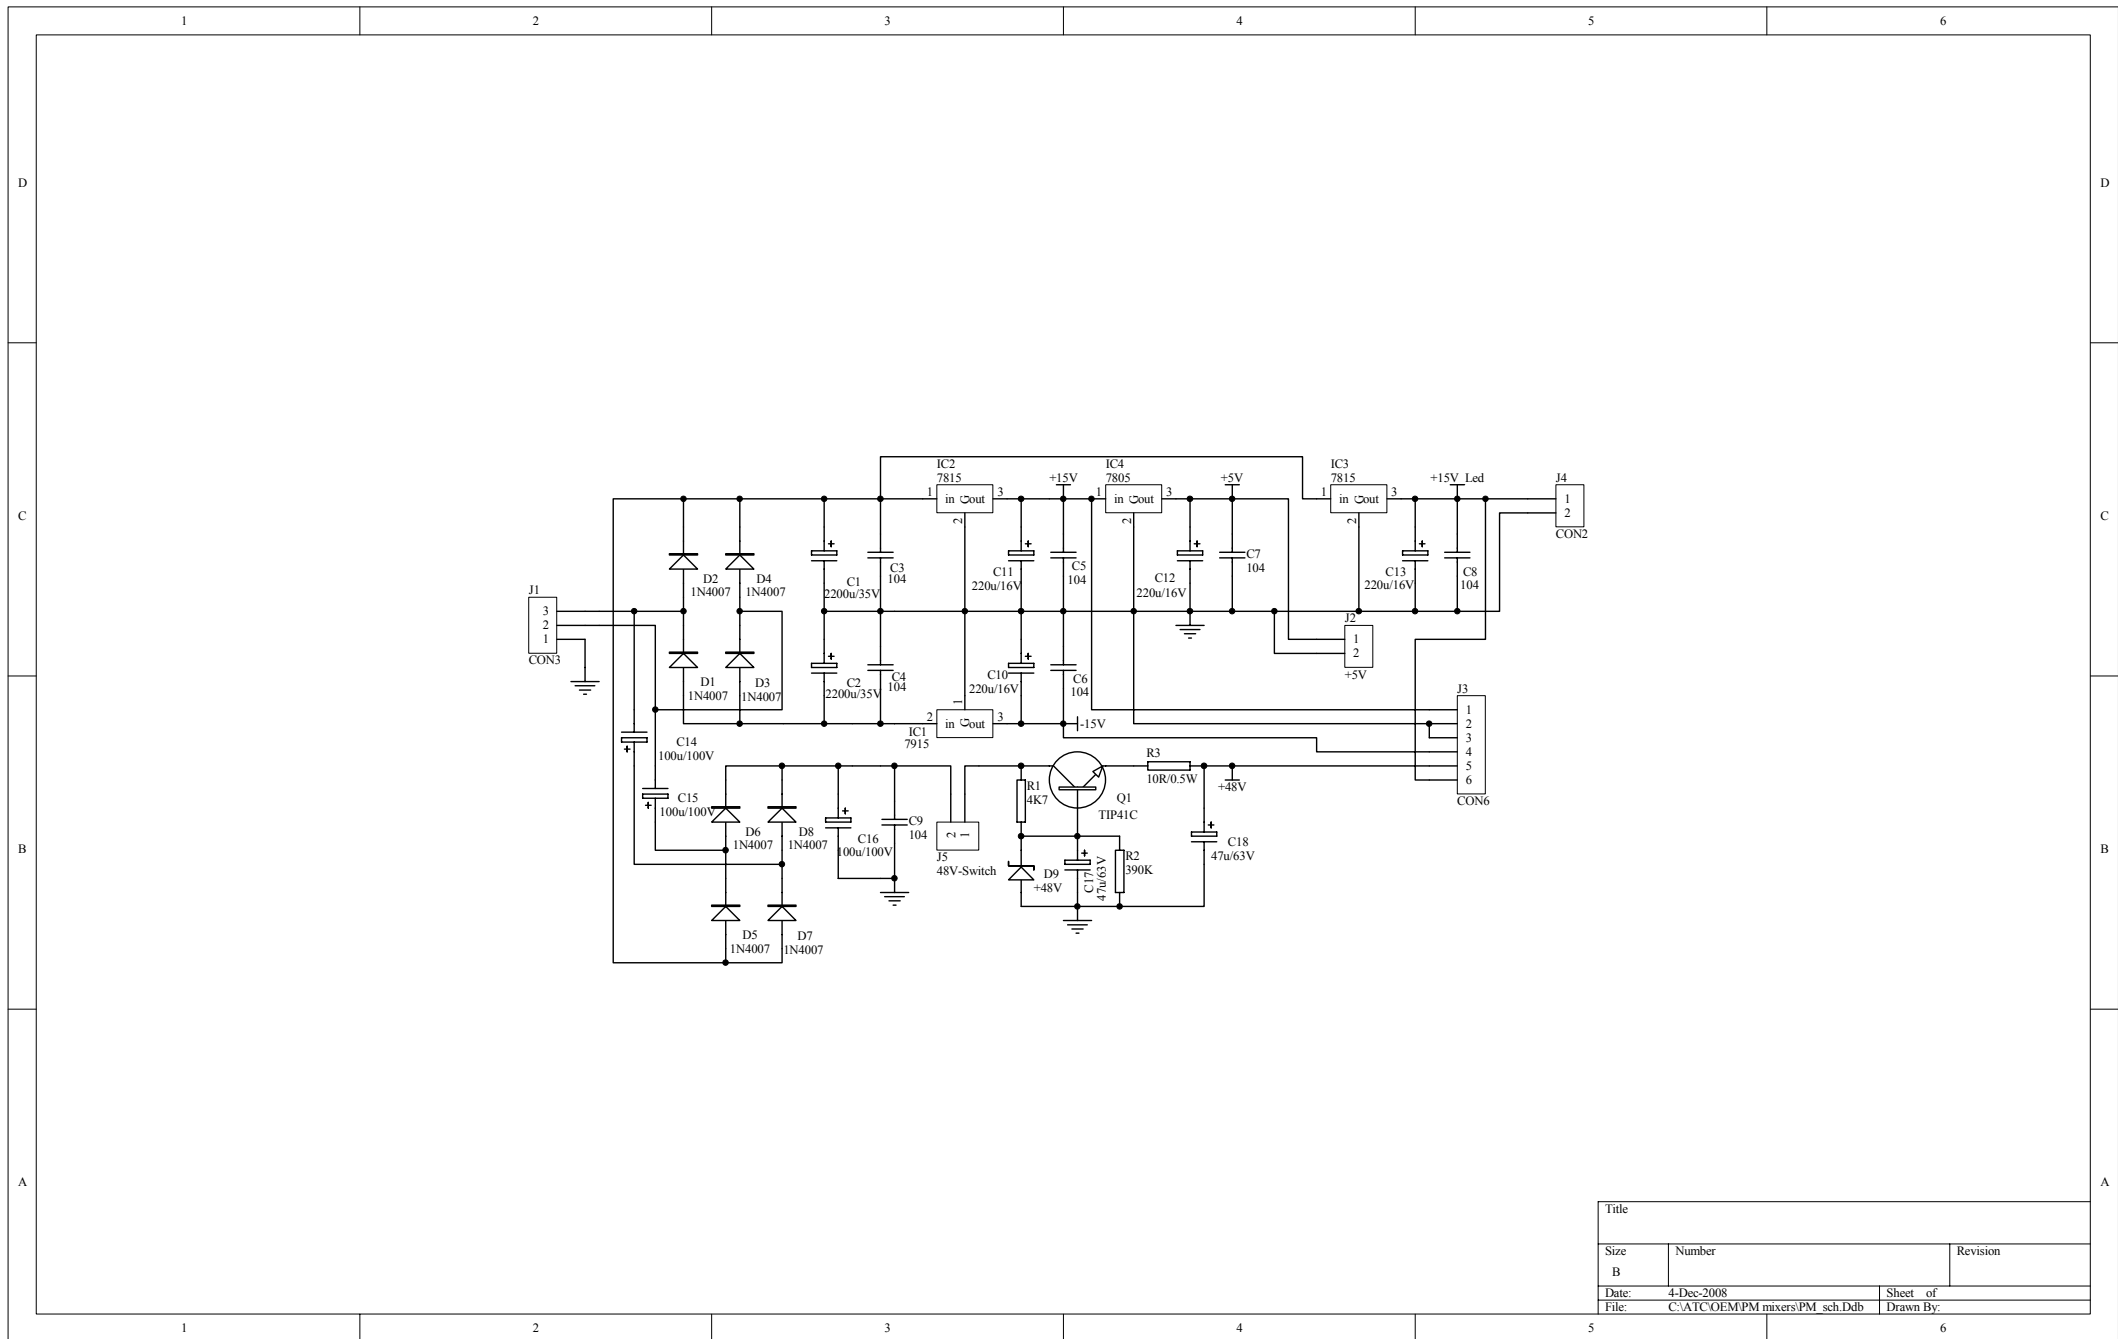

ΔΨΑ	ΌΨΙ	μC20 ¹²⁵⁰
αεΟ.Ε	Ε.Ο.ΕΥ	05/06/07
Εδ ⁹ Ε	αε%	Ασπ ⁹ Οδ ⁹ ι
ΕδΑυ		

Title		
Size	Number	Revision
B		
Date:	4-Dec-2008	Sheet of
File:	C:\ATC\OEM\PM mixers\PM_sch.Ddb	Drawn By: