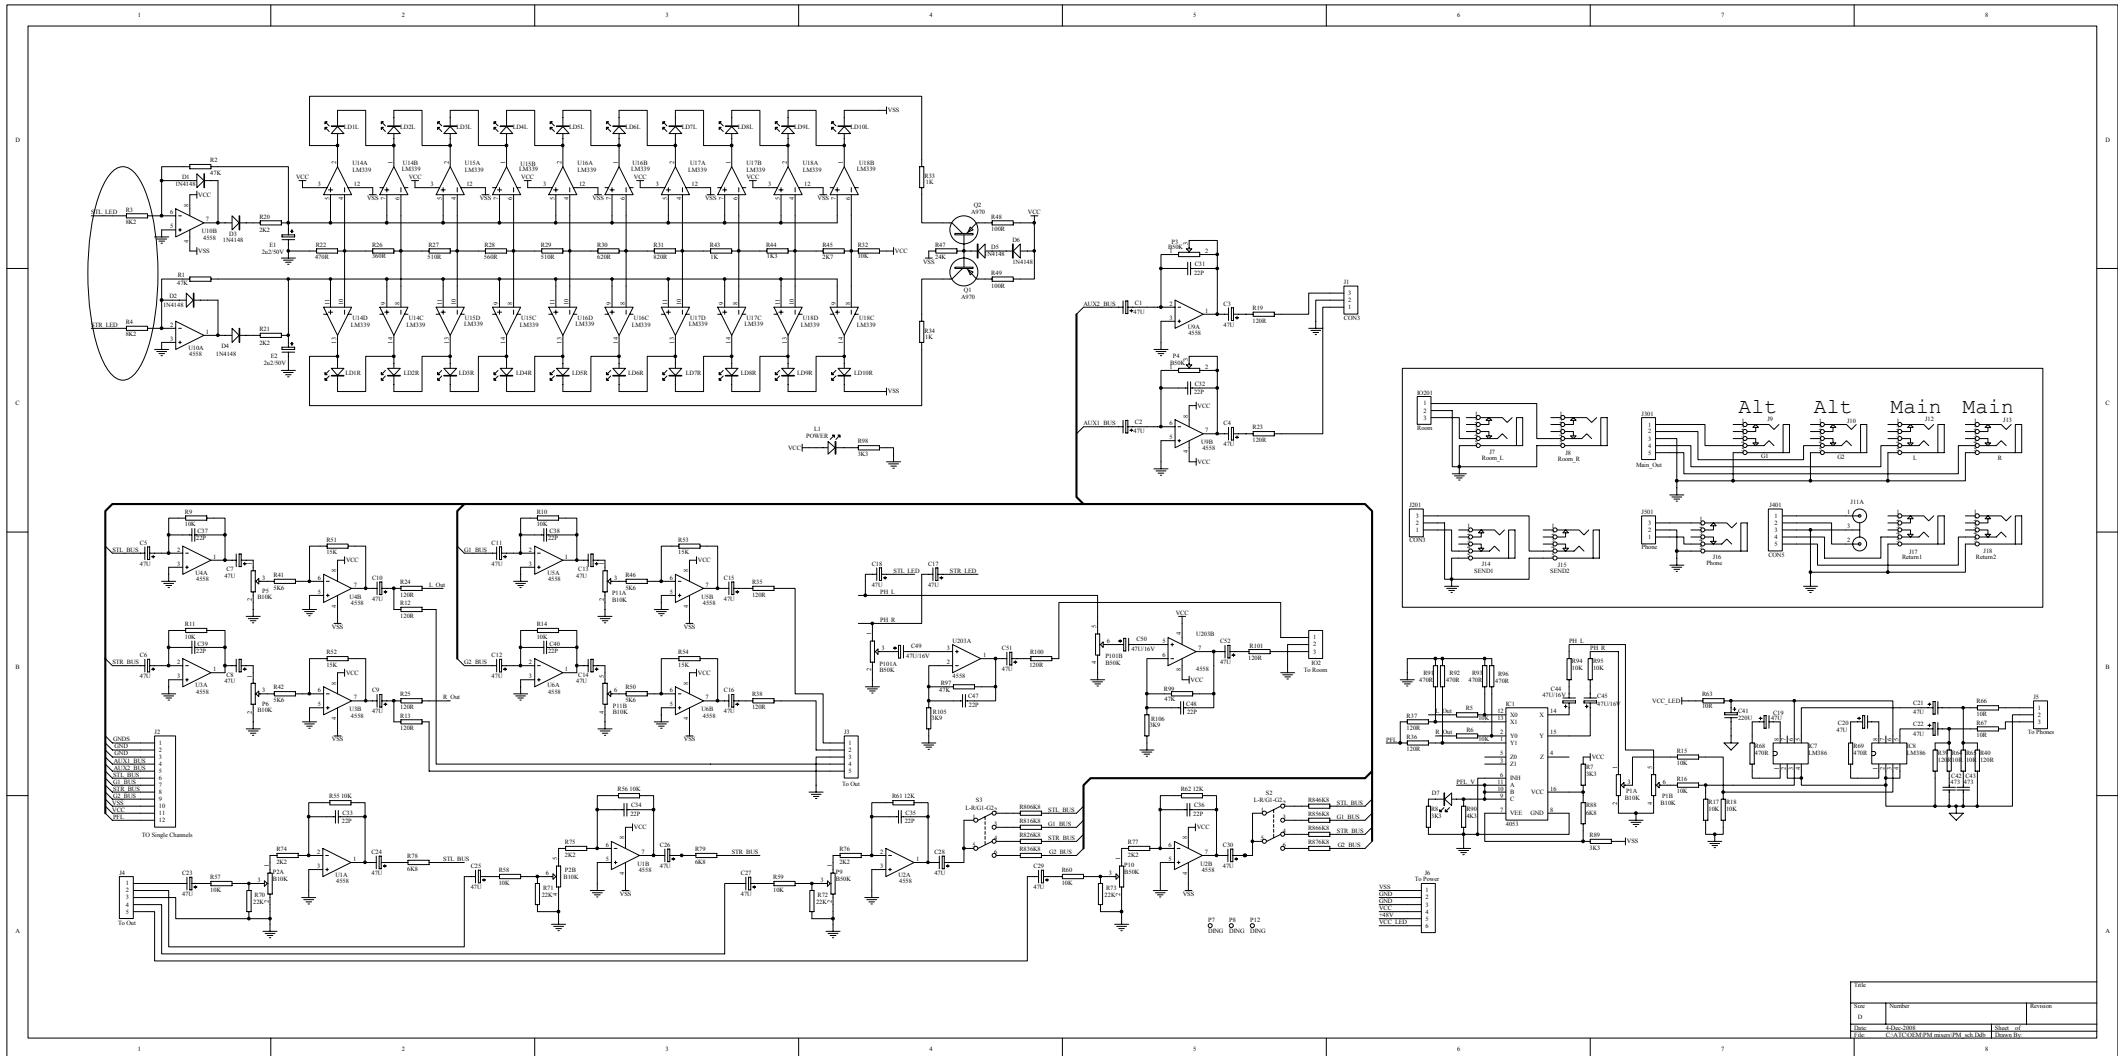

ΔΨΑ	ΌΨΙ	μC20 ¹²⁵⁰
αεΟ.Ε	Ε.Ο.ΕΥ	05/06/07
Εδ ⁹ Ε	αε%	Ασπ ⁹ Οδ ⁹ ι
ΕδΑυ		

Title		
Size	Number	Revision
B		
Date:	4-Dec-2008	Sheet of
File:	C:\ATC\OEM\PM mixers\PM_sch.Ddb	Drawn By: