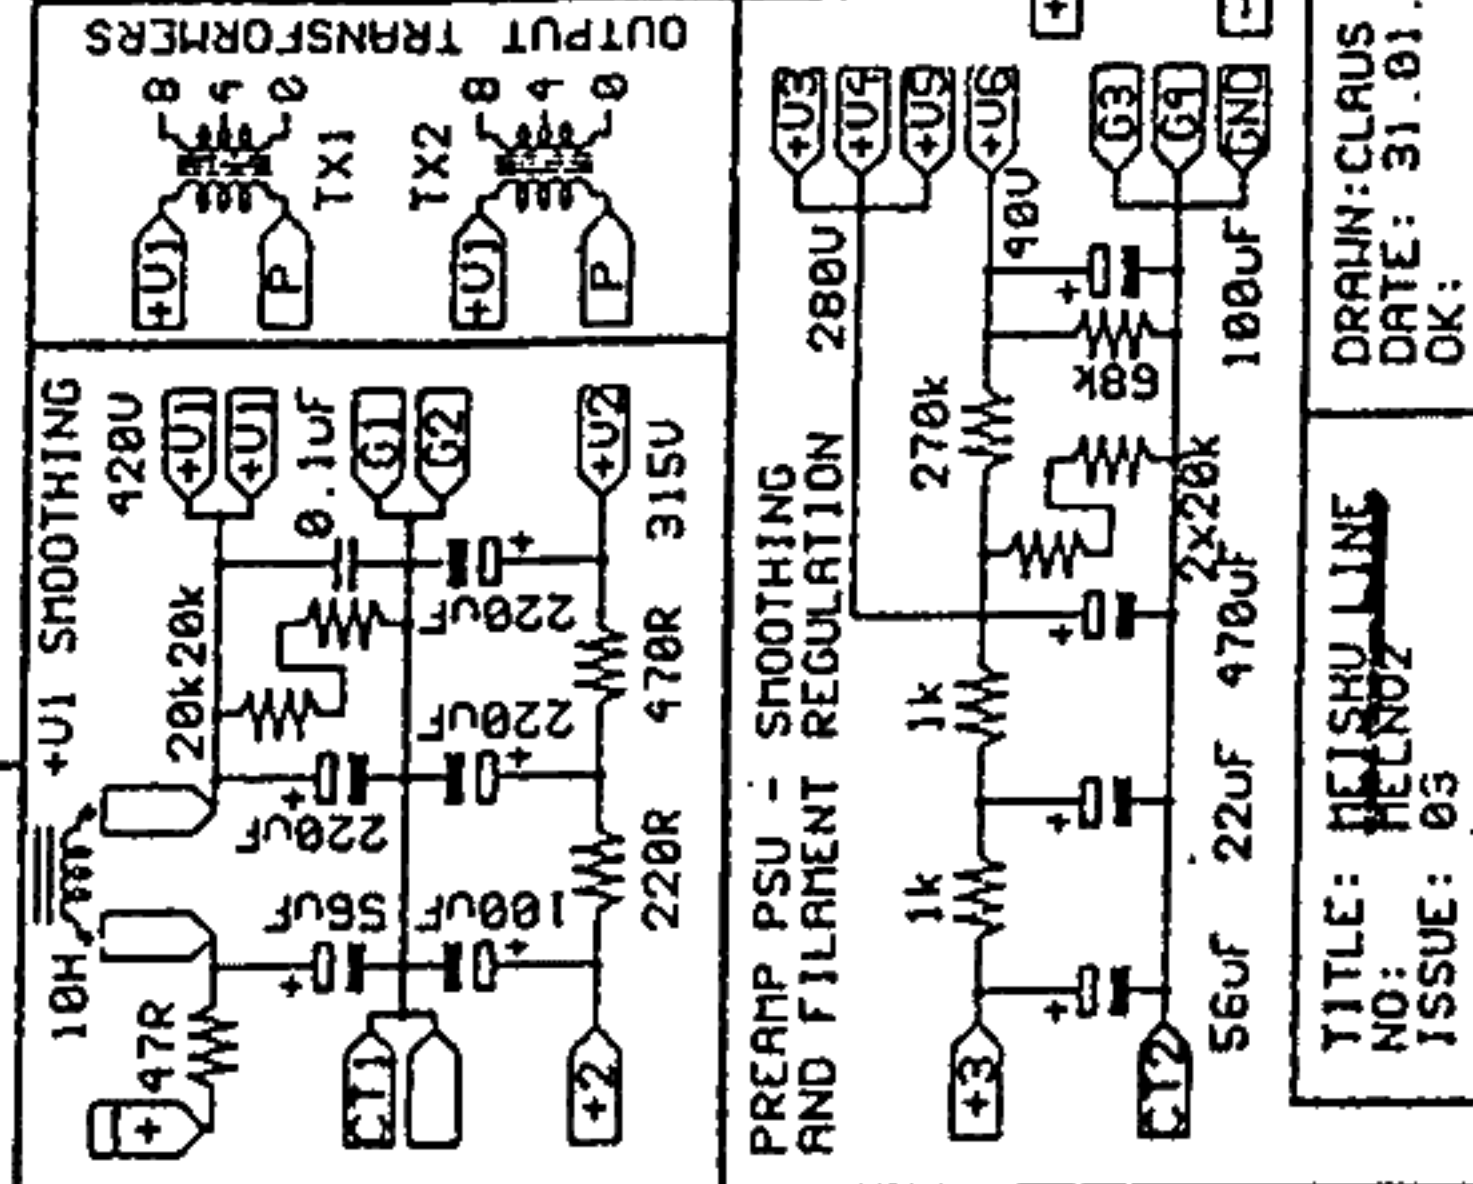

BALANCE AND VOLUME

LINESTAGE

300B POWER-AMPLIFIER

RIGHT CHANNEL WIRE NUMBERS SHOWN IN BRACKETS
I/O AND SWITCHING

(MOUNTED DIRECTLY ON P2MTX)

TITLE: HELSHU LINE
NO: HELNOZ
ISSUE: 03

DRAWN: CLAUD MØLGAARD
DATE: 31.01.1995
OK: