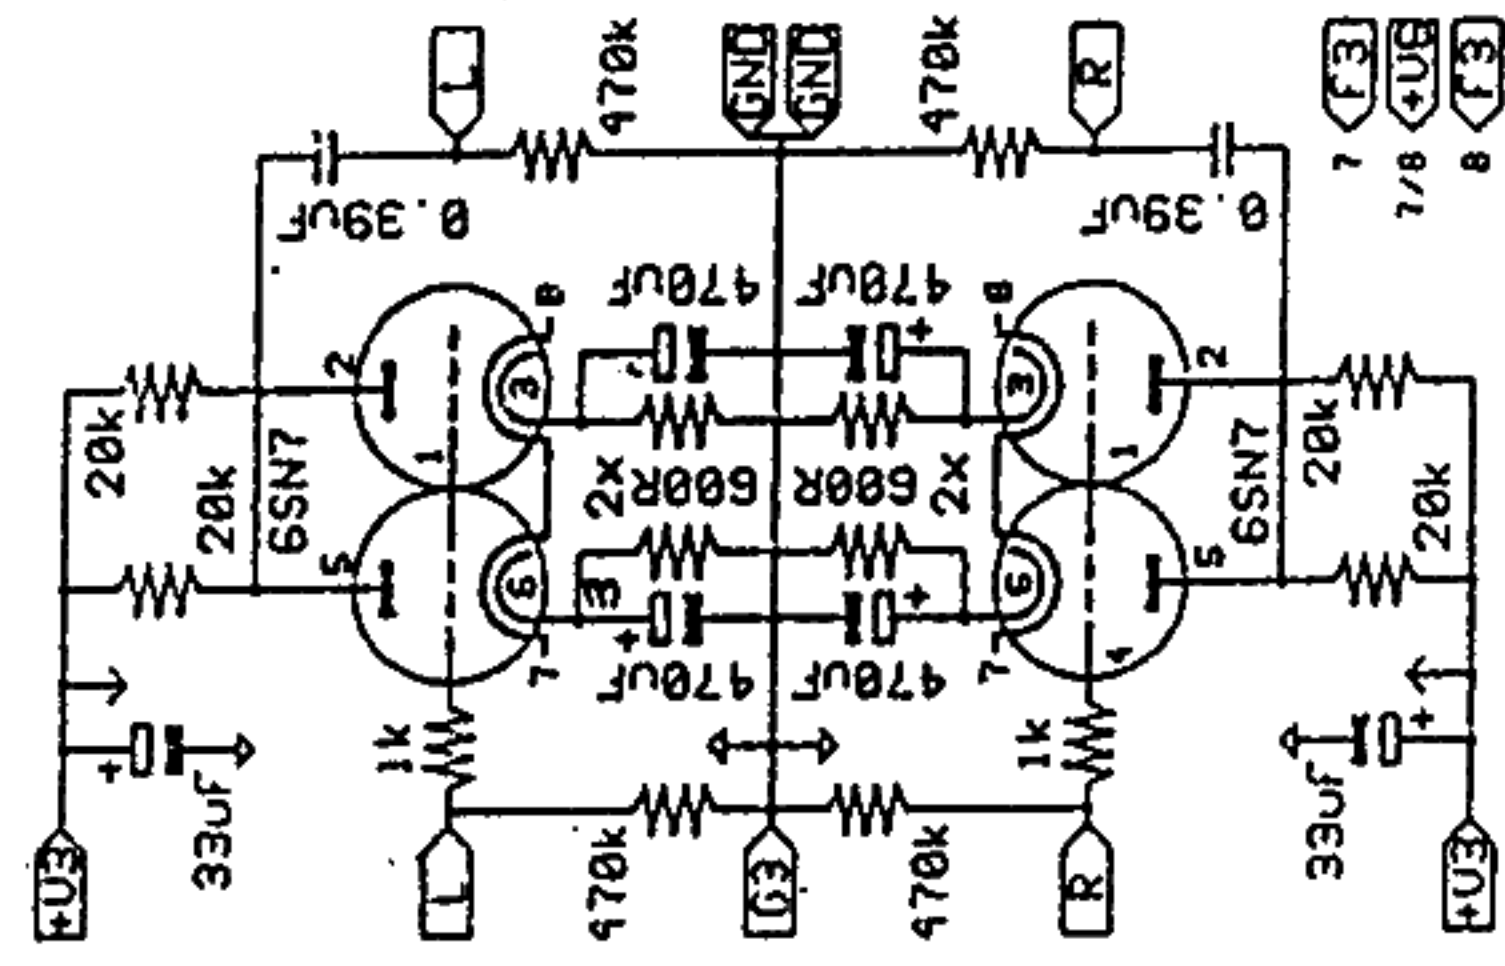

BALANCE AND VOLUME

LINESTAGE

300B POWER-AMPLIFIER

RIGHT CHANNEL WIRE NUMBERS SHOWN IN BRACKETS
I/O AND SWITCHING

(MOUNTED DIRECTLY ON P2MTX)

TITLE: HELSHU LINE
NO: HELNOZ
ISSUE: 03

DRAWN: CLAUD MØLGAARD
DATE: 31.01.1995
OK: