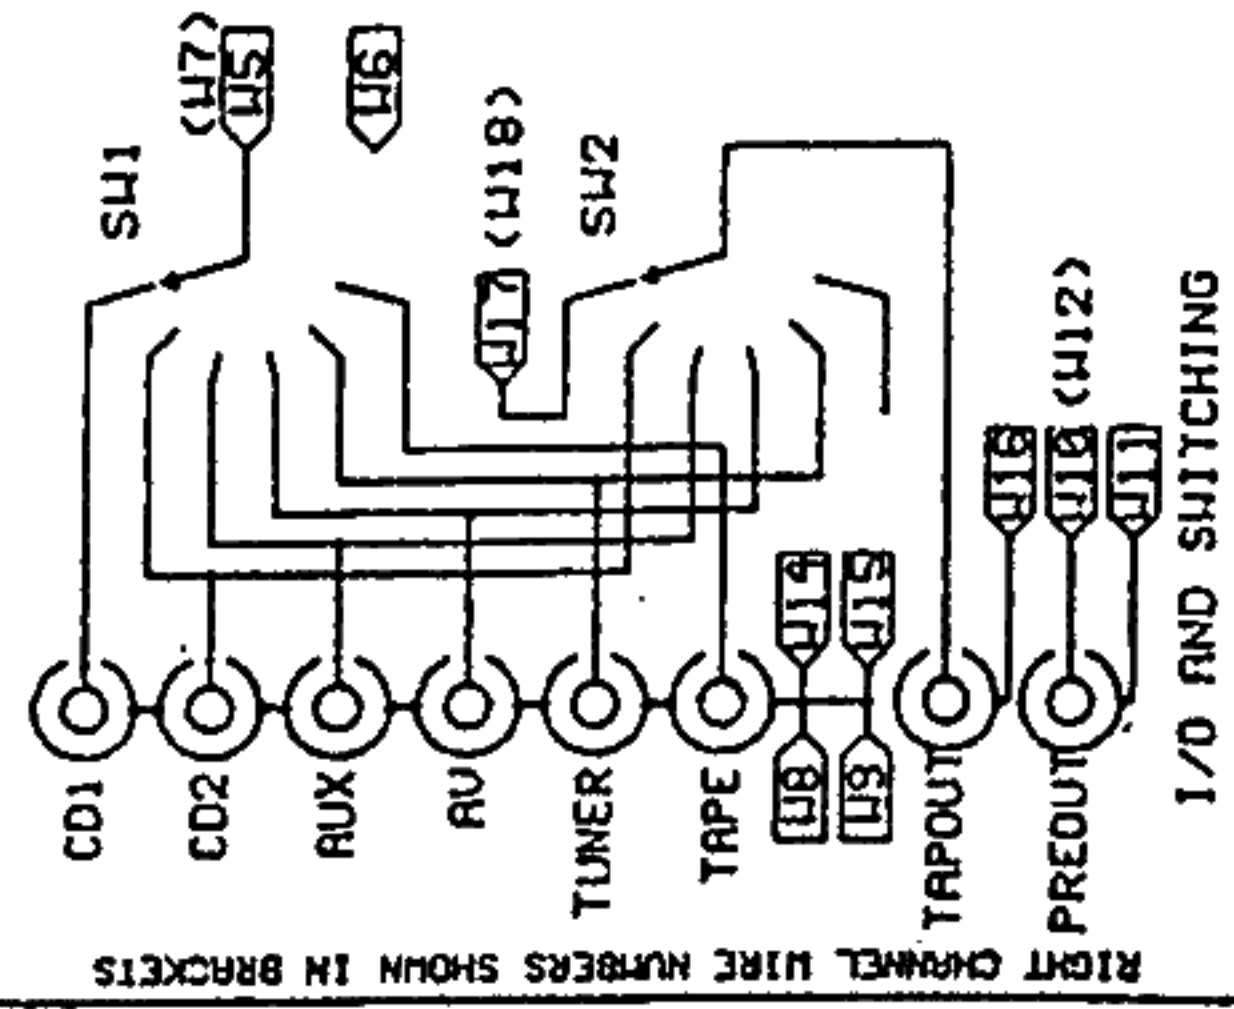

BALANCE AND VOLUME

LINESTAGE

300B POWER-AMPLIFIER

RIGHT CHANNEL WIRE NUMBERS SHOWN IN BRACKETS
I/O AND SWITCHING

(MOUNTED DIRECTLY ON P2MTX)

TITLE: HELSHU LINE
NO: HELNOZ
ISSUE: 03

DRAWN: CLAUD MØLGAARD
DATE: 31.01.1995
OK: