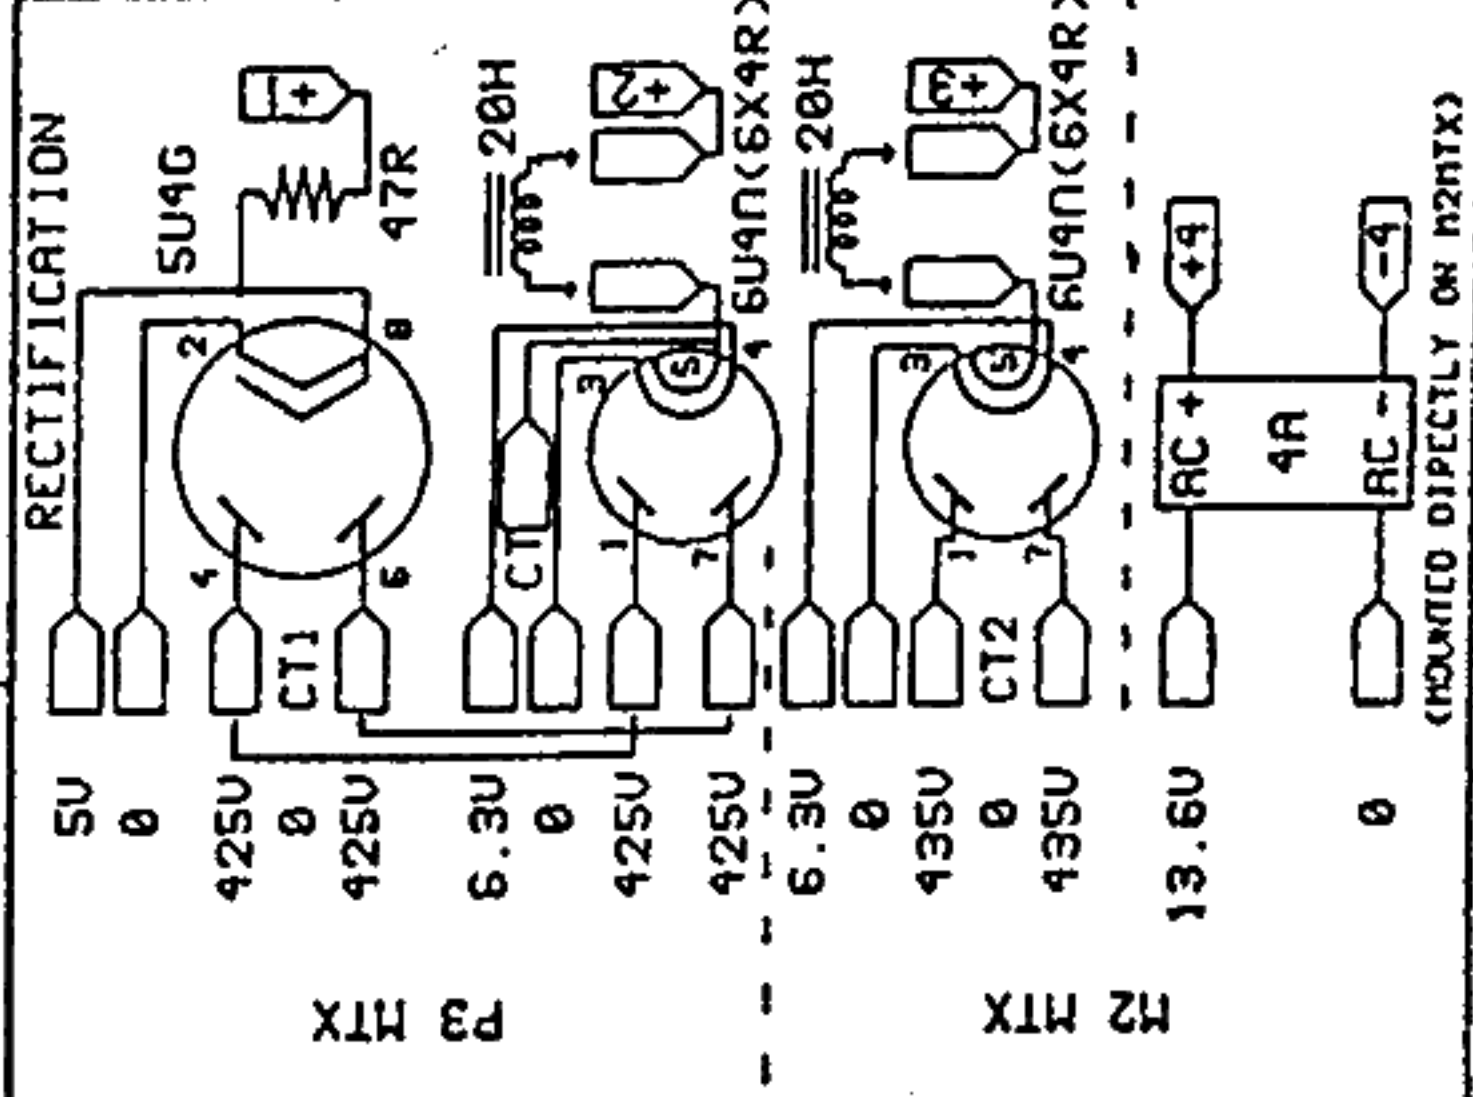

BALANCE AND VOLUME

LINESTAGE

300B POWER-AMPLIFIER

RIGHT CHANNEL WIRE NUMBERS SHOWN IN BRACKETS
I/O AND SWITCHING

(MOUNTED DIRECTLY ON P2MTX)

TITLE: HELSHU LINE
NO: HELNOZ
ISSUE: 03

DRAWN: CLAUD MØLGAARD
DATE: 31.01.1995
OK: