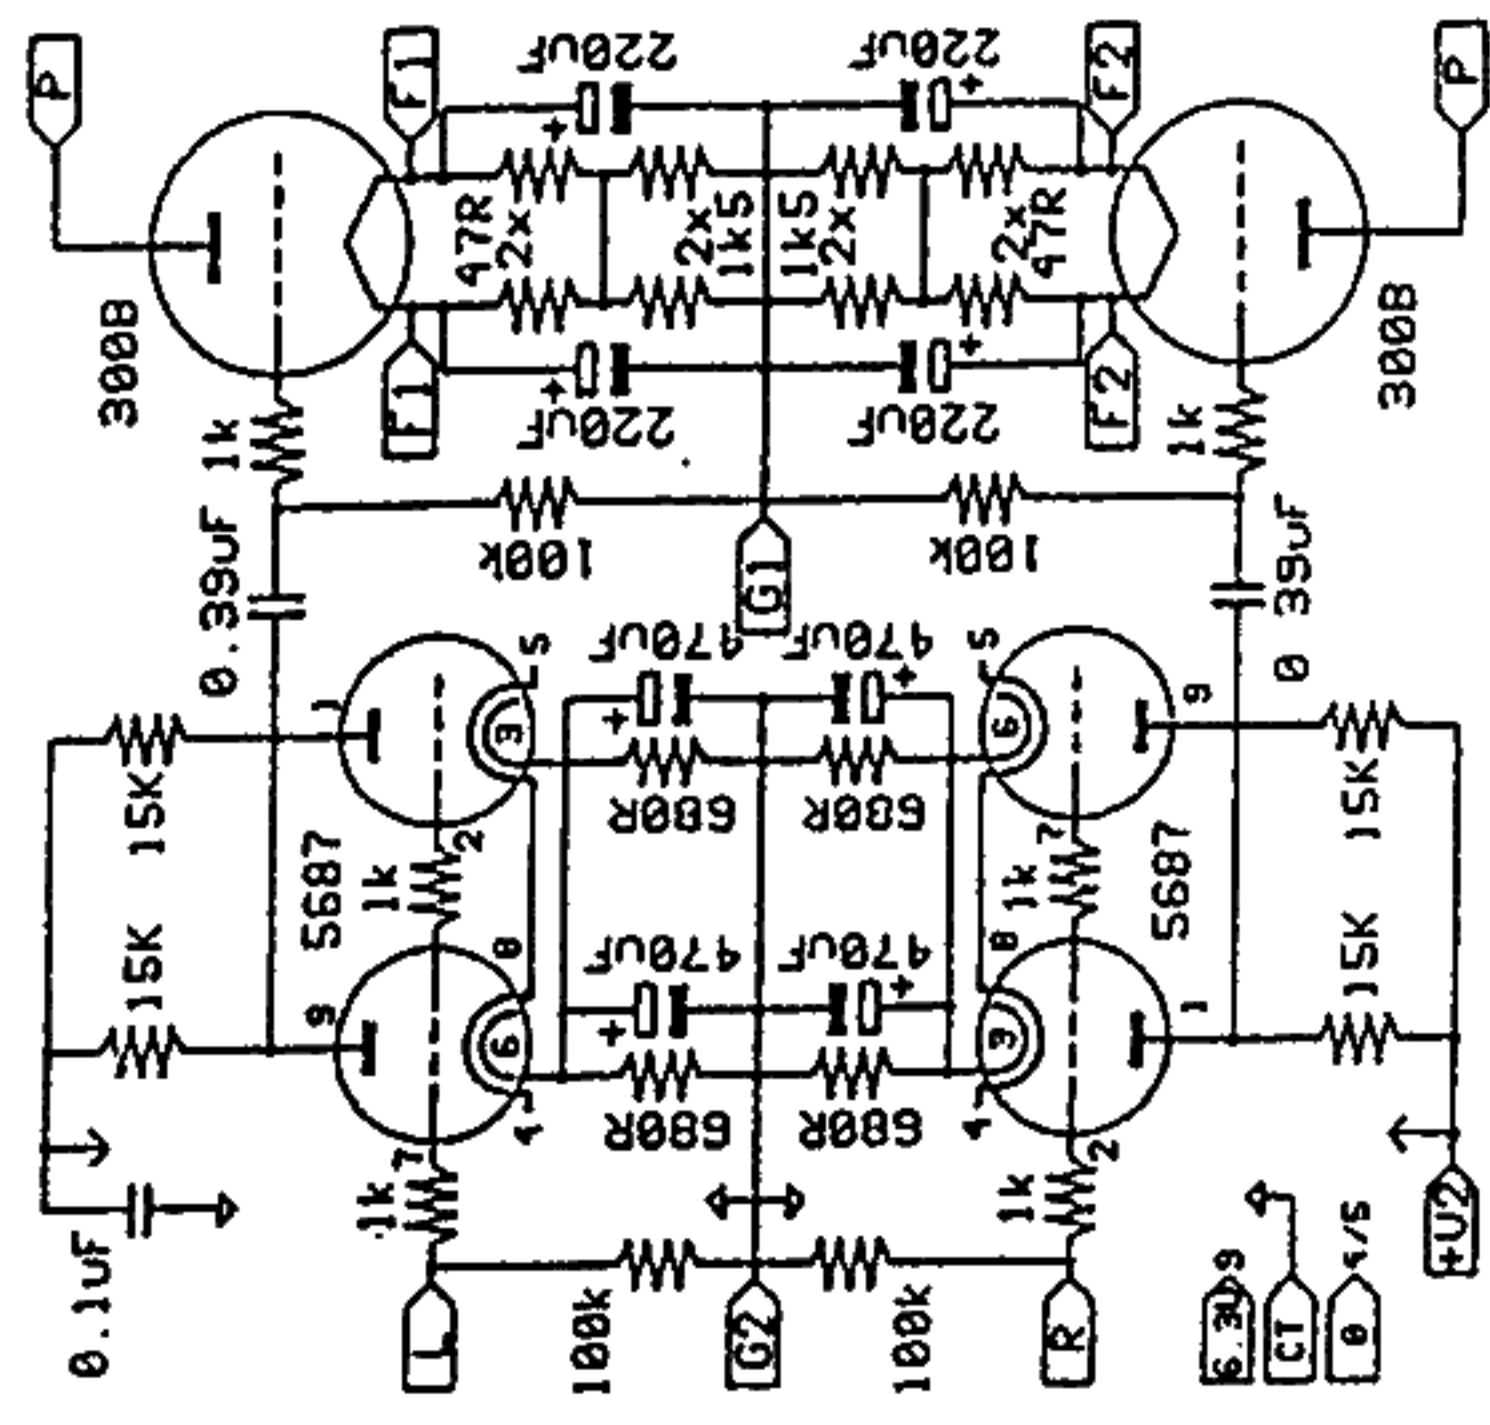

BALANCE AND VOLUME

LINESTAGE

300B POWER-AMPLIFIER

RIGHT CHANNEL WIRE NUMBERS SHOWN IN BRACKETS
I/O AND SWITCHING

(MOUNTED DIRECTLY ON P2MTX)

TITLE: HELSHU LINE
NO: HELNOZ
ISSUE: 03

DRAWN: CLAUD MØLGAARD
DATE: 31.01.1995
OK: