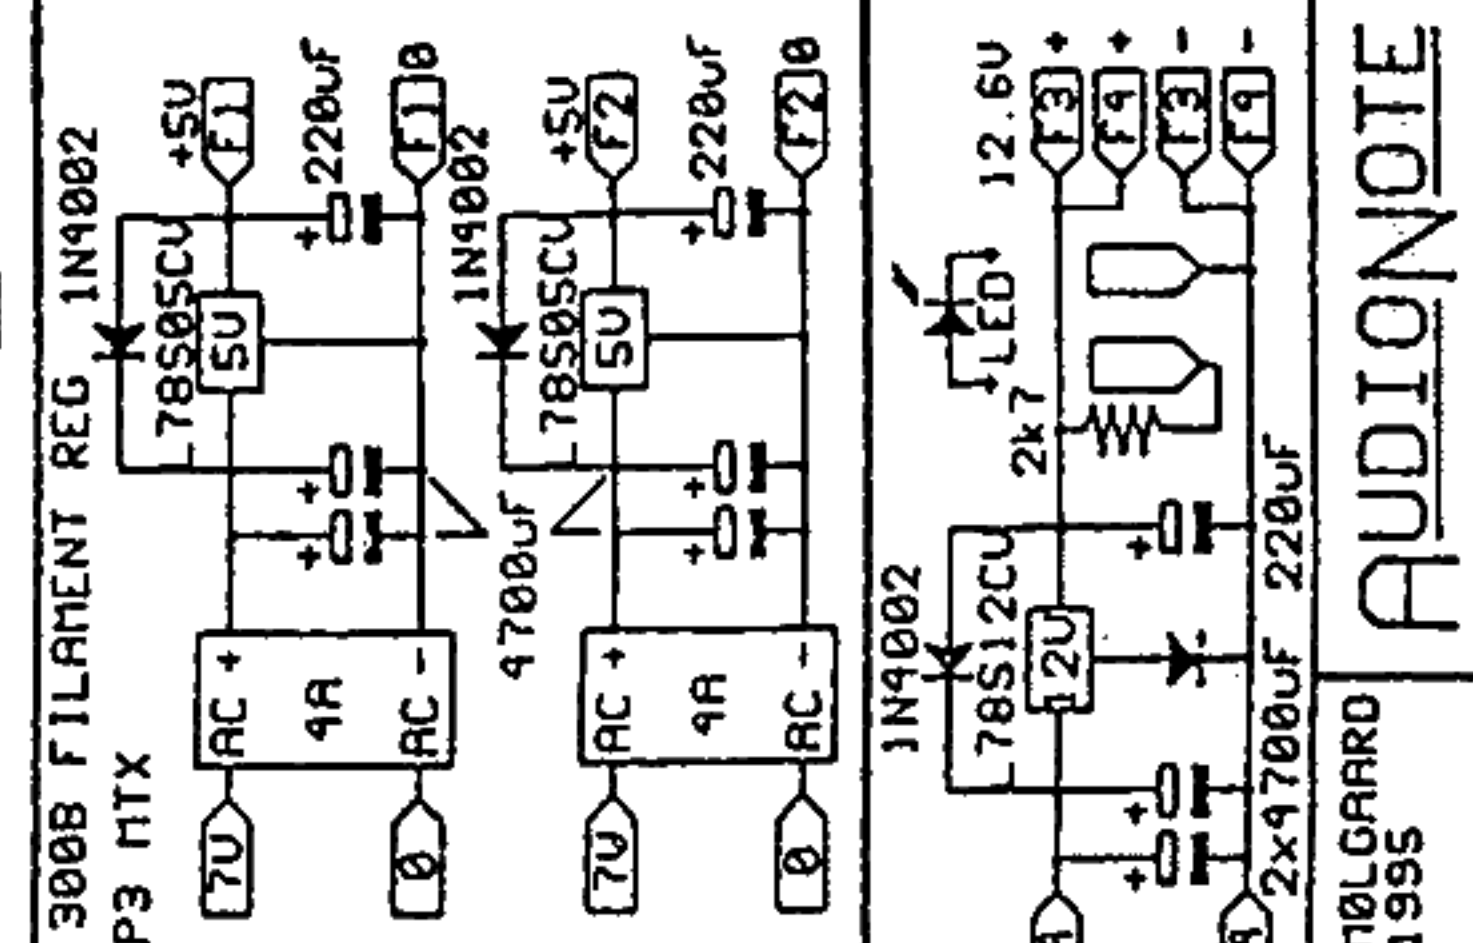

BALANCE AND VOLUME

LINESTAGE

300B POWER-AMPLIFIER

RIGHT CHANNEL WIRE NUMBERS SHOWN IN BRACKETS
I/O AND SWITCHING

(MOUNTED DIRECTLY ON P2MTX)

TITLE: HELSHU LINE
NO: HELNOZ
ISSUE: 03

DRAWN: CLAUD MØLGAARD
DATE: 31.01.1995
OK: